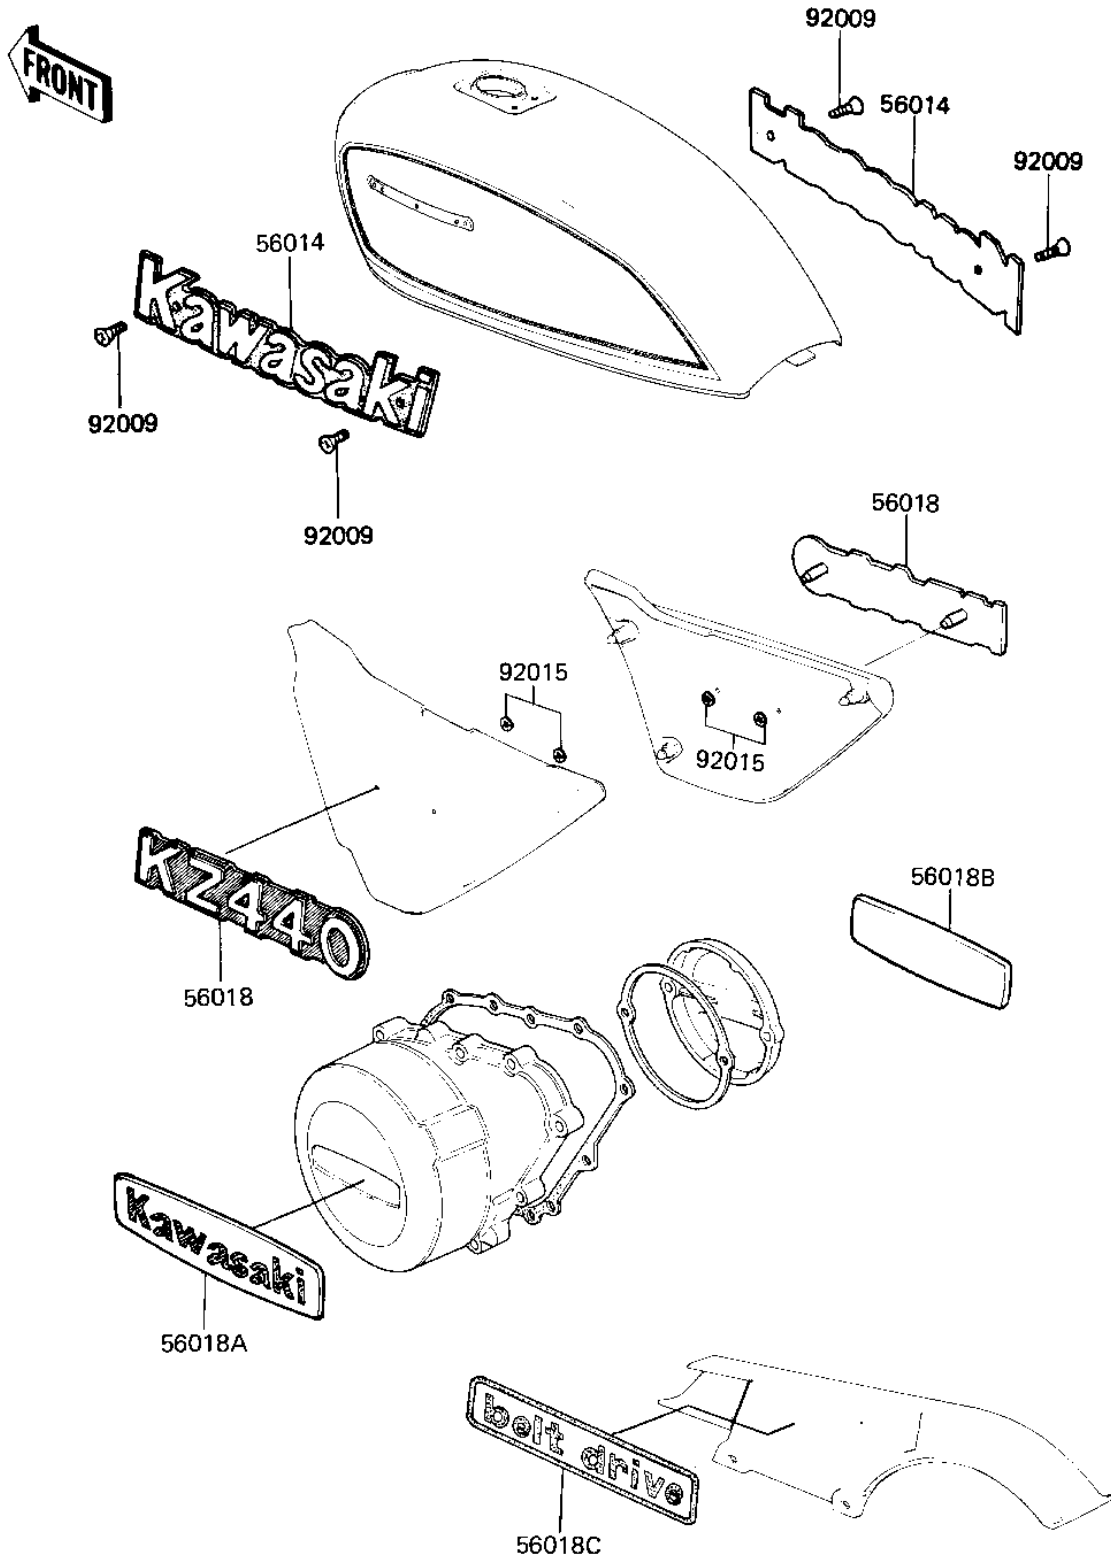

1982 KZ440 Sports, Belt PARTS DIAGRAM

LABELS

F2860-0099

1982 KZ440 Sports, Belt PARTS LIST

LABELS

ITEM NAME	PART NUMBER	QUANTITY
EMBLEM,FUEL TANK (Ref # 56014)	56014-1042	1
MARK,SIDE COVER (Ref # 56018)	56018-1191	1
MARK,GENERATOR COVER (Ref # 56018A)	56018-1291	1
MARK,GOVERNOR CAP (Ref # 56018B)	56018-1292	1
MARK,DRIVE BELT CASE (Ref # 56018C)	56018-1306	1
SCREW-CSK-CROS (Ref # 92009)	221C0306	1
NUT,LOCK,3MM (Ref # 92015)	92018-005	1