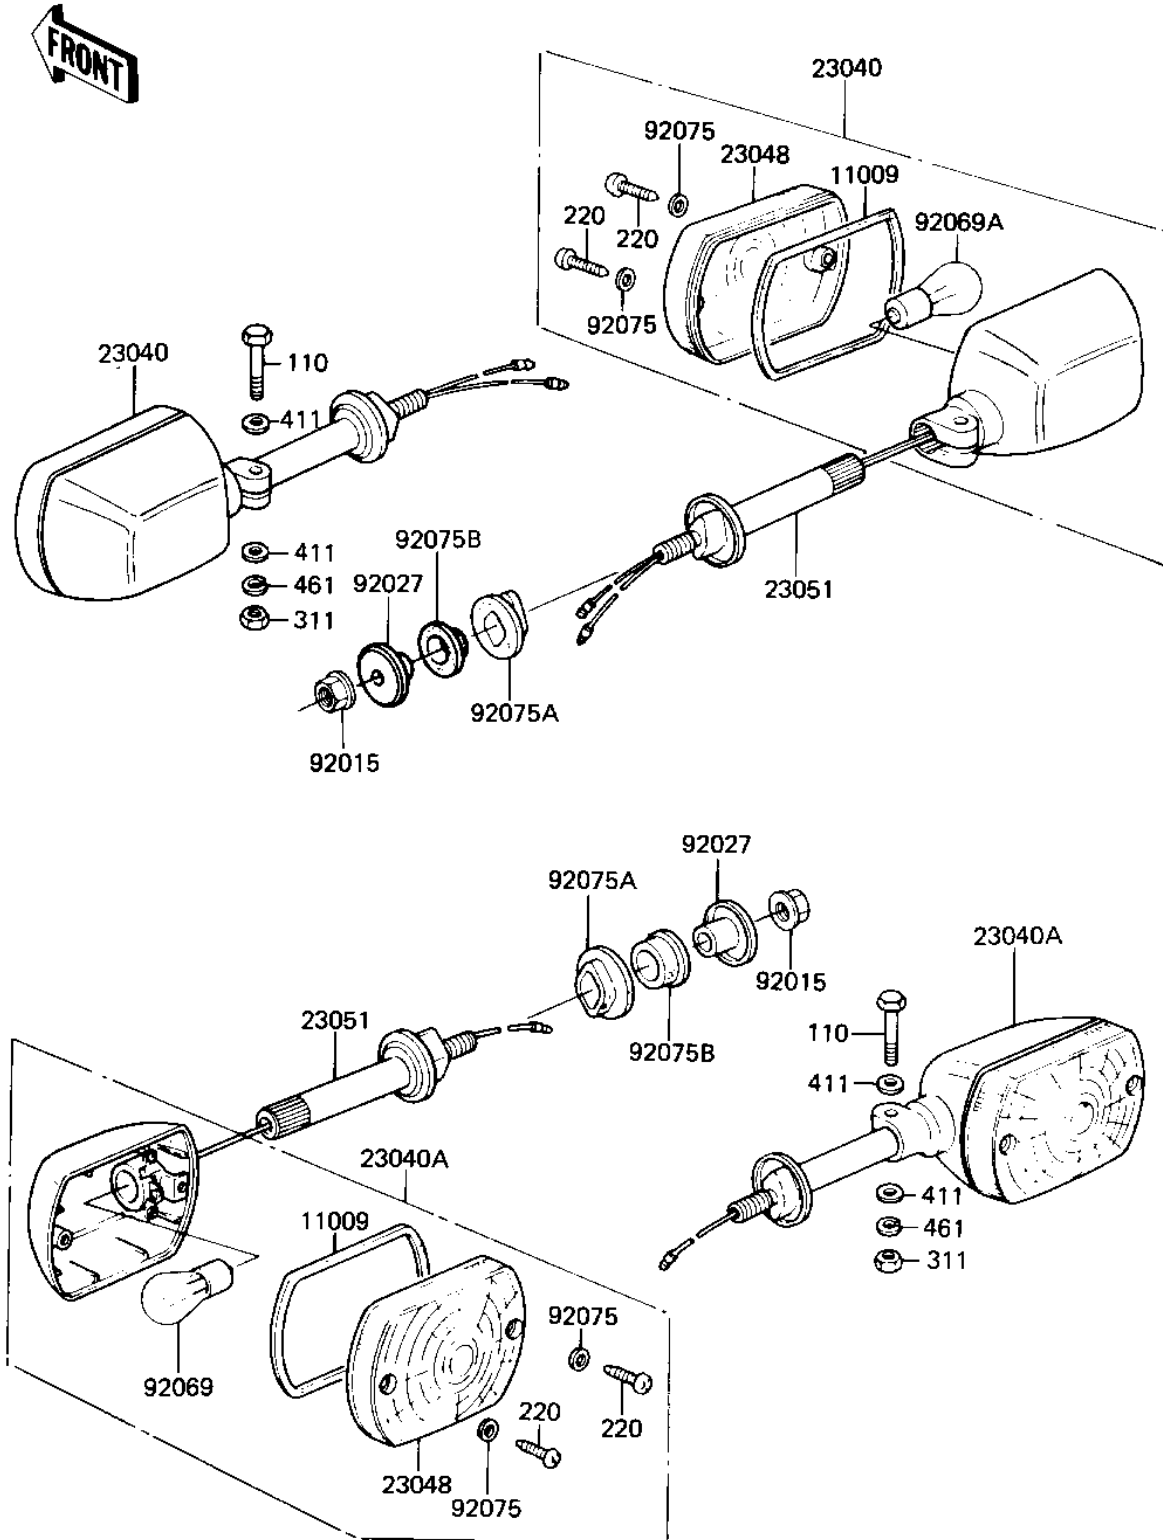

1982 KZ440 Sports, Belt PARTS DIAGRAM

TURN SIGNALS

F2730-0066

1982 KZ440 Sports, Belt PARTS LIST

TURN SIGNALS

ITEM NAME	PART NUMBER	QUANTITY
GASKET,TURN SIGNAL (Ref # 11009)	11009-1052	1
LAMP ASSY,TURN SIGNAL (Ref # 23040)	23040-1017	1
LAMP ASSY,TURN SIGNAL (Ref # 23040A)	23040-1018	1
LENS-SIGNAL LAMP (Ref # 23048)	23048-1022	1
BRACKET,TURN SIGNAL (Ref # 23051)	23051-1014	1
NUT,FLANGED,10MM (Ref # 92015)	92015-1428	1
COLLAR (Ref # 92027)	92027-147	1
BULB 12V 32CP (Ref # 92069)	92069-055	1
BULB,12V 23/8W (Ref # 92069A)	92069-060	1
WASHER-PLAIN,4MM (Ref # 92075)	23058-002	1
DAMPER RUBBER (Ref # 92075A)	92075-128	1
DAMPER RUBBER,SIG LM (Ref # 92075B)	92075-158	1
BOLT-UPSET (Ref # 110)	112G0630	1
SCREW-PAN-CROS (Ref # 220)	220E0412	1
NUT-HEX,6MM (Ref # 311)	311B0600	1
WASHER PLAIN 6MM (Ref # 411)	411B0600	1
WASHER SPRING 6MM (Ref # 461)	461F0600	1