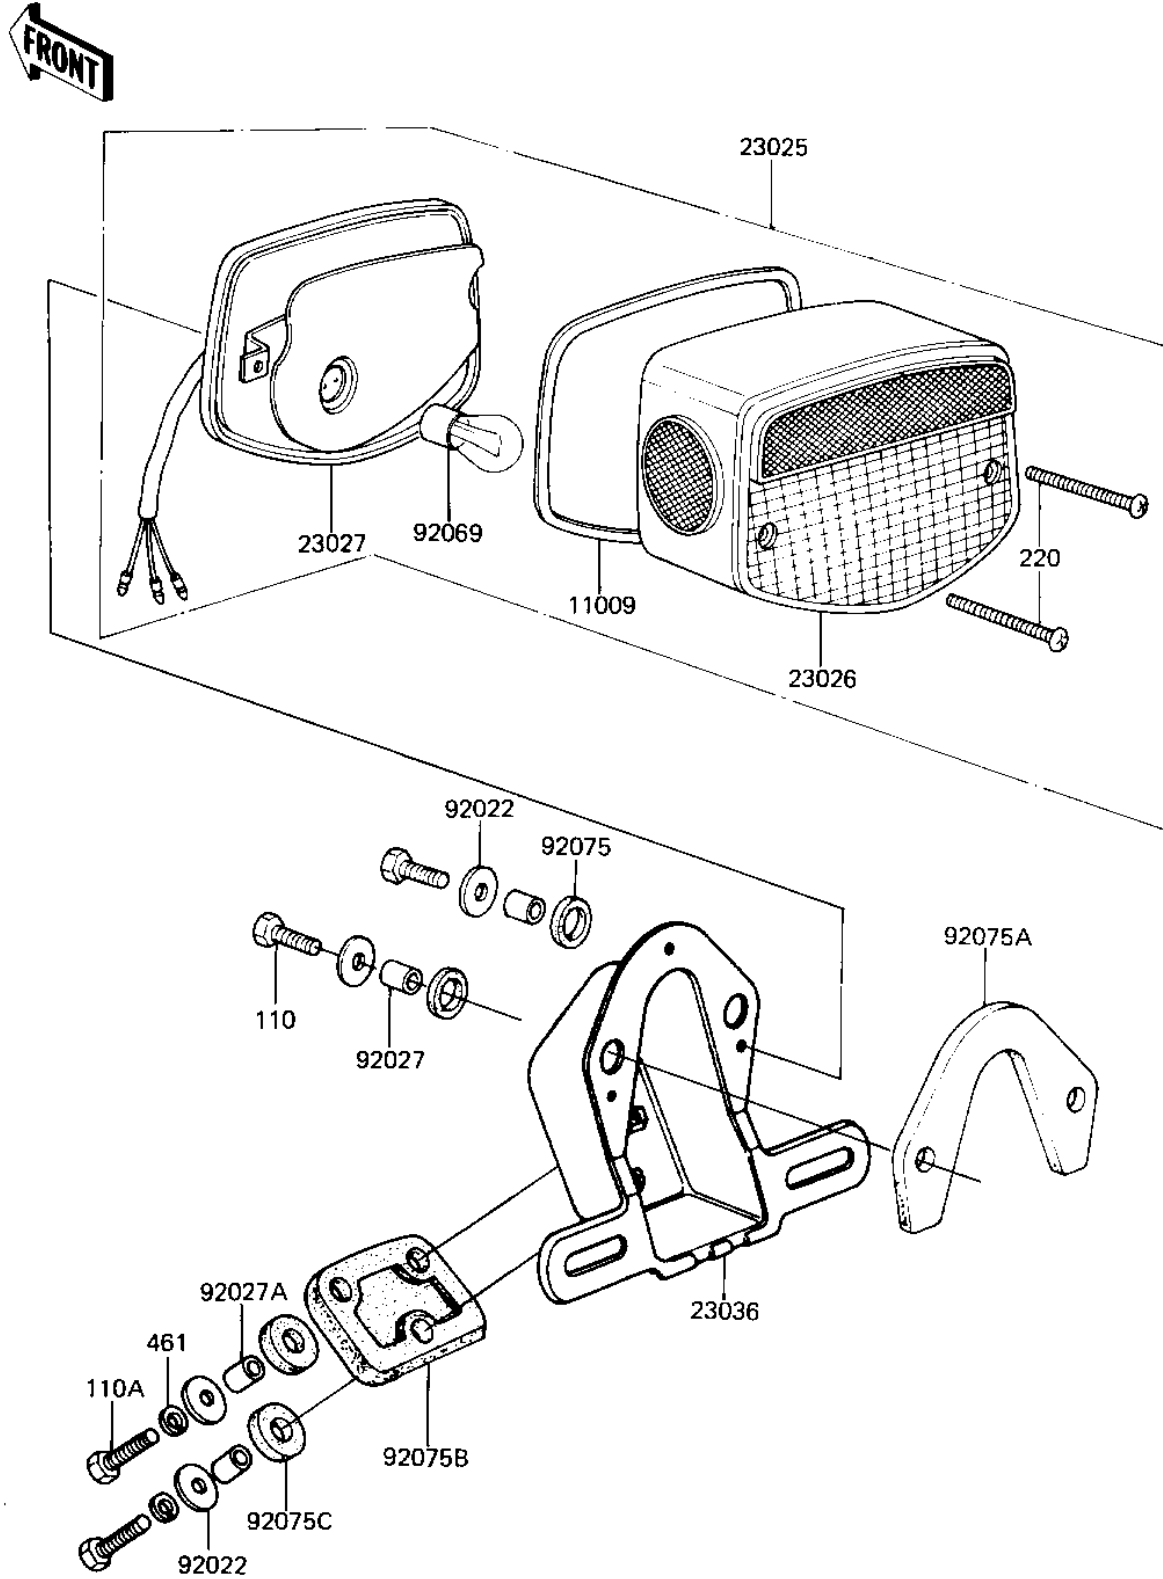

1982 KZ440 Sports, Belt PARTS DIAGRAM

TAILLIGHT

F2720-0079

1982 KZ440 Sports, Belt PARTS LIST

TAILLIGHT

ITEM NAME	PART NUMBER	QUANTITY
GASKET,TAIL LENS (Ref # 11009)	23028-021	1
TAIL LAMP UNIT (Ref # 23025)	23025-064	1
LENS,TAIL LAMP (Ref # 23026)	23026-034	1
CASE,TAIL LIGHT (Ref # 23027)	23027-041	1
BRACKET,LICENSE PLATE (Ref # 23036)	23036-051	1
WASHER 6.5X20X1.6T (Ref # 92022)	92022-125	1
COLLAR,6.8X10X8.5 (Ref # 92027)	92027-129	1
COLLAR 6.8X10X14.5 (Ref # 92027A)	92027-156	1
BULB,12V 32/3CP (Ref # 92069)	92069-059	1
DAMPER RUBBER (Ref # 92075)	23066-020	1
DAMPER RUBBER (Ref # 92075A)	23066-023	1
DAMPER RUBBER,RR FEND (Ref # 92075B)	35039-004	1
DAMPER RUBBER,RR FEND (Ref # 92075C)	92075-121	1
BOLT-UPSET (Ref # 110)	112G0618	1
BOLT-UPSET (Ref # 110A)	112G0625	1
SCREW-PAN-CROS (Ref # 220)	220R0460	1
WASHER SPRING 6MM (Ref # 461)	461F0600	1