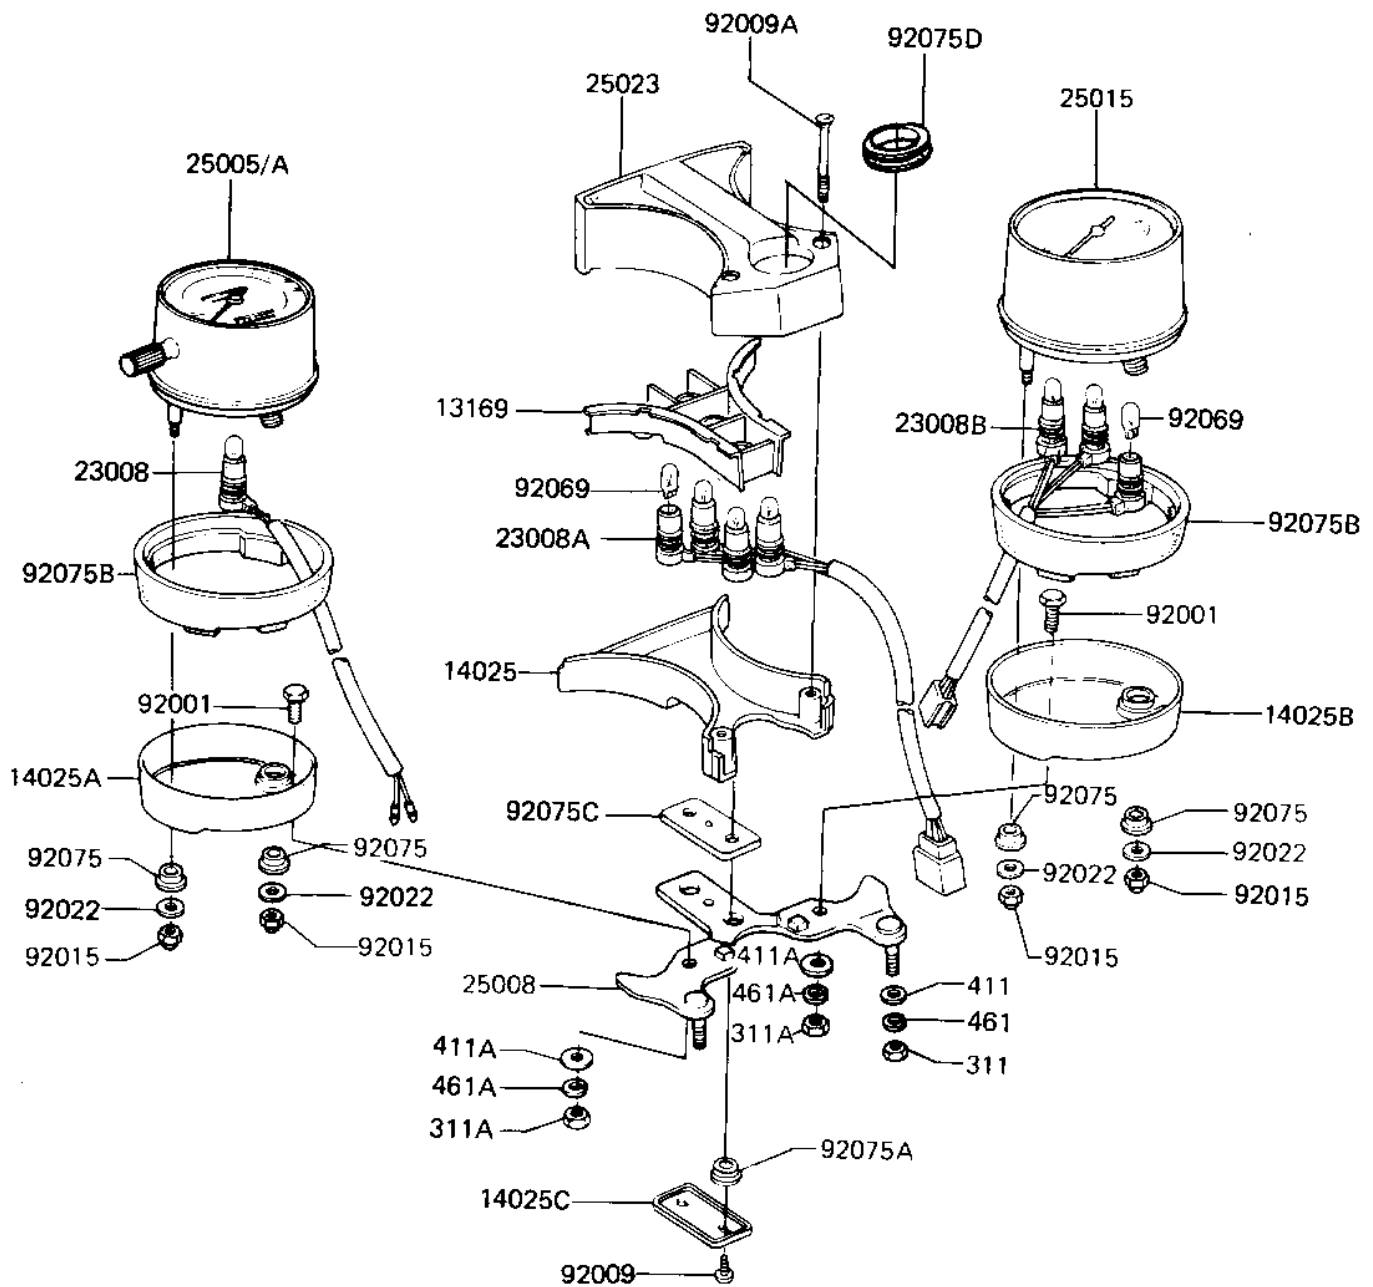

1982 KZ440 Sports, Belt PARTS DIAGRAM

METERS

F2530-0107

1982 KZ440 Sports, Belt PARTS LIST

METERS

ITEM NAME	PART NUMBER	QUANTITY
PLATE,SOCKET (Ref # 13169)	13169-1133	1
COVER,PILOT BOX,LOWER (Ref # 14025)	14025-1093	1
COVER,SPEEDOMETER (Ref # 14025A)	14025-1094	1
COVER,TACHOMETER (Ref # 14025B)	14025-1095	1
COVER,PILOT BOX DAMPR (Ref # 14025C)	14025-1096	1
SOCKET-ASSY (Ref # 23008)	23008-1116	1
SOCKET-ASSY (Ref # 23008A)	23008-1119	1
SOCKET-ASSY,TACHOMETE (Ref # 23008B)	23008-1121	1
SPEEDOMETER,KPH (Canada) (Ref # 25005)	25005-1053	1
SPEEDOMETER,MPH (Ref # 25005A)	25005-1165	1
BRACKET,METER (Ref # 25008)	25008-1021	1
TACHOMETER,X1000R/MIN (Ref # 25015)	25015-1068	1
COVER,PILOT BOX,UPPER (Ref # 25023)	25023-1008	1
BOLT,METER,8X16 (Ref # 92001)	92001-1154	1
SCREW,TAPPING,4X10 (Ref # 92009)	92009-1040	1
SCREW-CSK-RD-CROS,4X4 (Ref # 92009A)	222C0445	1
NUT-CAP,5MM (Ref # 92015)	322C0500	1
WASHER,5.2X16X16X1.2T (Ref # 92022)	25009-004	1
BULB,12V3.4W (Ref # 92069)	92069-1007	1
DAMPER RUBBER-METER (Ref # 92075)	25019-013	1
DAMPER RUBBER,MET FIT (Ref # 92075A)	25019-023	1
DAMPER,METER (Ref # 92075B)	92075-1498	1
DAMPER,PILOT BOX (Ref # 92075C)	92075-1136	1
DAMPER,PILOT BOX (Ref # 92075D)	92075-1204	1
NUT 6MM (Ref # 311)	311B0600	1
NUT,8MM (Ref # 311A)	311B0800	1
WASHER PLAIN 6MM (Ref # 411)	411B0600	1
WASHER PLAIN 8MM (Ref # 411A)	411B0800	1
WASHER SPRING 6MM (Ref # 461)	461F0600	1

1982 KZ440 Sports, Belt PARTS LIST

METERS

ITEM NAME	PART NUMBER	QUANTITY
WASHER SPRING 8MM (Ref # 461A)	461F0800	1