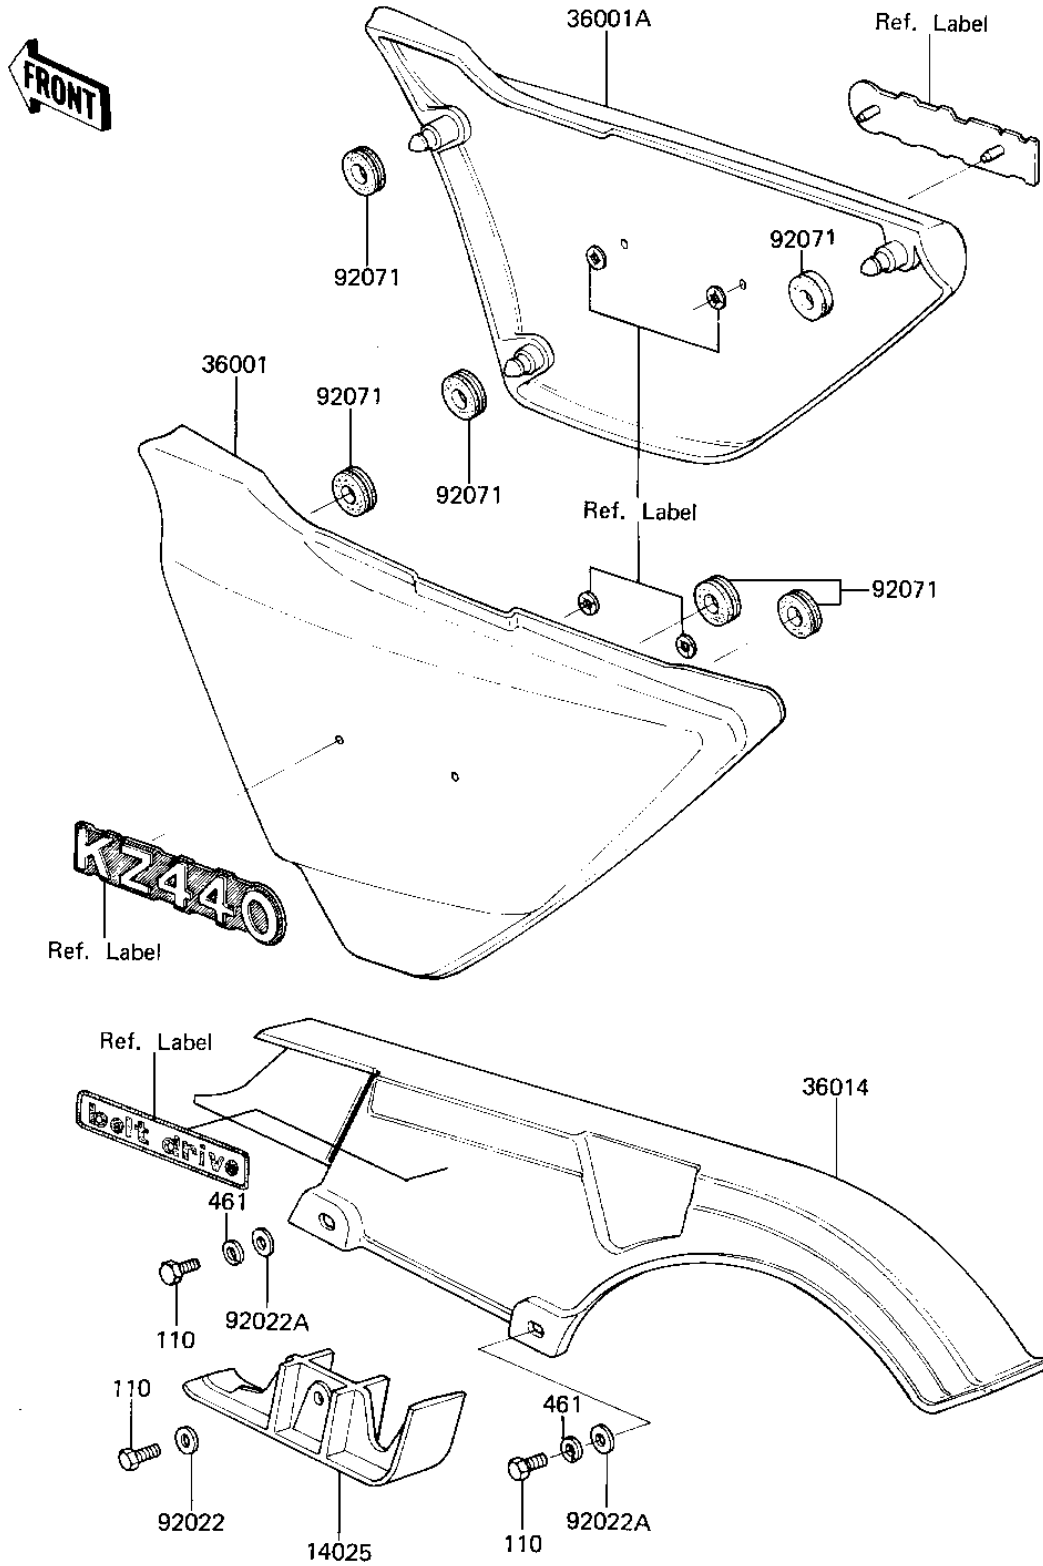

1982 KZ440 Sports, Belt PARTS DIAGRAM

SIDE COVERS/BELT COVER

F2610-0100

1982 KZ440 Sports, Belt PARTS LIST

SIDE COVERS/BELT COVER

ITEM NAME	PART NUMBER	QUANTITY
COVER,DRIVE BELT (Ref # 14025)	14025-1381	1
COVER-SIDE,LH,M.U.BLU (Ref # 36001)	36001-1150-F3	1
COVER-SIDE,RH,M.U.BLU (Ref # 36001A)	36001-1151-F3	1
CASE-CHAIN (Ref # 36014)	36014-1053	1
WASHER PLAIN (Ref # 92022)	92022-024	1
WASHER 6.5X20X1.6T (Ref # 92022A)	92022-125	1
GROMMET (Ref # 92071)	92071-056	1
BOLT-UPSET,6X16 (Ref # 110)	112G0616	1
WASHER SPRING 6MM (Ref # 461)	461F0600	1