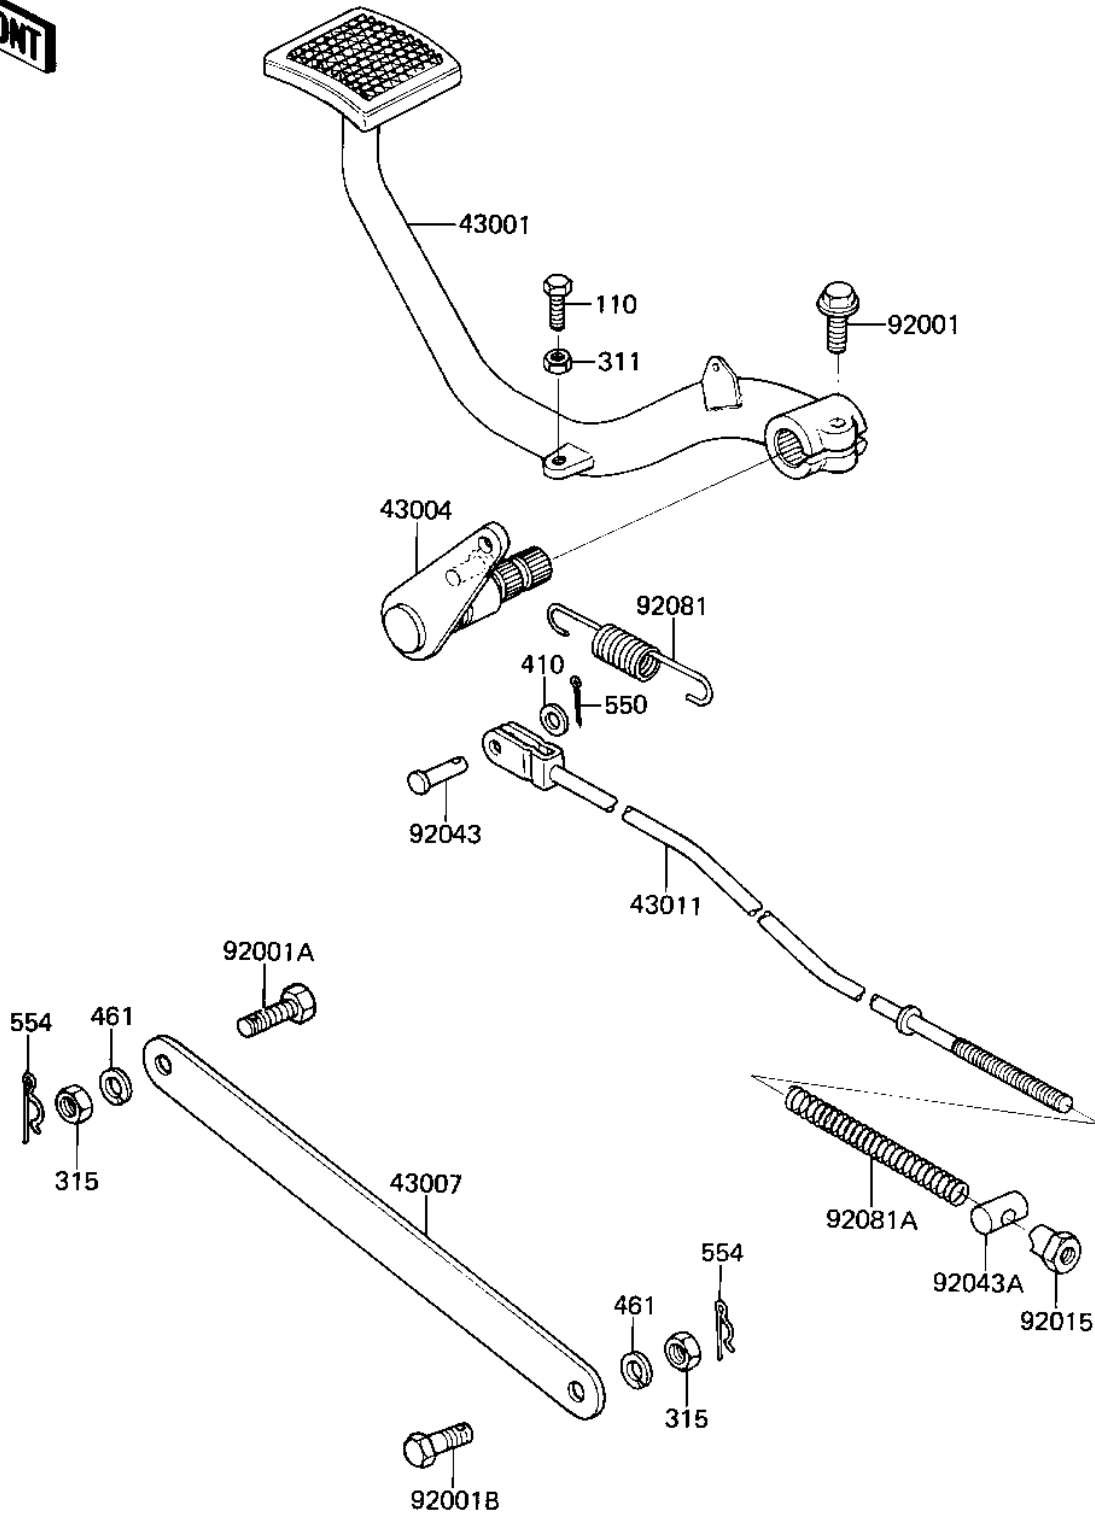

## 1982 KZ440 Sports, Belt PARTS DIAGRAM

BRAKE PEDAL/TORQUE LINK

F2260-0061

## 1982 KZ440 Sports, Belt PARTS LIST

### BRAKE PEDAL/TORQUE LINK

ITEM NAME	PART NUMBER	QUANTITY
LEVER-BRAKE,PEDAL (Ref # 43001)	43001-1077	1
SHAFT-BRAKE (Ref # 43004)	43004-1035	1
ROD-TORQUE,RR (Ref # 43007)	43007-1026	1
ROD-BRAKE (Ref # 43011)	43011-1044	1
BOLT-FLANGED,8X25 (Ref # 92001)	130G0825	1
BOLT TORQUE LINK FIT (Ref # 92001A)	92003-017	1
BOLT HEX HEAD 10MM (Ref # 92001B)	92003-034	1
NUT-BRAKE ROD ADJUST (Ref # 92015)	92015-042	1
PIN-BRAKE ROD FITTING (Ref # 92043)	92043-064	1
PIN-BRAKE ROD (Ref # 92043A)	92043-065	1
SPRING,BRAKE PEDAL (Ref # 92081)	43005-029	1
SPRING,BRAKE ROD (Ref # 92081A)	43012-001	1
BOLT-UPSET,6X20 (Ref # 110)	112G0620	1
NUT 6MM (Ref # 311)	311B0600	1
NUT 10MM (Ref # 315)	315B1000	1
WASHER PLAIN 6MM (Ref # 410)	410B0600	1
WASHER SPRING 10MM (Ref # 461)	461F1000	1
PIN COTTER 2.0X15 (Ref # 550)	550D2015	1
PIN,SNAP (Ref # 554)	554A0800	1