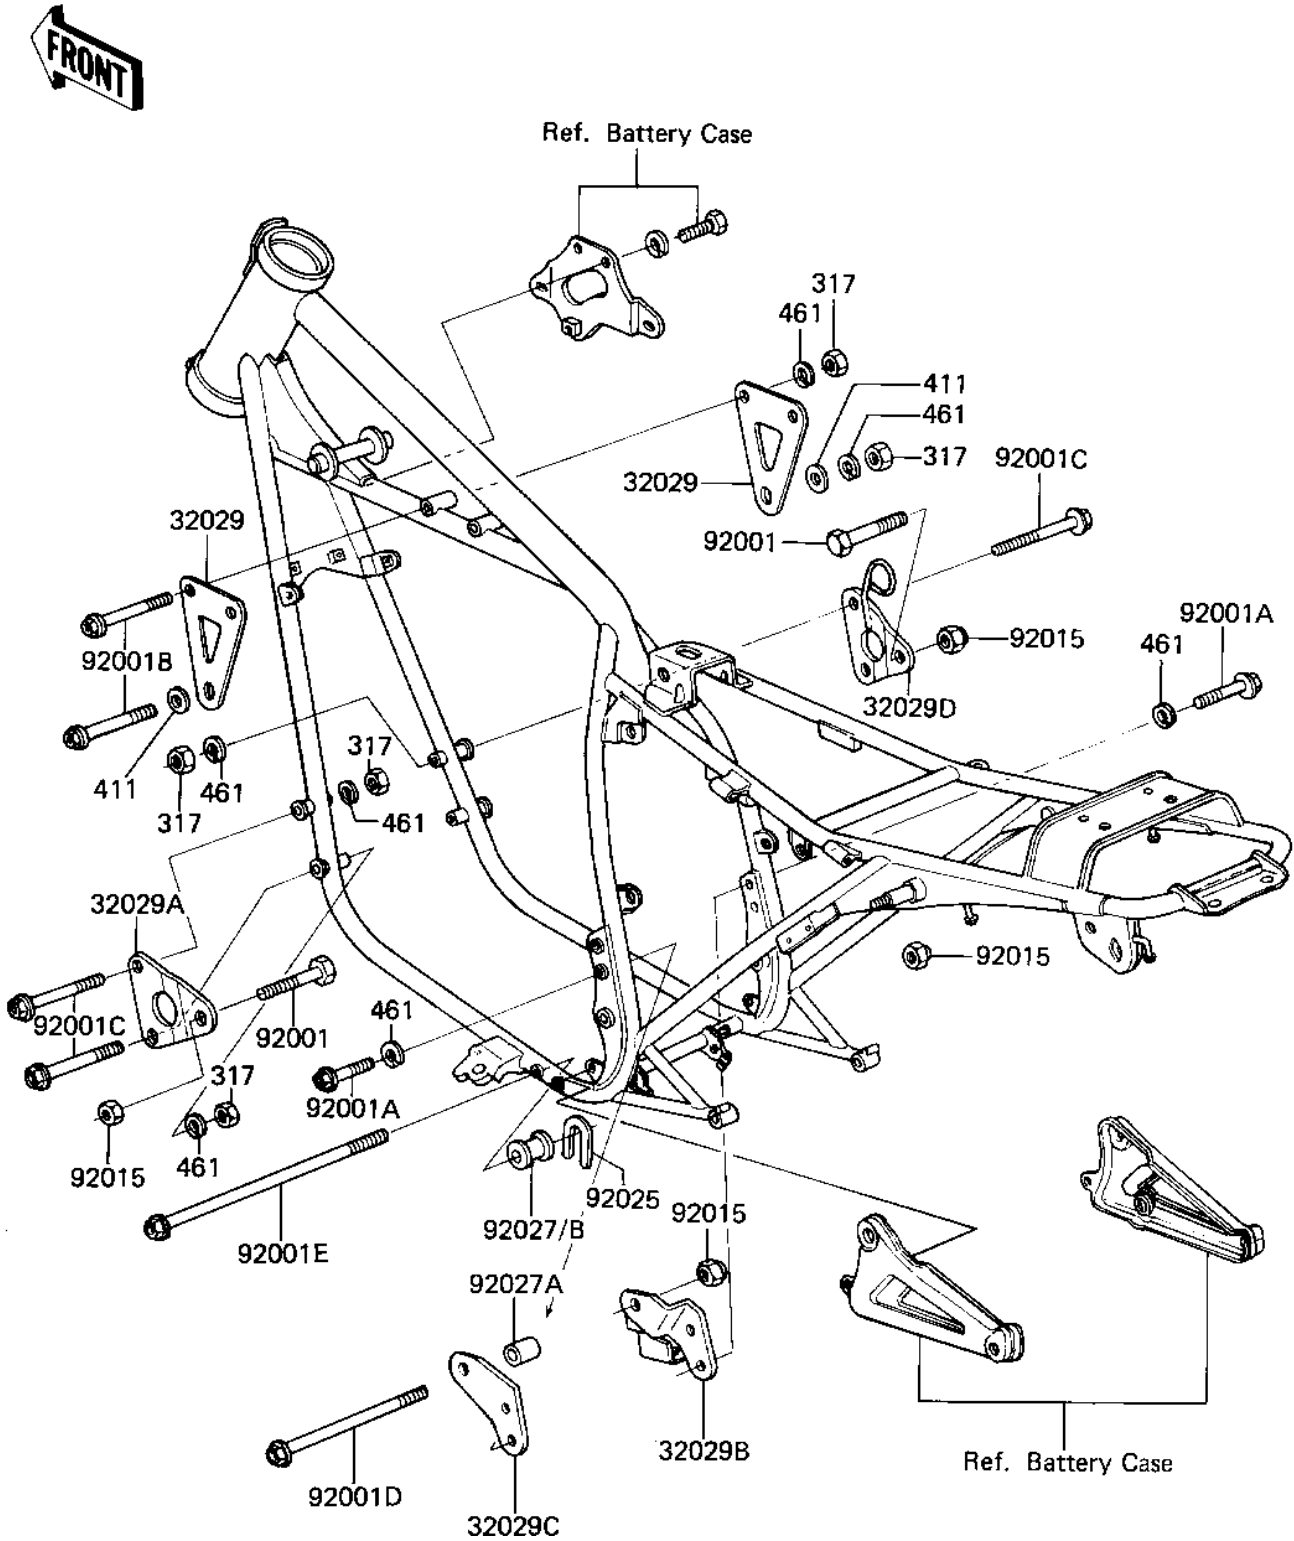

1982 KZ440 Sports, Belt PARTS DIAGRAM

FRAME FITTINGS

F2131-0081

1982 KZ440 Sports, Belt PARTS LIST

FRAME FITTINGS

ITEM NAME	PART NUMBER	QUANTITY
BRACKET,ENGINE,HEAD (Ref # 32029)	32029-1097	1
BRACKET,ENGINE,FRONT (Ref # 32029A)	32029-1098	1
BRACKET,ENG,REAR,R.H. (Ref # 32029B)	32029-1099	1
BRACKET-ENGINE,RR,LH (Ref # 32029C)	32029-1165	1
BRACKET-ENGINE,FR (Ref # 32029D)	32029-1172	1
BOLT,HEX HEAD,10X50 (Ref # 92001)	92001-1254	1
BOLT,FLANGED,8X35 (Ref # 92001A)	92001-1577	1
BOLT-FLANGE (Ref # 92001B)	92001-1582	2
BOLT FLANGED 10X220 (Ref # 92001D)	92002-1197	1
BOLT,FLANGED,10X325 (Ref # 92001E)	92001-1654	1
NUT,10MM (Ref # 92015)	92015-1429	1
SHIM-ENG FIT FR,0.5MM (Ref # 92025)	92025-053	1
COLLAR,ENG MOUNTING (Ref # 92027)	92027-160	1
COLLAR,ENG MOUNT UPPE (Ref # 92027A)	92027-228	1
COLLAR (Ref # 92027B)	92027-250	1
NUT,8M/M (Ref # 317)	317B0800	1
WASHER PLAIN 8MM (Ref # 411)	411B0800	1
WASHER SPRING 8MM (Ref # 461)	461F0800	1