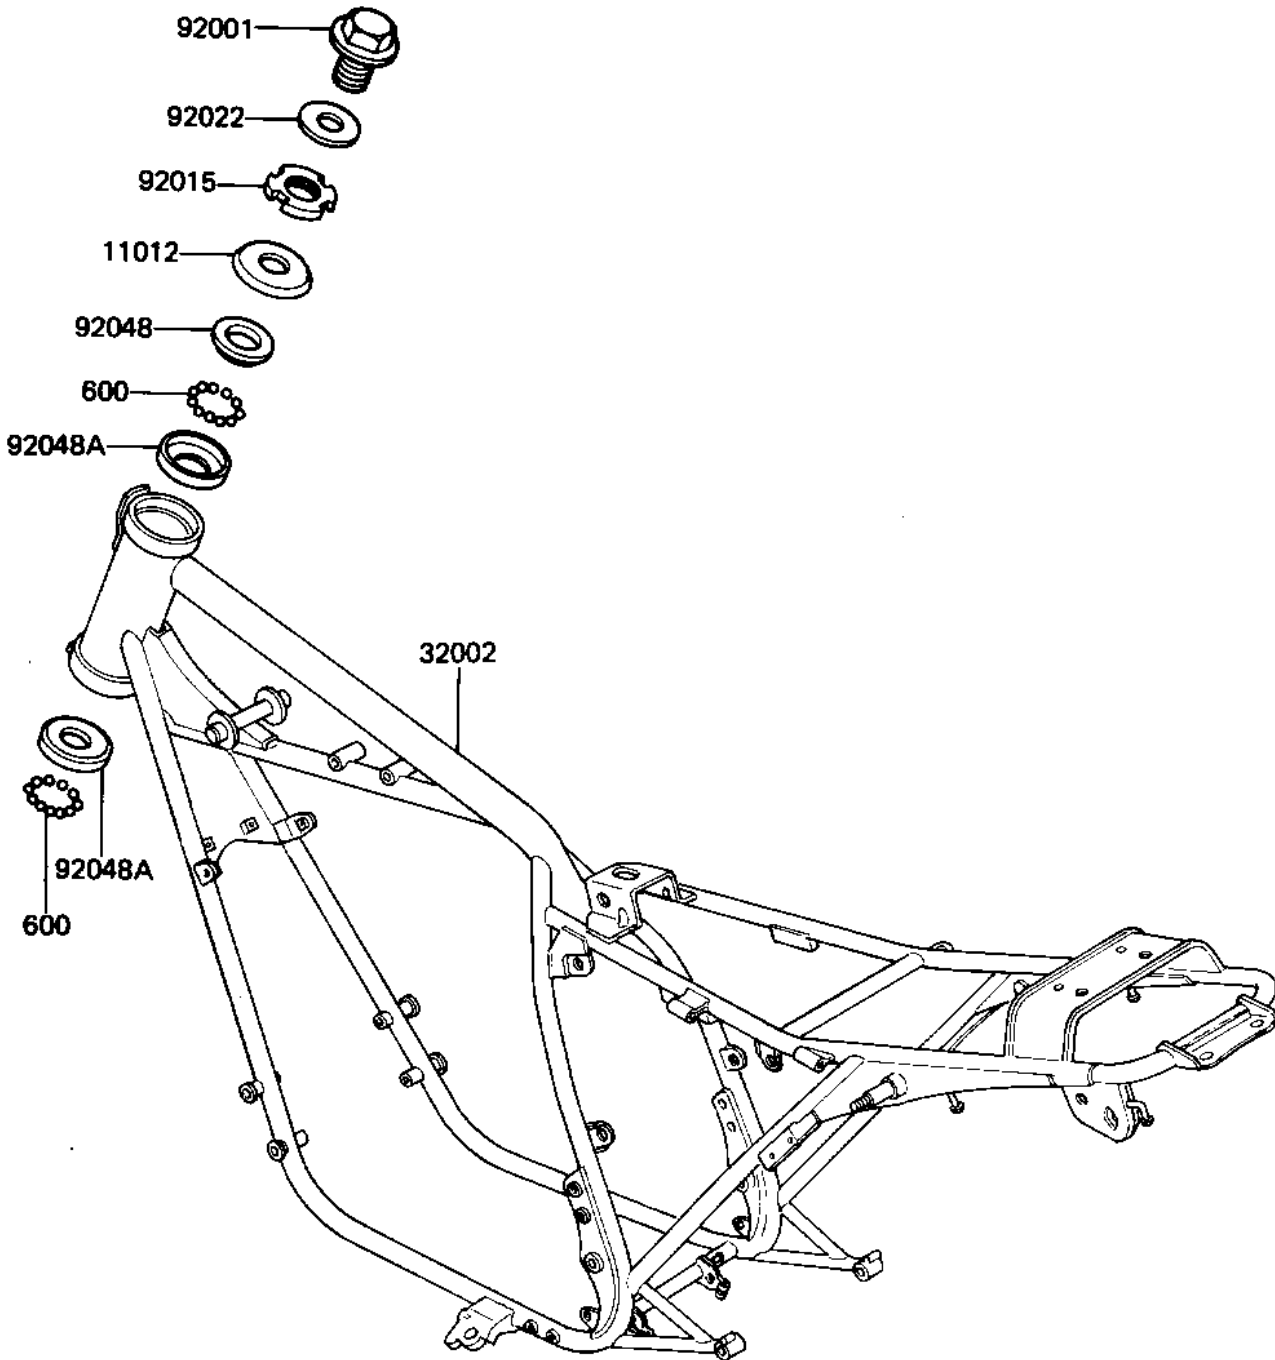

1982 KZ440 Sports, Belt PARTS DIAGRAM

FRAME

F2120-0091

1982 KZ440 Sports, Belt PARTS LIST

FRAME

ITEM NAME	PART NUMBER	QUANTITY
CAP, STEERING STEM (Ref # 11012)	46098-016	1
FRAME-COMP (Ref # 32002)	32002-1454	1
BOLT,FLANGED,16X22 (Ref # 92001)	92001-1488	1
NUT STEERING STEM LCK (Ref # 92015)	92090-007	1
WASHER,WAVE (Ref # 92022)	46100-003	1
CONE STRNG STEM BERNG (Ref # 92048)	92047-006	1
RACE STRNG STEM BERNG (Ref # 92048A)	92048-006	1
BALL STEEL 1/4' (Ref # 600)	600A0800	1