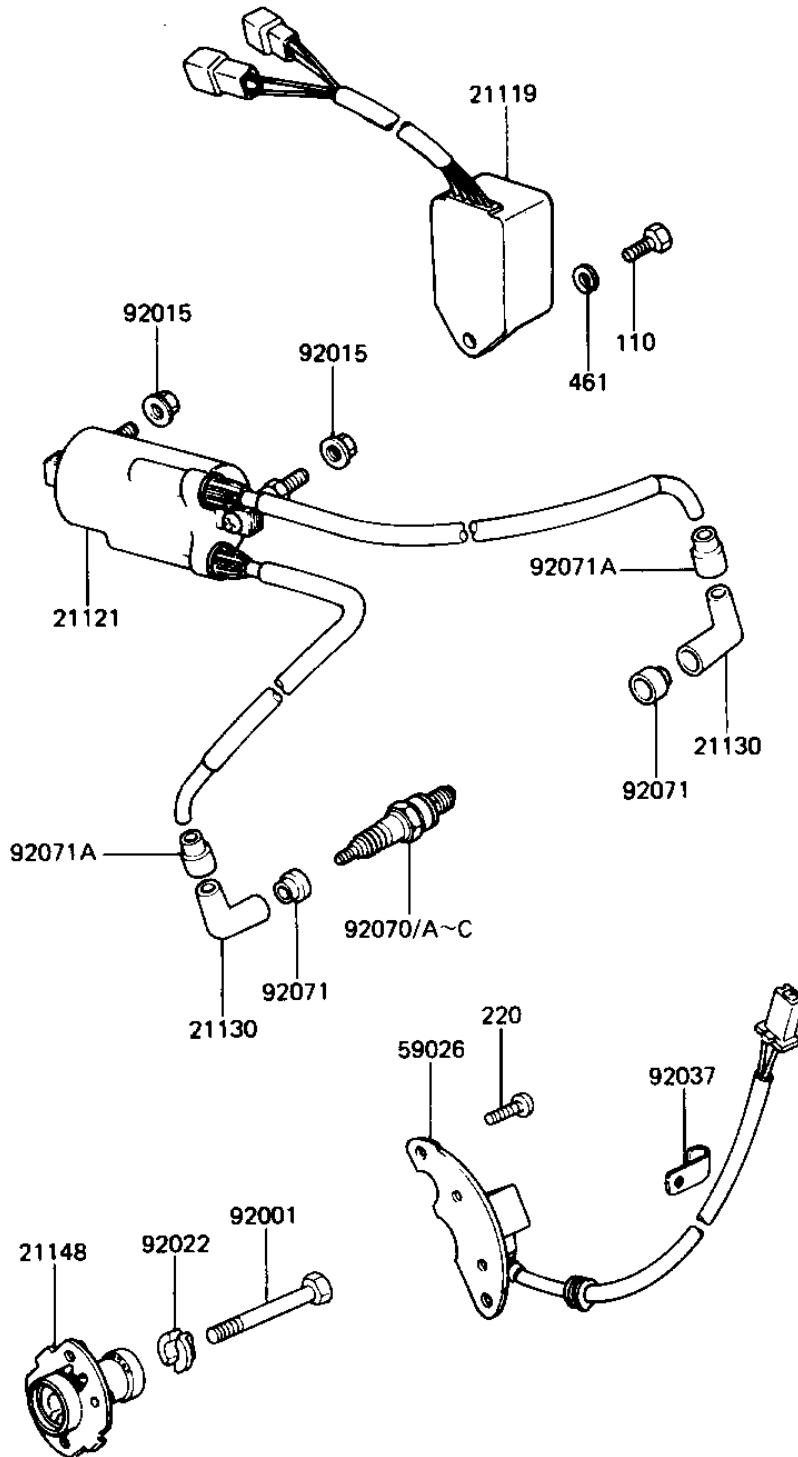

1982 KZ440 Sports, Belt PARTS DIAGRAM

IGNITION

E1830-0018

1982 KZ440 Sports, Belt PARTS LIST

IGNITION

ITEM NAME	PART NUMBER	QUANTITY
IGNITER (Ref # 21119)	21119-1022	1
COIL-IGNITION (Ref # 21121)	21121-1041	1
CAP-SPARK PLUG,RTFM20 (Ref # 21130)	21130-1007	1
GOVERNOR-BREAKER (Ref # 21148)	21148-1021	1
COIL-PULSING (Ref # 59026)	59026-1010	1
BOLT-8X63 (Ref # 92001)	92001-1397	1
NUT-6MM (Ref # 92015)	92015-1078	1
WASHER,SPARK ADVANCER (Ref # 92022)	92022-244	1
CLAMP,WIRING HARNESS (Ref # 92037)	21126-008	1
SPARK PLUG B7ES (Ref # 92070)	B7ES	1
SPARK PLUG BR7ES (Canada) (Ref # 92070B)	92070-1035	1
GROMMET-PLUG CAP,A (Ref # 92071)	21131-004	1
GROMMET,SPARK PLG CAP (Ref # 92071A)	21132-005	1
BOLT-UPSET,6X16 (Ref # 110)	112G0616	1
SCREW PAN HEAD 5X12 (Ref # 220)	220B0512	1
WASHER SPRING 6MM (Ref # 461)	461F0600	1