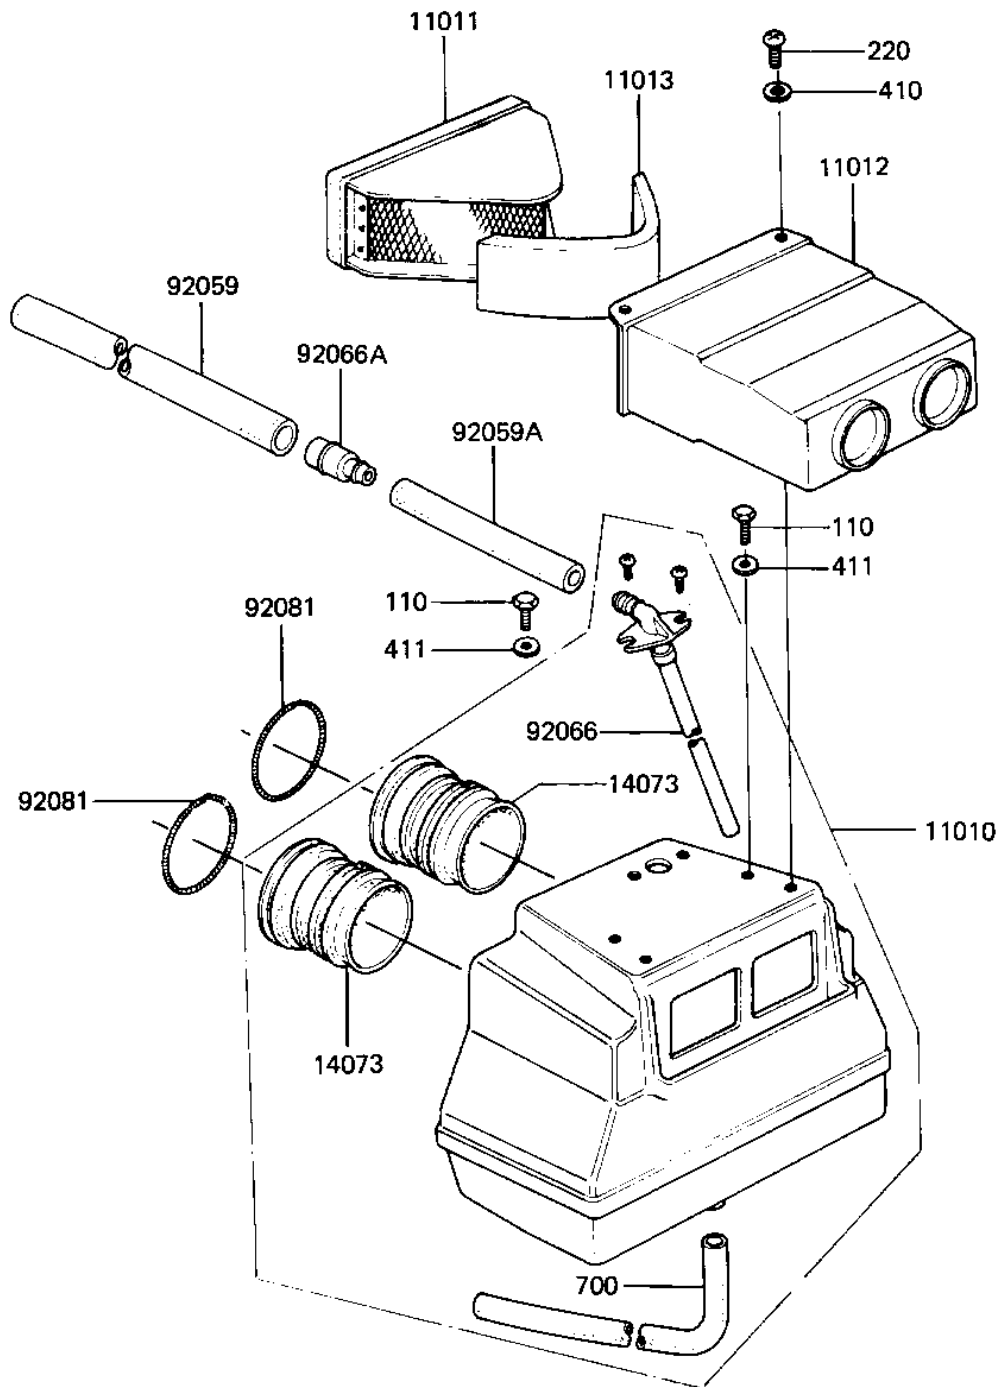

## 1982 KZ440 Sports, Belt PARTS DIAGRAM

AIR CLEANER

E1130-0001

## 1982 KZ440 Sports, Belt PARTS LIST

### AIR CLEANER

ITEM NAME	PART NUMBER	QUANTITY
FILTER-ASSY-AIR (Ref # 11010)	11010-5042	1
CASE,ELEMENT (Ref # 11011)	11011-1043	1
CAP,AIR CLEANER (Ref # 11012)	11012-1086	1
ELEMENT,AIR CLNR (Ref # 11013)	11013-1027	1
DUCT,AIR CLEANER (Ref # 14073)	14073-1034	1
TUBE,14X20X135,BRETHR (Ref # 92059)	92059-1094	1
TUBE,7.5X12.5X155,RBR (Ref # 92059A)	92059-1097	1
PLUG,BREATHER (Ref # 92066)	92066-1046	1
PLUG,TUBE FITTING (Ref # 92066A)	92066-1047	1
SPRING (Ref # 92081)	92081-1177	1
BOLT-UPSET,6X12 (Ref # 110)	112G0612	1
SCREW PAN HEAD 6X16 (Ref # 220)	220B0616	1
WASHER PLAIN 6MM (Ref # 410)	410B0600	1
WASHER PLAIN 6MM (Ref # 411)	411B0600	1
TUBE-PVC,6X250 (Ref # 700)	700Q06250	1