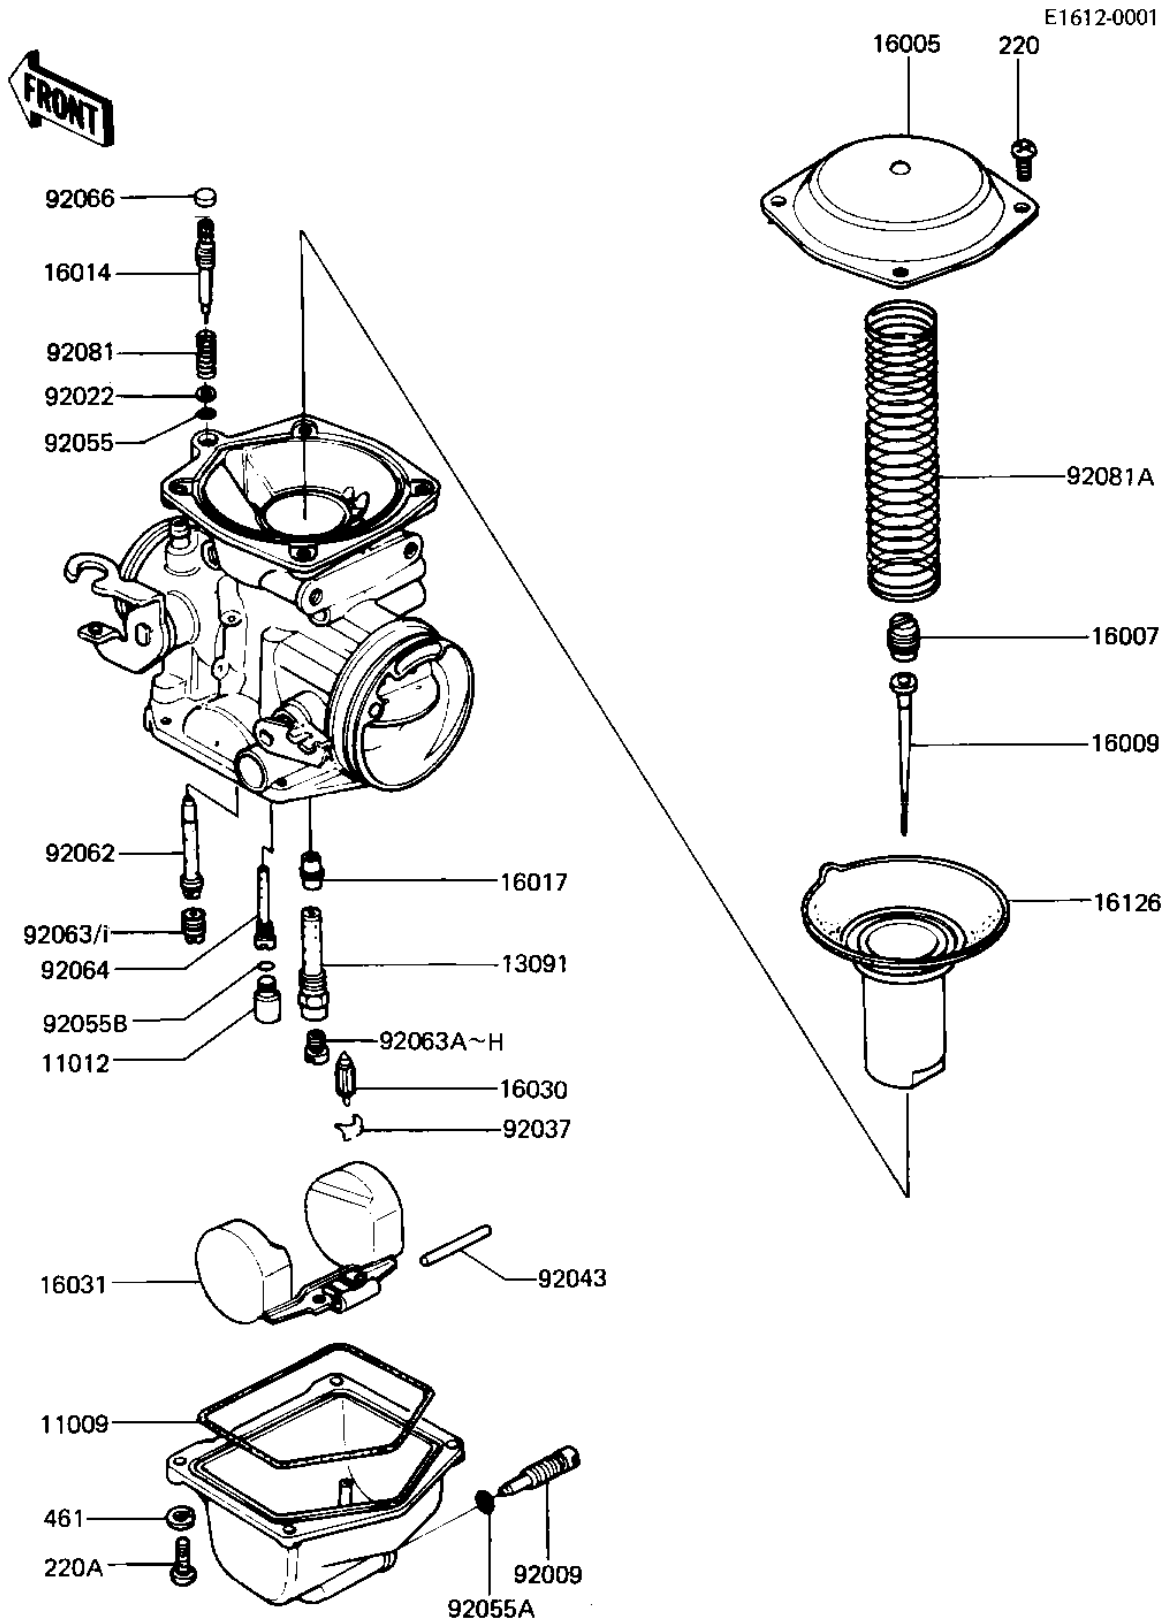

## 1982 KZ440 Sports, Belt PARTS DIAGRAM

CARBURETOR PARTS

## 1982 KZ440 Sports, Belt PARTS LIST

### CARBURETOR PARTS

ITEM NAME	PART NUMBER	QUANTITY
"O" RING,FLOAT BALL (Ref # 11009)	16019-024	1
CAP,POLYESTER (Ref # 11012)	11012-1128	1
HOLDER,NEEDLE JET (Ref # 13091)	13091-1050	1
TOP,MIXING CHAMBER (Ref # 16005)	16005-1012	1
SCREW,NEEDLE SET (Ref # 16007)	16007-1022	1
JET NEEDLE,#N02A (Ref # 16009)	16009-1064	1
SCREW,PILOT ADJUST (Ref # 16014)	16014-1011	1
NEEDLE JET (Ref # 16017)	16017-1059	1
FLOAT VALVE (Ref # 16030)	16030-1007	1
FLOAT (Ref # 16031)	16031-1001	1
VALVE,VACUUM (Ref # 16126)	16126-1044	1
SCREW,DRAIN (Ref # 92009)	92009-1095	1
WASHER,PLAIN (Ref # 92022)	92022-1003	1
CLIP,FLOAT VALVE (Ref # 92037)	16044-007	1
FLOAT PIN (Ref # 92043)	92043-1002	1
O RING,PILOT ADJ (Ref # 92055)	92055-1002	1
"O" RING,DRAIN SCREW (Ref # 92055A)	92055-1053	1
"O" RING (Ref # 92055B)	92055-1088	1
NOZZLE,MAIN (Ref # 92062)	92062-1001	1
MAINJET,PRIMARY,#70 (Ref # 92063)	92063-1002	1
MAIN JET,2ND,#90 (Ref # 92063A)	92063-1003	1
MAIN JET,#92,2ND (Ref # 92063B)	92063-1004	1
MAIN JET,2ND,#85 (Ref # 92063C)	92063-1023	2
MAIN JET,2ND #88 (Ref # 92063E)	92063-1024	2
MAIN JET,2ND,#80 (Ref # 92063G)	92063-1037	1
MAIN JET,2ND,#82 (Ref # 92063H)	92063-1044	1
JET-MAIN,PRI,#65 (Ref # 92063I)	92063-1096	1
PILOT JET,#35 (Ref # 92064)	92064-1001	1
PLUG,PILOT SCREW (Ref # 92066)	92066-1051	1

### CARBURETOR PARTS

ITEM NAME	PART NUMBER	QUANTITY
SPRING,PIROT ADJ SCRW (Ref # 92081)	92081-1002	1
SPRING (Ref # 92081A)	92081-1257	1
SCREW PAN HEAD 4X8 (Ref # 220)	220B0408	1
SCREW-PAN-CRROSS,4X12 (Ref # 220A)	220B0412	1
WASHER SPRING 4MM (Ref # 461)	461F0400	1