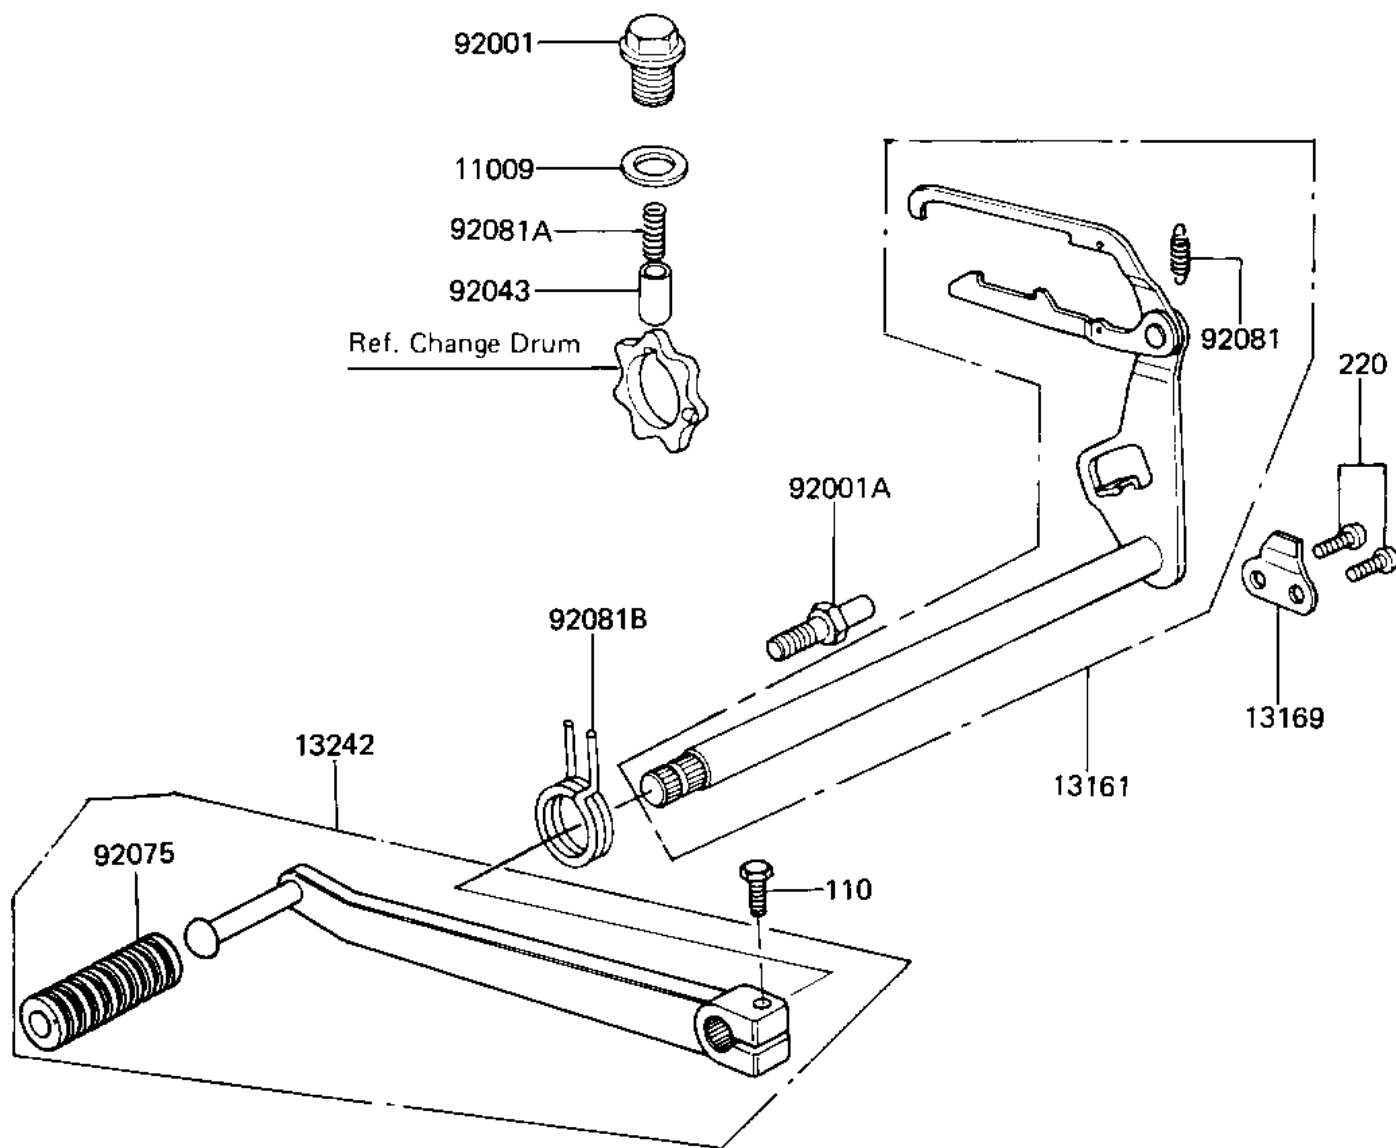

1982 KZ440 Sports, Belt PARTS DIAGRAM

GEAR CHANGE MECHANISM

E1370-0005

1982 KZ440 Sports, Belt PARTS LIST

GEAR CHANGE MECHANISM

| ITEM NAME | PART NUMBER | QUANTITY |
|-------------------------------------|-------------|----------|
| GASKET,15.5X22X1 (Ref # 11009) | 11009-1008 | 1 |
| LEVER COMP,CHNG SHAFT (Ref # 13161) | 13161-1001 | 1 |
| PLATE,GEAR SHIFT LEV (Ref # 13169) | 13169-011 | 1 |
| PEDAL ASSY,GEAR SHIFT (Ref # 13242) | 13242-017 | 1 |
| BOLT,NEUTRAL POSITION (Ref # 92001) | 92001-1037 | 1 |
| BOLT,RETURN SPRING (Ref # 92001A) | 92001-1401 | 1 |
| PIN-NEUTRAL POSITION (Ref # 92043) | 92043-076 | 1 |
| RUBBER CHANGE PEDAL (Ref # 92075) | 13157-004 | 1 |
| SPRING-CHANGE LEVER (Ref # 92081) | 92081-076 | 1 |
| SPRING (Ref # 92081A) | 92081-112 | 1 |
| SPRING,CHG PEDL RTRN (Ref # 92081B) | 92083-028 | 1 |
| BOLT-UPSET,6X20 (Ref # 110) | 112G0620 | 1 |
| SCREW PAN HEAD 6X16 (Ref # 220) | 220B0616 | 1 |