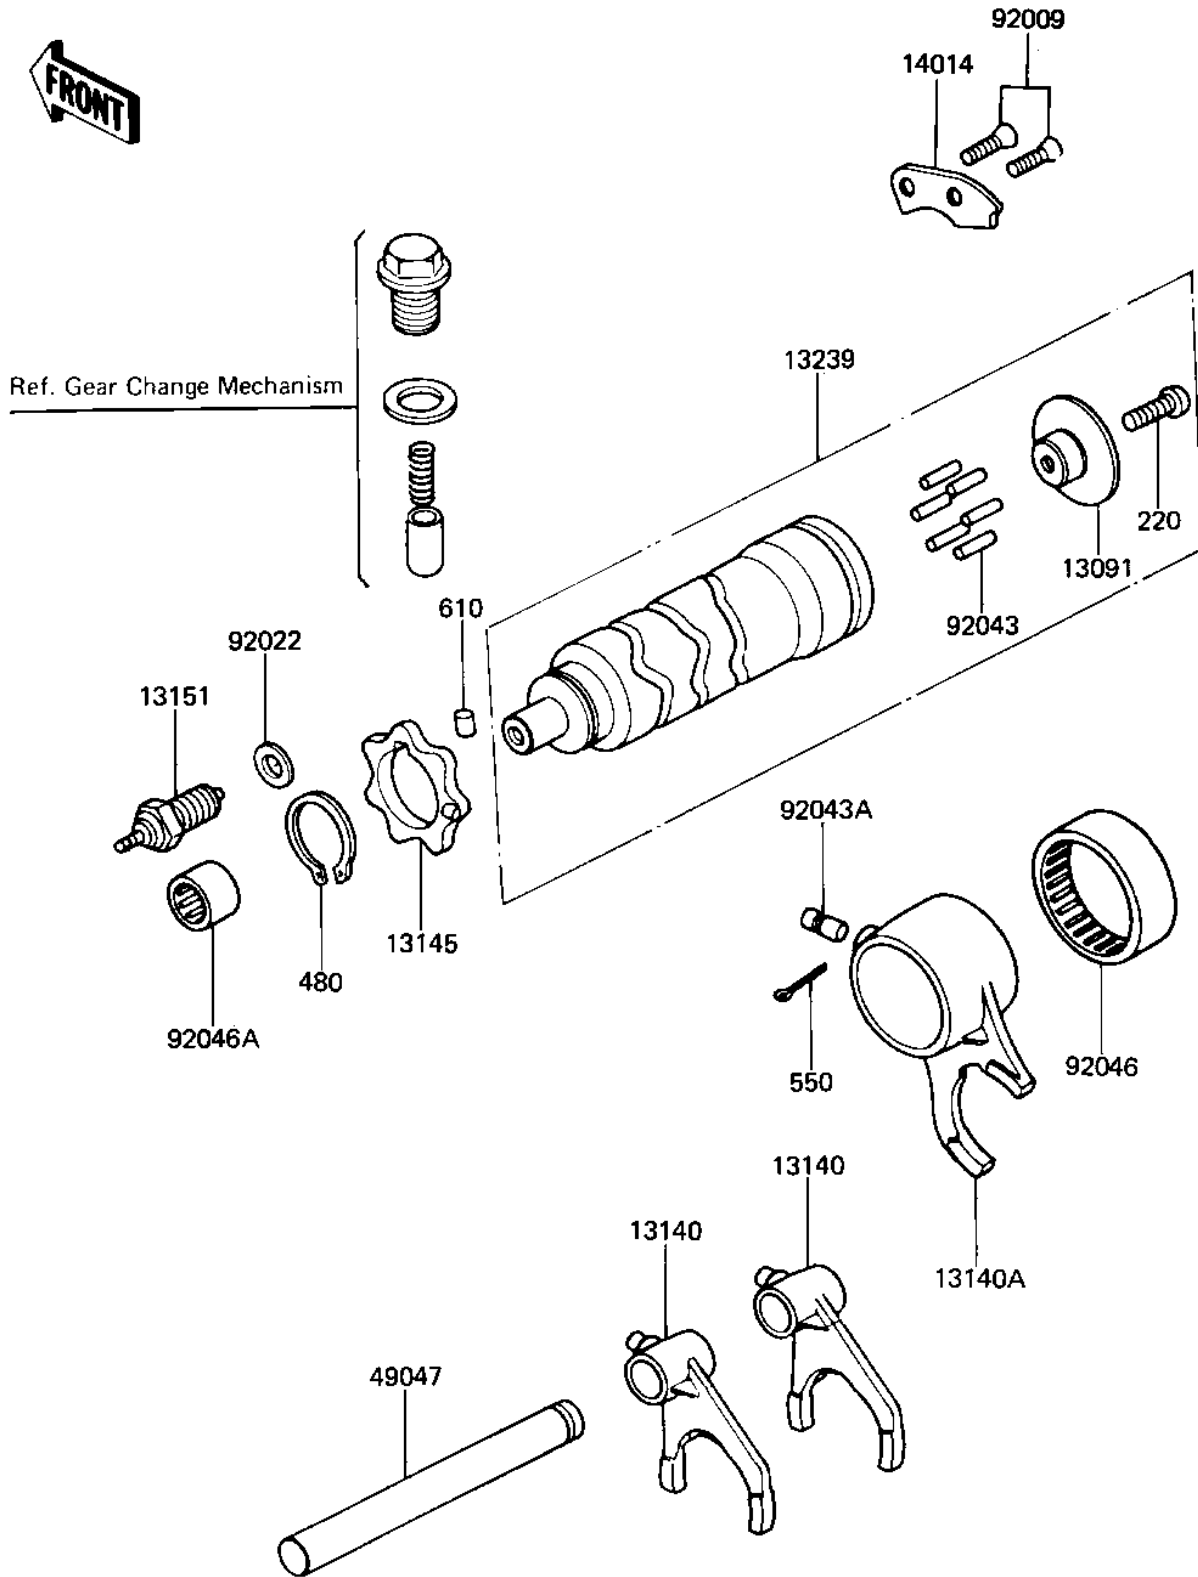

## 1982 KZ440 Sports, Belt PARTS DIAGRAM

GEAR CHANGE DRUM & FORKS

E1362-0001

## 1982 KZ440 Sports, Belt PARTS LIST

GEAR CHANGE DRUM & FORKS

ITEM NAME	PART NUMBER	QUANTITY
PLATE,SHIFT DRUM PIN (Ref # 13091)	13142-016	1
FORK-SHIFT,1,4&2,3 (Ref # 13140)	13140-1067	1
FORK-SHIFT,5TH&TOP (Ref # 13140A)	13140-1053	1
CAM-CHANGE DRUM (Ref # 13145)	13145-1058	1
SWITCH,NEUTRAL (Ref # 13151)	13151-1007	1
DRUM ASSY,CHANGE (Ref # 13239)	13239-1011	1
PLATE,SIFT DRM POSITN (Ref # 14014)	14014-1001	1
ROD,SHIFT (Ref # 49047)	13209-022	1
SCREW,CSK,6X16 (Ref # 92009)	92009-1007	1
GASKET CHECK VALVE (Ref # 92022)	92065-058	1
PIN GEAR CHANGE DRUM (Ref # 92043)	92042-014	1
DOWEL PIN,8X18 (Ref # 92043A)	92042-021	1
BRG,NEDL,37BTM4312 (Ref # 92046)	92046-051	1
BEARING,NEEDLE,HK1210 (Ref # 92046A)	92046-1010	1
SCREW PAN HEAD 6X14 (Ref # 220)	220B0614	1
CIRCLIP,30MM (Ref # 480)	480J3000	1
PIN COTTER 3.0X20 (Ref # 550)	550D3020	1
PIN-DOWEL,4X6 (Ref # 610)	610A0406	1