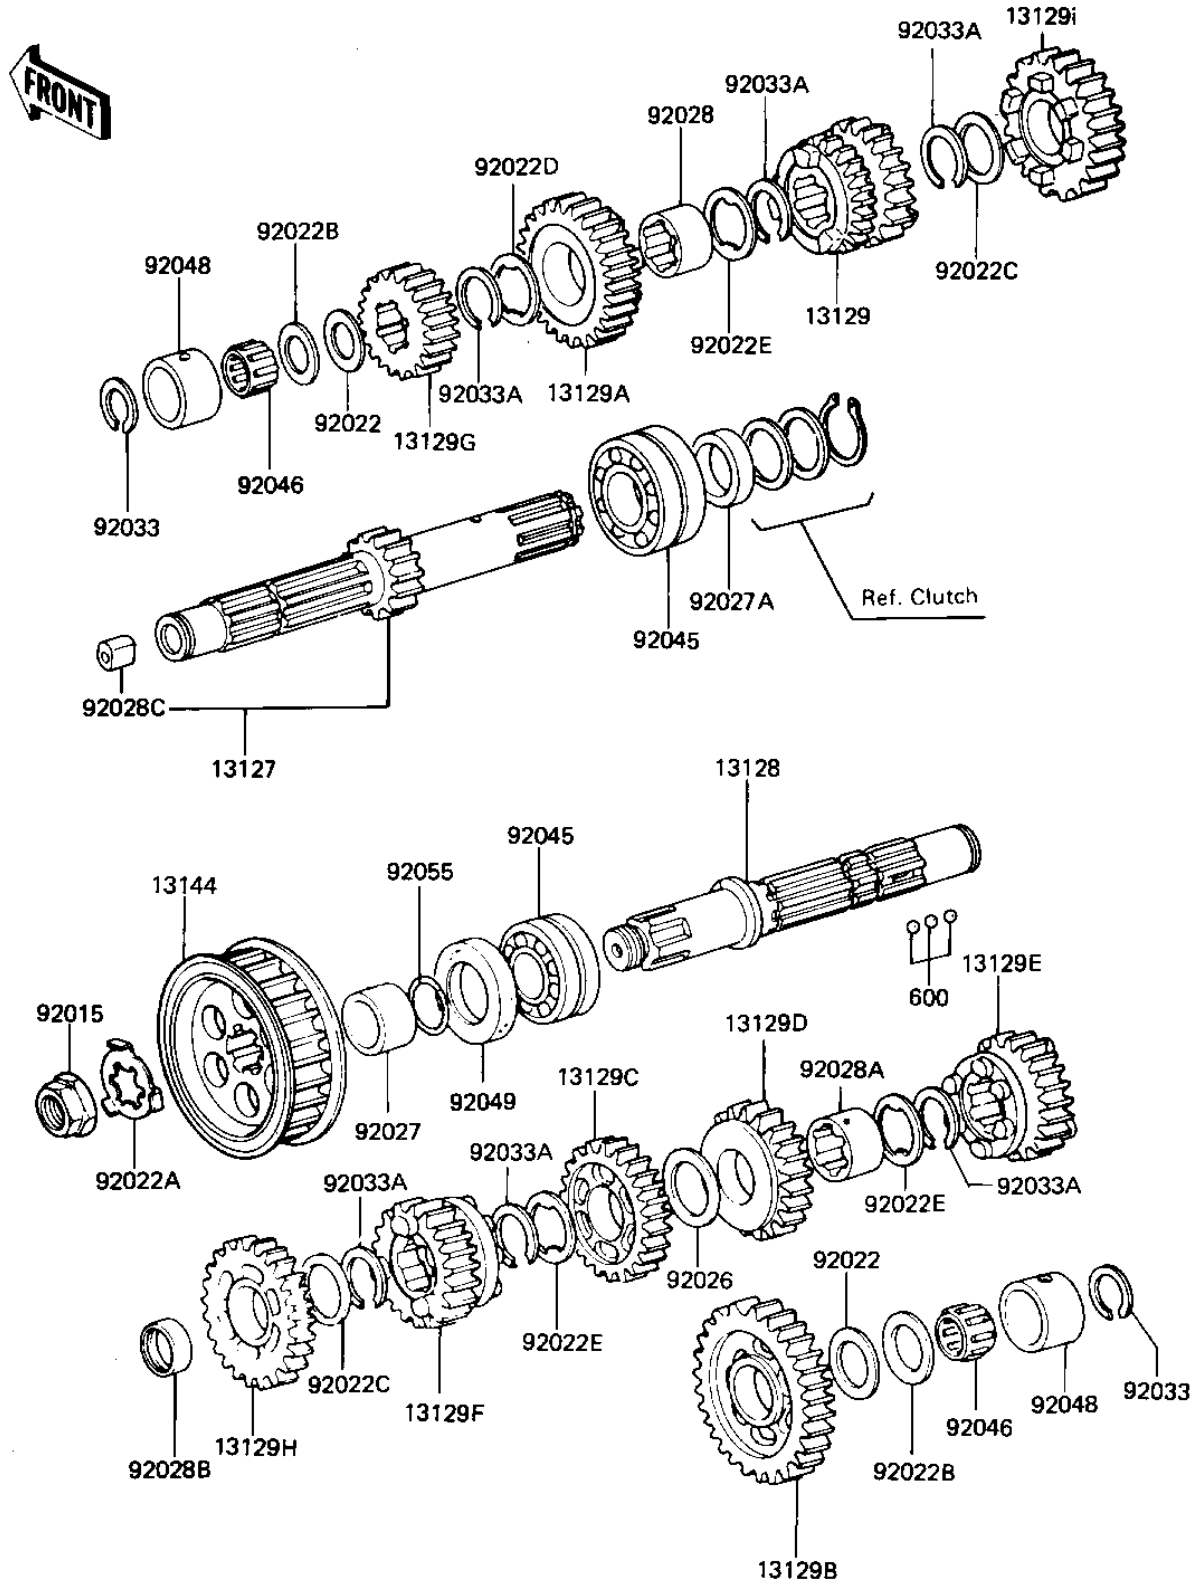

1982 KZ440 Sports, Belt PARTS DIAGRAM

TRANSMISSION

E1361-0048

1982 KZ440 Sports, Belt PARTS LIST

TRANSMISSION

ITEM NAME	PART NUMBER	QUANTITY
SHAFT,DRIVE,13T (Ref # 13127)	13127-1004	1
SHAFT,OUTPUT (Ref # 13128)	13128-1015	1
3RD-4TH GEAR,DRV SHFT (Ref # 13129)	13129-1054	1
TOP GEAR,DRV SHAFT (Ref # 13129A)	13129-1055	1
LOW GEAR,OUTPUT SHAFT (Ref # 13129B)	13129-1056	1
3RD GEAR,OUTPUT SHAFT (Ref # 13129C)	13129-1058	1
4TH GEAR,OUTPUT SHAFT (Ref # 13129D)	13129-1059	1
5TH GEAR,OUTPUT SHAFT (Ref # 13129E)	13129-1060	1
TOP GEAR,OUTPUT SHAFT (Ref # 13129F)	13129-1061	1
2ND GEAR,DRV SHAFT (Ref # 13129G)	13129-1062	1
2ND GEAR,OUTPUT,28T (Ref # 13129H)	13129-1172	1
GEAR,INPUT5TH,23T (Ref # 13129I)	13129-1277	1
SPROCKET-OUTPUT,24T (Ref # 13144)	13144-1065	1
NUT,20MM (Ref # 92015)	92015-1254	1
WASHER THRUST (Ref # 92022)	92022-112	1
WASHER,CLAW (Ref # 92022A)	92022-1170	1
SHIM-KICK SHAFT (Ref # 92022B)	92022-144	1
WASHER-PLAIN 25MM (Ref # 92022C)	92022-159	1
WASHER-LOCK (Ref # 92022D)	92024-033	1
WASHER-LOCK (Ref # 92022E)	92024-038	1
WASHER,THRUST (Ref # 92026)	92026-079	1
COLLAR,ENG SPROCKET (Ref # 92027)	92027-288	1
COLLAR (Ref # 92027A)	92027-289	1
BUSHING,OUTPUT 3RD GR (Ref # 92028)	92028-1002	1
BUSHING,OUTPUT GEAR (Ref # 92028A)	92028-1268	1
BUSHING,2ND GEAR (Ref # 92028B)	92028-1177	1
BUSHING,DRIVE SHAFT (Ref # 92028C)	92028-155	1
CIRCLIP (Ref # 92033)	92033-015	1
CIRCLIP (Ref # 92033A)	92033-026	1

1982 KZ440 Sports, Belt PARTS LIST

TRANSMISSION

ITEM NAME	PART NUMBER	QUANTITY
BEARING,B,5205ANX4PX (Ref # 92045)	92045-031	1
BRG,N,20R25139 (Ref # 92046)	92046-044	1
RACE,OUT & DRV SHAFT (Ref # 92048)	92048-1001	1
OIL SEAL SC325210 (Ref # 92049)	92050-024	1
"O" RING (Ref # 92055)	92055-035	1
BALL STEEL 5/32' (Ref # 600)	600A0500	1