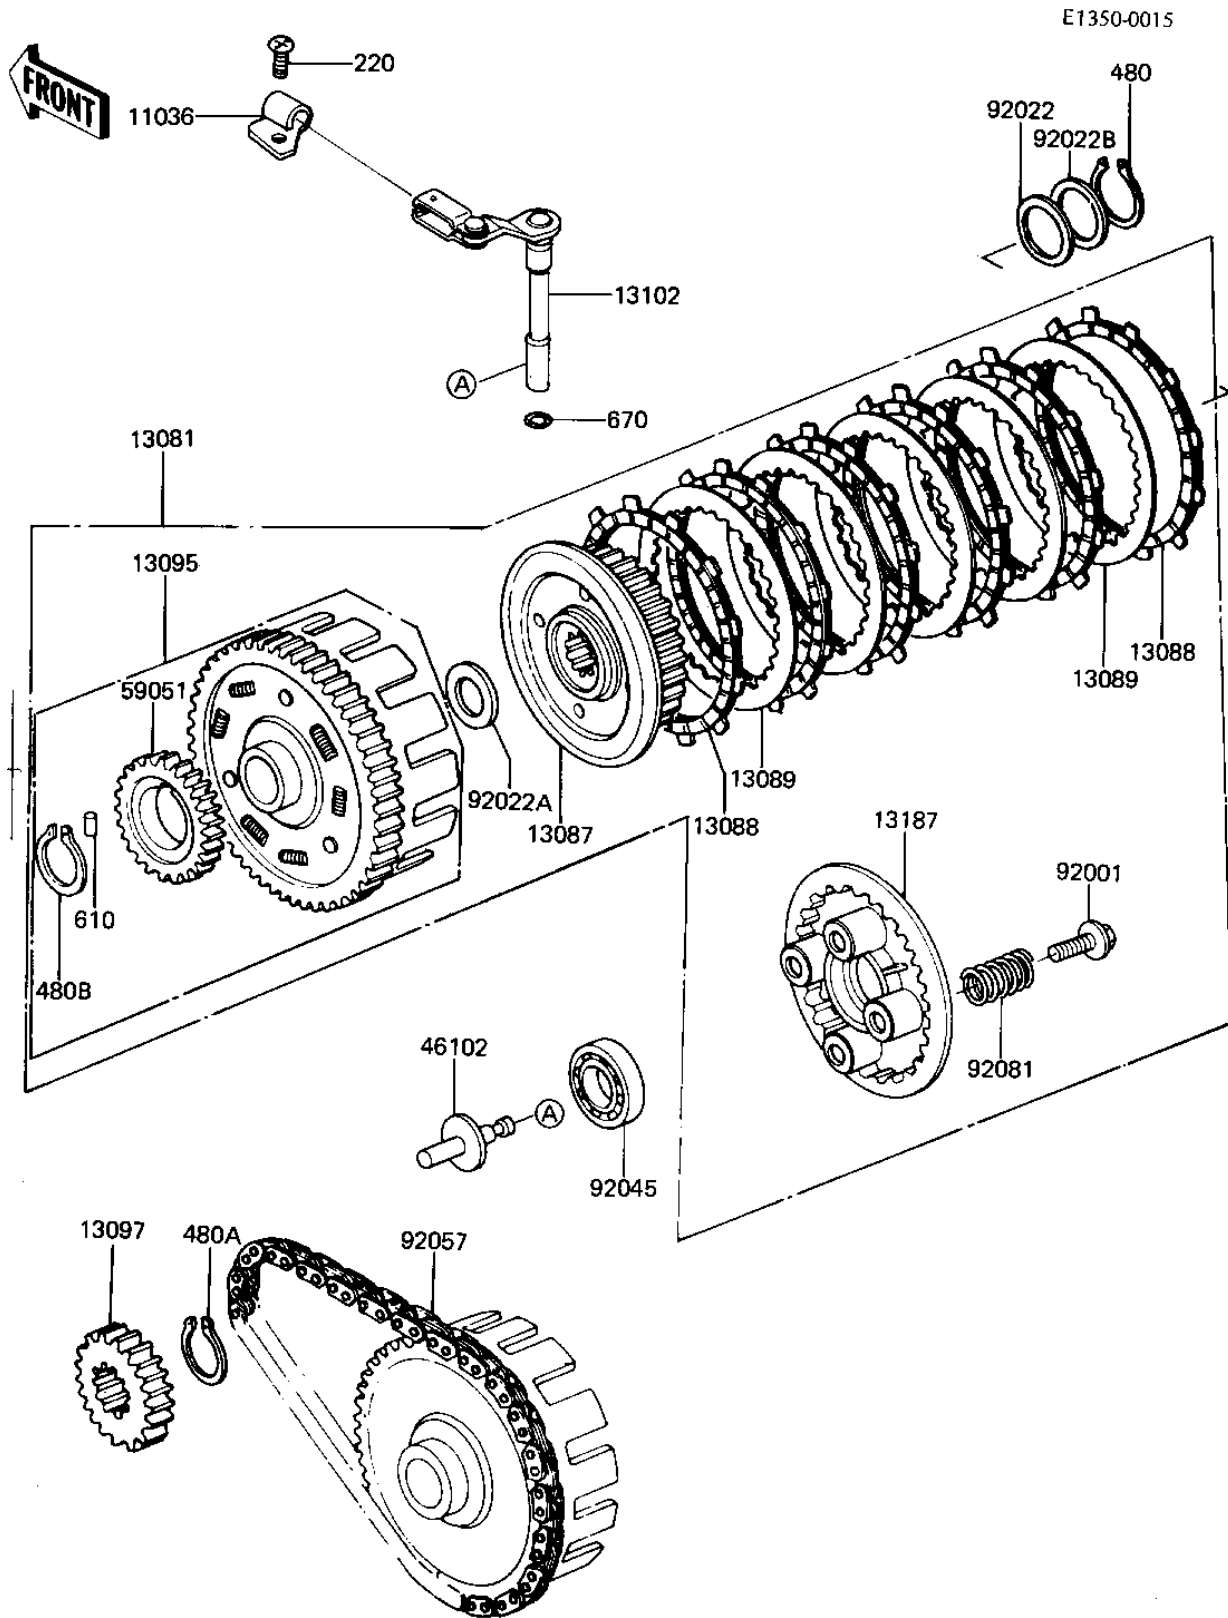

1982 KZ440 Sports, Belt PARTS DIAGRAM

CLUTCH

1982 KZ440 Sports, Belt PARTS LIST

CLUTCH

ITEM NAME	PART NUMBER	QUANTITY
BRACKET-A,CLUTCH RELE (Ref # 11036)	11036-1125	1
CLUTCH-ASSY (Ref # 13081)	13081-1067	1
HUB,CLUTCH (Ref # 13087)	13087-040	1
PLATE,FRICTION (Ref # 13088)	13088-1001	1
PLATE,CLUTCH STEEL (Ref # 13089)	13089-026	1
HOUSING,CLUTCH (Ref # 13095)	13095-1008	1
SPROCKET,PRIMARY (Ref # 13097)	13121-030	1
RELEASE-COMP-CLUTCH (Ref # 13102)	13102-1009	1
PLATE-CLUTCH OPERATIN (Ref # 13187)	13187-1007	1
ROD,CLUTCH (Ref # 46102)	46102-1031	1
GEAR,OIL PUMP,34T (Ref # 59051)	59051-1001	1
BOLT,CLUTCH SPR FITT (Ref # 92001)	92001-1066	1
WASHER-THRUST (Ref # 92022)	92022-225	1
WASHER,CLUTCH THRUST (Ref # 92022A)	92022-288	1
WASHER,CLUTCH TRUST (Ref # 92022B)	92022-302	1
BEARING-BALL,16005(NT (Ref # 92045)	92045-1045	1
CHAIN,PRIMARY DRIVE (Ref # 92057)	13122-005	1
SPRING,CLUTCH (Ref # 92081)	92081-1033	1
SCREW PAN HEAD 6X16 (Ref # 220)	220B0616	1
CIRCLIP 24MM (Ref # 480)	480J2400	1
CIRCLIP,30MM (Ref # 480A)	480J3000	1
CIRCLIP, 38MM (Ref # 480B)	480J3800	1
PIN, DOWELL, 6X6 (Ref # 610)	610A0606	1
"O" RING,9MM (Ref # 670)	670B1509	1