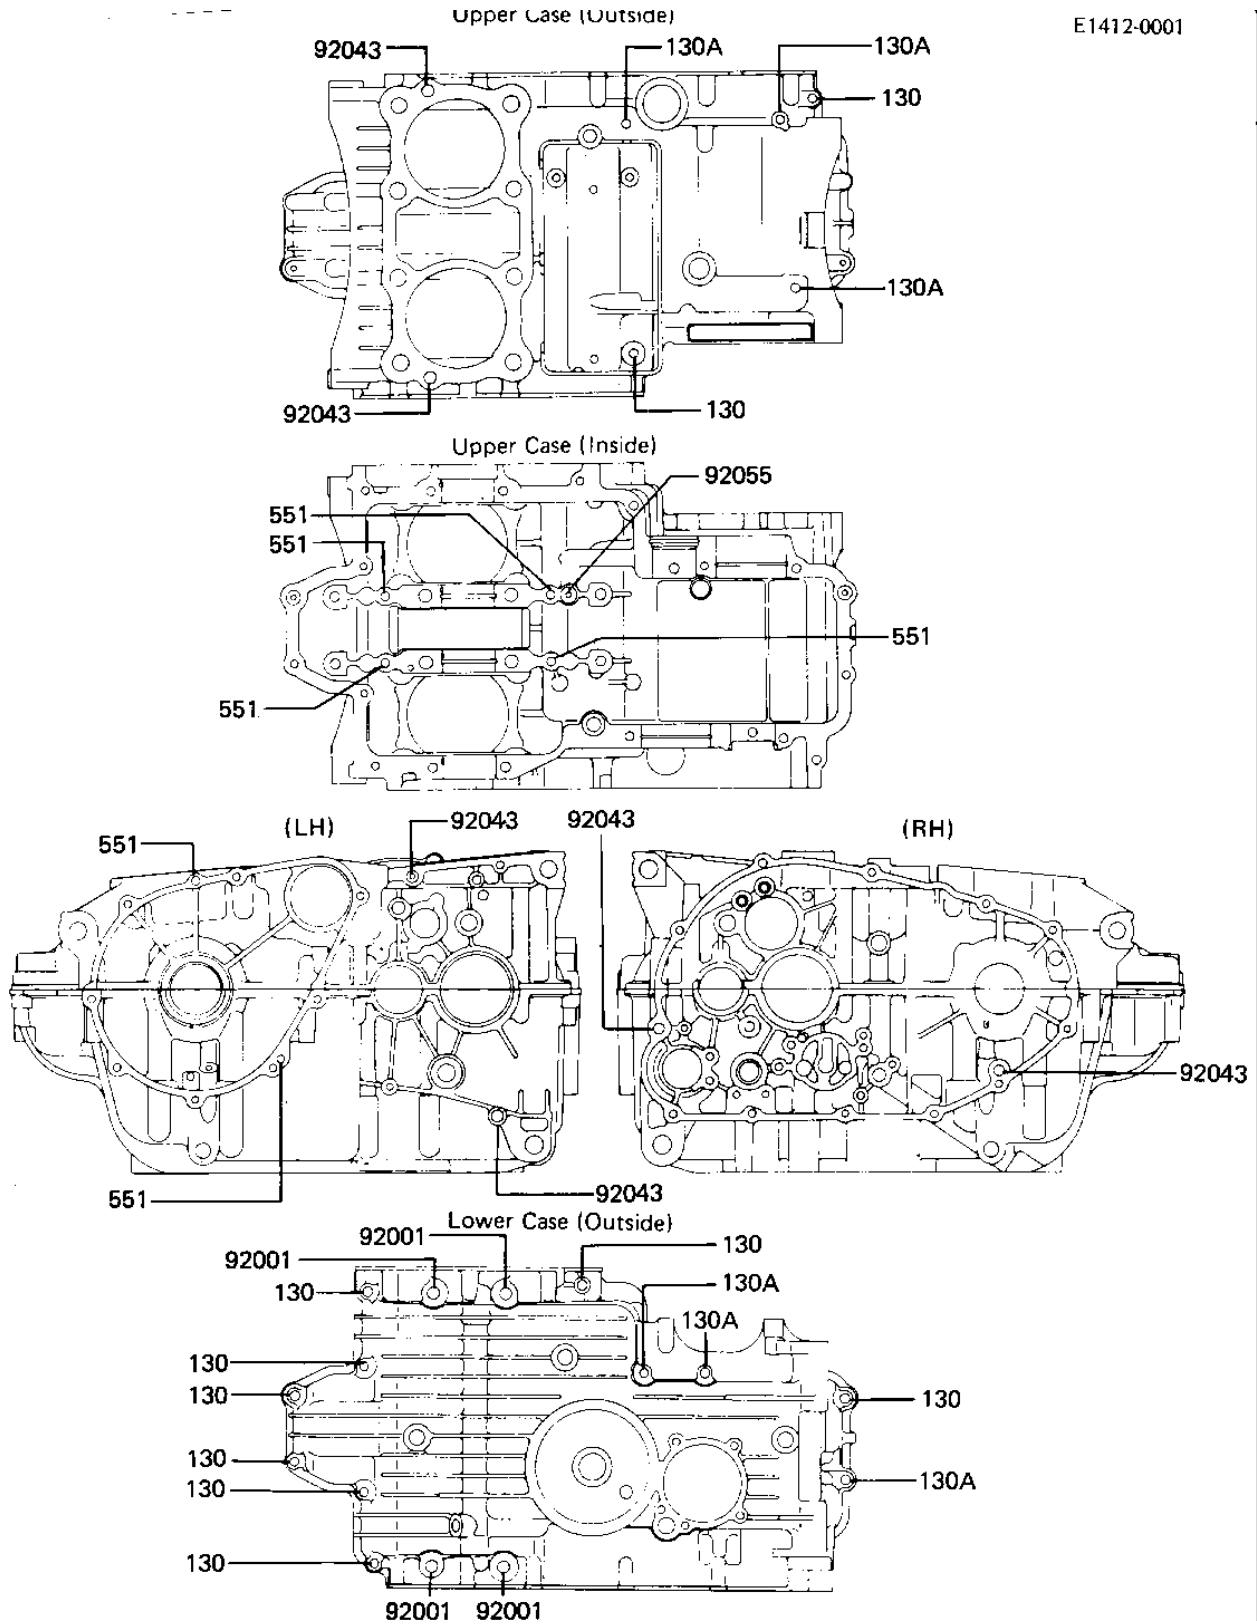

1982 KZ440 Sports, Belt PARTS DIAGRAM

CRANKCASE BOLT & STUD PATTERN

E1412-0001

1982 KZ440 Sports, Belt PARTS LIST

CRANKCASE BOLT & STUD PATTERN

ITEM NAME	PART NUMBER	QUANTITY
BOLT-FLANGED,8X95 (Ref # 92001)	130P0895	1
PIN-DOWEL (Ref # 92043)	92042-007	1
"O" RING (Ref # 92055)	92055-074	1
BOLT,FLANGED,6X55 (Ref # 130)	130G0655	1
BOLT-FLANGED,6X95 (Ref # 130A)	130G0695	1
PIN,DOWEL,6X12 (Ref # 551)	551A0612	1