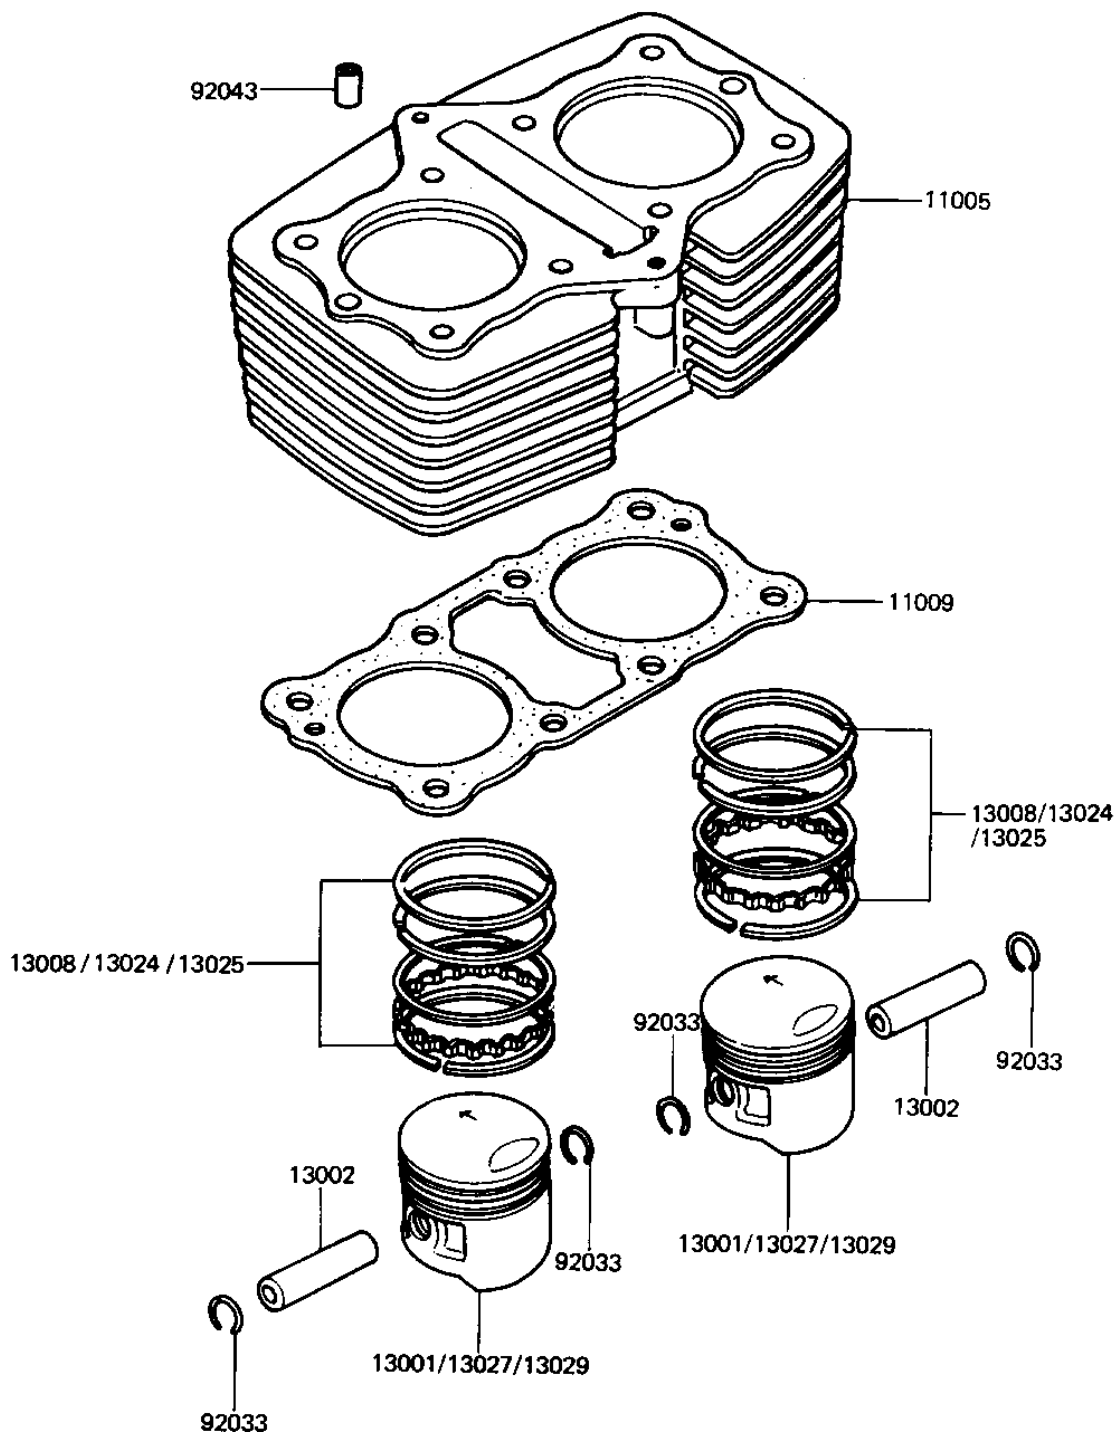

1982 KZ440 Sports, Belt PARTS DIAGRAM

CYLINDER/PISTONS

E1120-0019

1982 KZ440 Sports, Belt PARTS LIST

CYLINDER/PISTONS

ITEM NAME	PART NUMBER	QUANTITY
CYLINDER-ENGINE,SILVE (Ref # 11005)	11005-1166	1
GASKET,CYLINDER BASE (Ref # 11009)	11009-1176	1
PISTON,STD (Ref # 13001)	13001-1032	1
PIN-PISTON (Ref # 13002)	13002-1011	1
RING SET,PISTON,STD (Ref # 13008)	13008-5029	1
RING SET,0.040",O/S (Ref # 13024)	13024-5015	1
RING SET,0.020",O/S (Ref # 13025)	13025-5015	1
PISTON,0.040",O/S (Ref # 13027)	13027-1015	1
PISTON,0.020",O/S (Ref # 13029)	13029-1014	1
CIRCLIP PISTON PIN (Ref # 92033)	92036-005	1
PIN,DOWEL,10X8.2X14 (Ref # 92043)	92043-1037	1