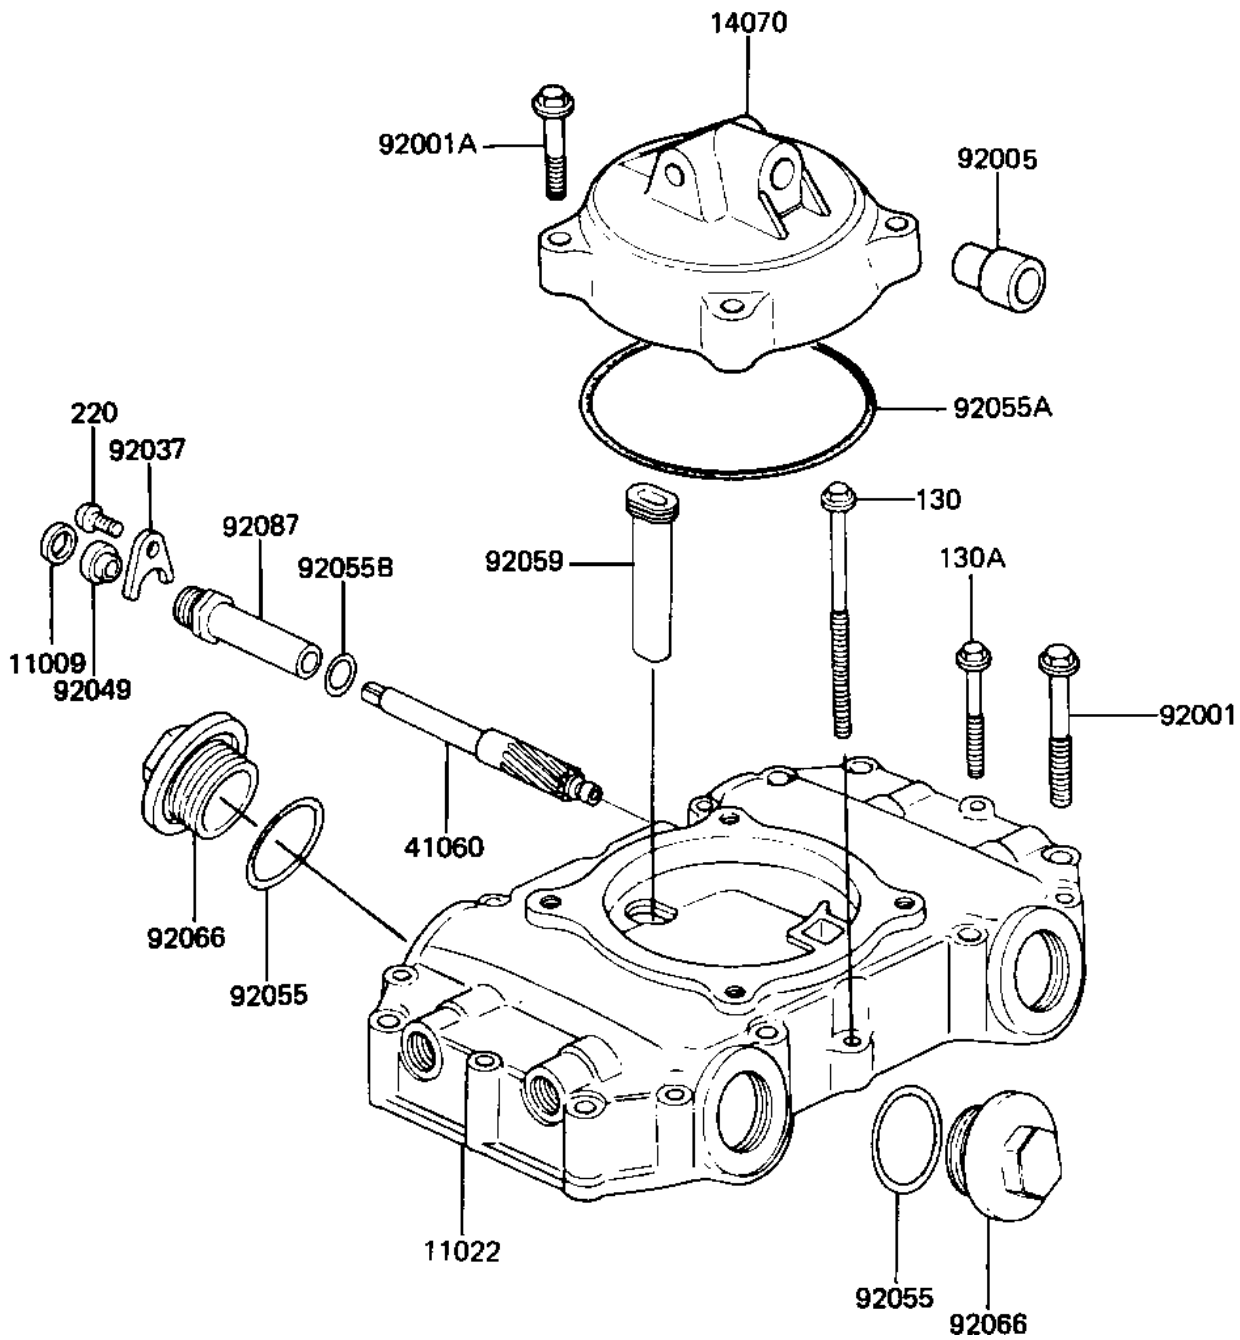

1982 KZ440 Sports, Belt PARTS DIAGRAM

CYLINDER HEAD COVERS

E1112-0028

1982 KZ440 Sports, Belt PARTS LIST

CYLINDER HEAD COVERS

ITEM NAME	PART NUMBER	QUANTITY
GASKET,TACHOMETER GER (Ref # 11009)	92065-103	1
CASE-ROCKER,SILVER (Ref # 11022)	11022-1013	1
BODY,BREATHER (Ref # 14070)	14070-1004	1
GEAR,METER SCREW (Ref # 41060)	41060-1013	1
BOLT,HEX HEAD 8X63 (Ref # 92001)	92002-1215	1
BOLT,HEX HEAD,8X40 (Ref # 92001A)	92002-1214	1
BREATHER JOINT (Ref # 92005)	14067-006	1
CLAMP,METER GEAR (Ref # 92037)	92037-1030	1
OIL SEAL (Ref # 92049)	92050-075	1
"O" RING,VLV ADJUST (Ref # 92055)	92055-1005	1
"O" RING,BREATHER (Ref # 92055A)	92055-1020	1
"O" RING,METER GEAR (Ref # 92055B)	92055-1021	1
TUBE,BREATHER (Ref # 92059)	92059-1002	1
PLUG,VLV ADJUST (Ref # 92066)	92066-1006	1
BUSHING,METER GEAR (Ref # 92087)	92087-1001	1
BOLT-FLANGED,6X105 (Ref # 130)	130G06105	1
BOLT,FLANGED,6X55 (Ref # 130A)	130G0655	1
SCREW PAN HEAD 6X10 (Ref # 220)	220B0610	1