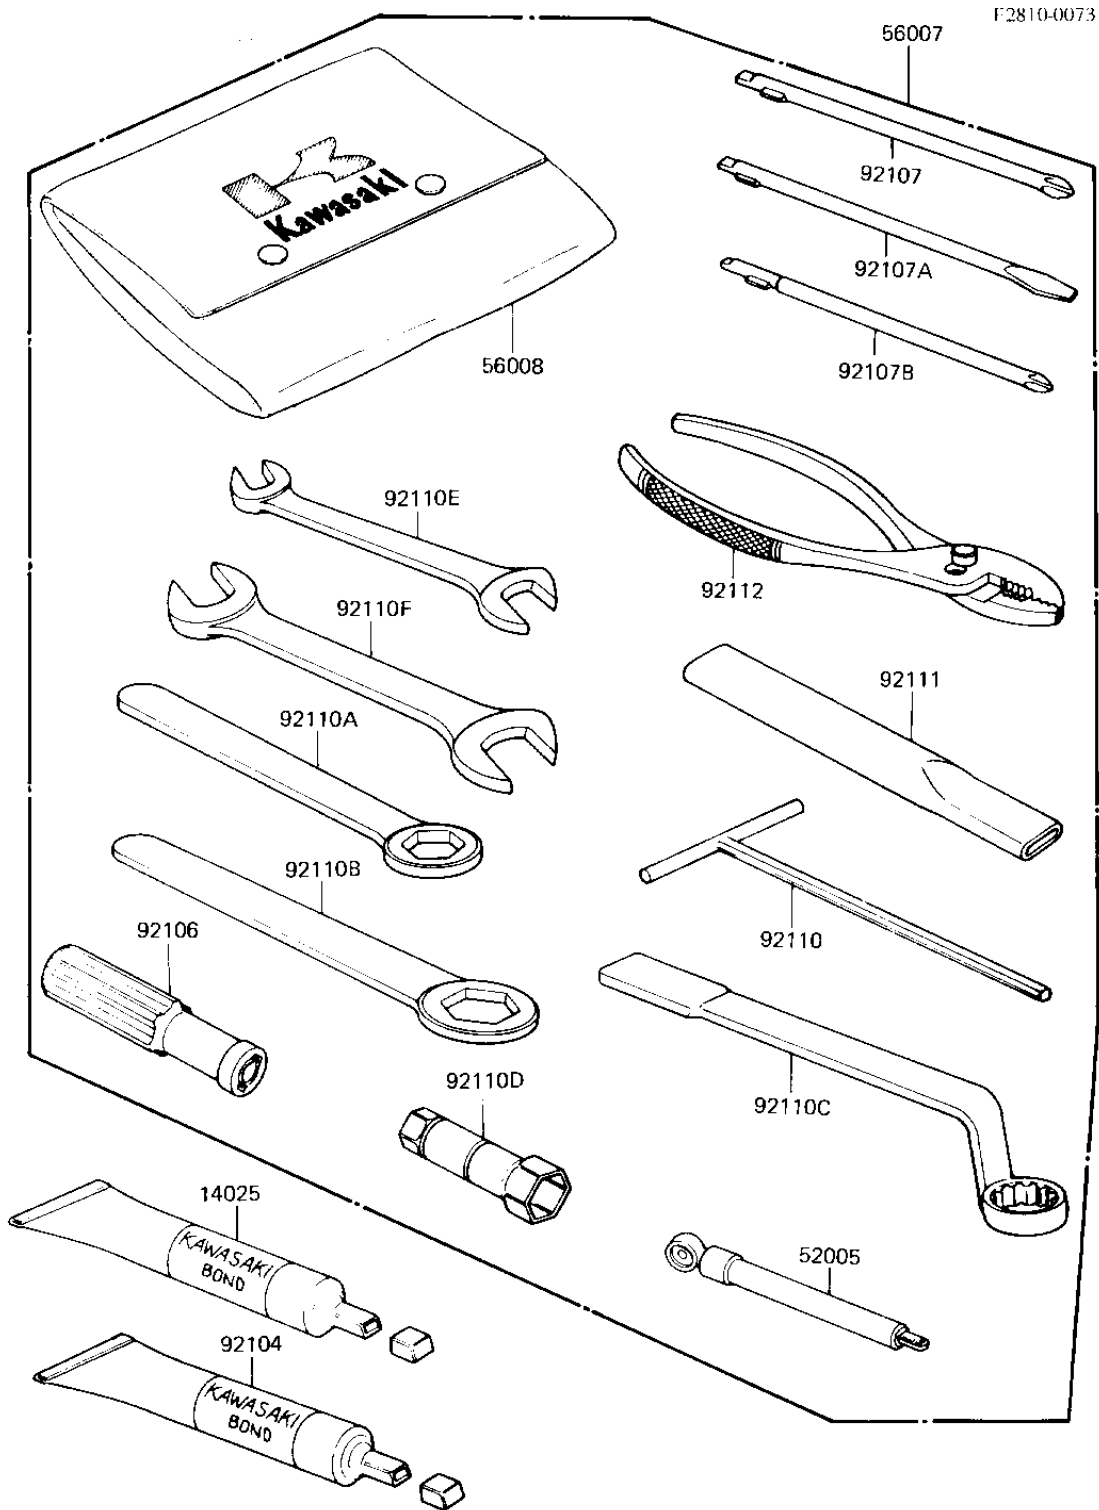

## 1982 KZ1300 Standard PARTS DIAGRAM

OWNER TOOLS

## 1982 KZ1300 Standard PARTS LIST

### OWNER TOOLS

ITEM NAME	PART NUMBER	QUANTITY
BOND,#10 (Ref # 14025)	56019-120	1
GAUGE,AIR,3.5KG/CM2 (Ref # 52005)	52005-1031	1
TOOLKIT (Ref # 56007)	56007-1130	1
BAG,TOOL (Ref # 56008)	56008-1012	1
LIQUID GASKET (Ref # 92104)	92104-002	1
GRIP,SCREW DRIVER (Ref # 92106)	92106-1002	1
TOOL-DRIVER (Ref # 92107)	92107-1052	1
92107-1052 (Canada) (Ref # 92107A)	92107-007	1
92107-1002 (Canada) (Ref # 92107B)	92107-008	1
WRENCH,ALLEN (Ref # 92110)	92110-1017	1
TOOL-WRENCH,BOX END,2 (Ref # 92110A)	92110-1148	1
TOOL-WRENCH,BOX END,2 (Ref # 92110B)	92110-1150	1
WRENCH,17M/M (Ref # 92110C)	92110-1026	1
WRENCH,SPARK PLUG (Ref # 92110D)	92110-1027	1
TOOL-WRENCH,OPEN END (Ref # 92110E)	92110-1038	1
TOOL-WRENCH,OPEN END, (Ref # 92110F)	92110-1153	1
TOOL-WRENCH,OPEN END, (Ref # 92111)	92111-004	1
PLIERS,160MM (Ref # 92112)	92112-003	1