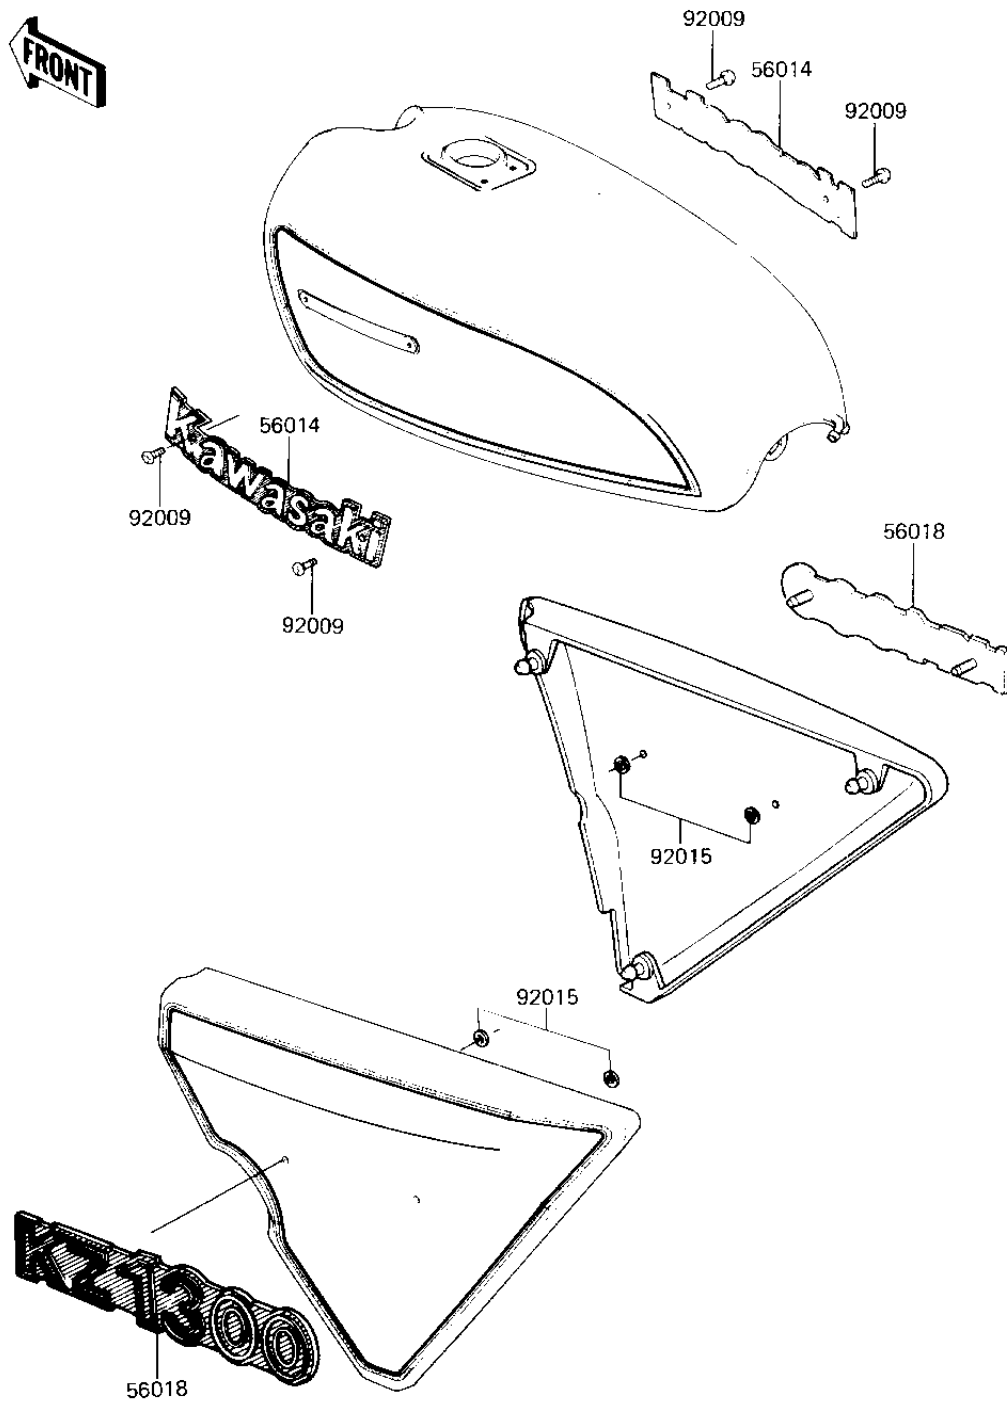

1982 KZ1300 Standard PARTS DIAGRAM

LABELS

F2860-0125

1982 KZ1300 Standard PARTS LIST

LABELS

ITEM NAME	PART NUMBER	QUANTITY
EMBLEM,FUEL TANK (Ref # 56014)	56014-1043	1
MARK,SIDE COVER (Ref # 96018)	56018-1220	1
SCREW-CSK-CROS (Ref # 92009)	221C0306	1
NUT,LOCK,3MM (Ref # 92015)	92018-005	1