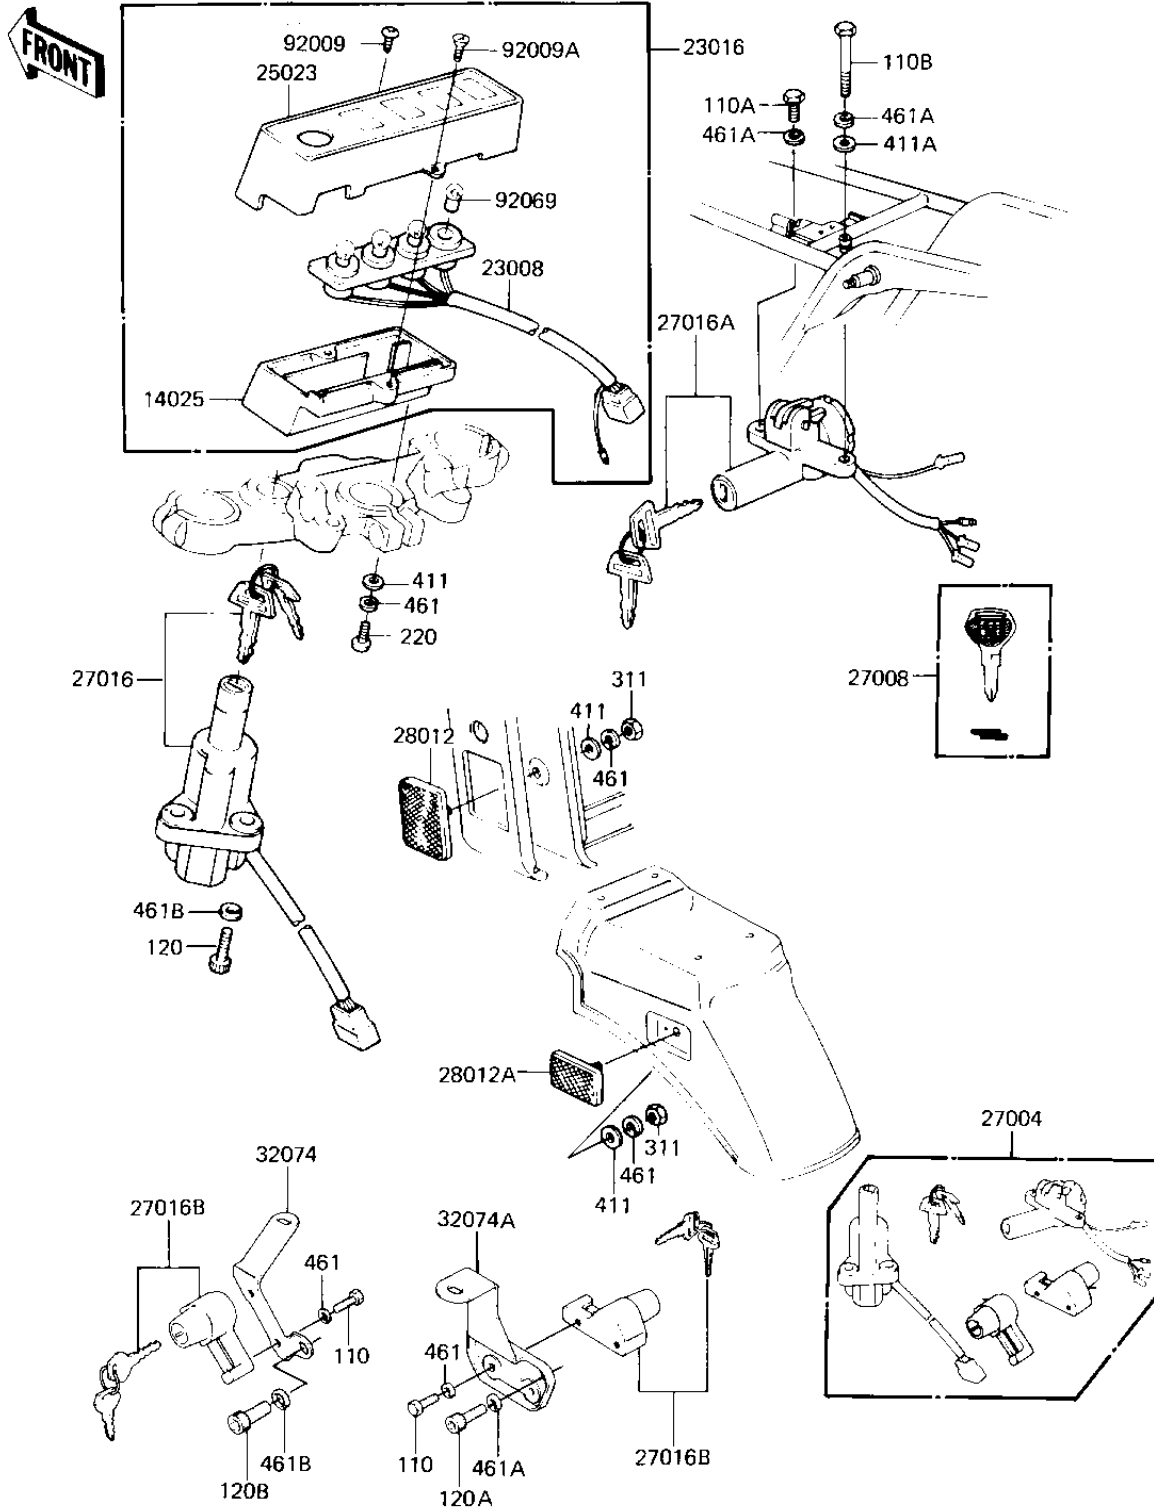

1982 KZ1300 Standard PARTS DIAGRAM

IGNITION SWITCH/LOCKS/REFLECTORS

1982 KZ1300 Standard PARTS LIST

IGNITION SWITCH/LOCKS/REFLECTORS

ITEM NAME	PART NUMBER	QUANTITY
COVER,PILOT LAMP,LOWE (Ref # 14025)	14025-1117	1
SOCKET ASSY,PILOT LAM (Ref # 23008)	23008-1041	1
LAMP ASSY,PILOT (Ref # 23016)	23016-1014	1
COVER,PILOT LAMP,UPPE (Ref # 25023)	25023-1014	1
SWITCH-ASSY (Ref # 27004)	27004-5371	1
KEY-LOCK,BLANK (Ref # 27008)	27008-1103	1
IGNITION&STEERING ASY (Ref # 27016)	27016-5026	1
LOCK ASSY,SEAT (Ref # 27016A)	27016-5027	1
LOCK ASSY,HELMET (Ref # 27016B)	27016-5036	1
REFLECTOR,REFLEX(FRON (Ref # 28012)	28012-1003	1
REFLECTOR-REFLEX,RR (Ref # 28012A)	28012-1054	1
BRACKET-LOCK,HLMT,LH (Ref # 32074)	32074-1020	1
BRACKET-LOCK,HLMT,RH (Ref # 32074A)	32074-1021	1
SCREW,TAPPING,3.5X10 (Ref # 92009)	92009-1073	1
SCREW,CNTSNK HED,4X10 (Ref # 92009A)	92009-1074	1
BULB 12V 3W (Ref # 92069)	92069-018	1
BOLT HEX HEAD 5X10 (Ref # 110)	110B0510	1
BOLT-UPSET,6X12 (Ref # 110A)	112G0612	1
BOLT,HEX HEAD,6X50 (Ref # 110B)	110G0650	1
BOLT,SOCKET,8X22 (Ref # 120)	120P0822	1
BOLT-SOCKET (Ref # 120A)	120S0610	1
BOLT-SOCKET (Ref # 120B)	120S0814	1
UNAVAILABLE IN PRICE BOOK (Ref # 220)	214B0516A	1
NUT,5MM (Ref # 311)	311B0500	1
WASHER PLAIN 5MM (Ref # 411)	411B0500	1
WASHER PLAIN 6MM (Ref # 411A)	411B0600	1
WASHER SPRING 5MM (Ref # 461)	461F0500	1
WASHER SPRING 6MM (Ref # 461A)	461F0600	1
WASHER SPRING 8MM (Ref # 461B)	461F0800	1