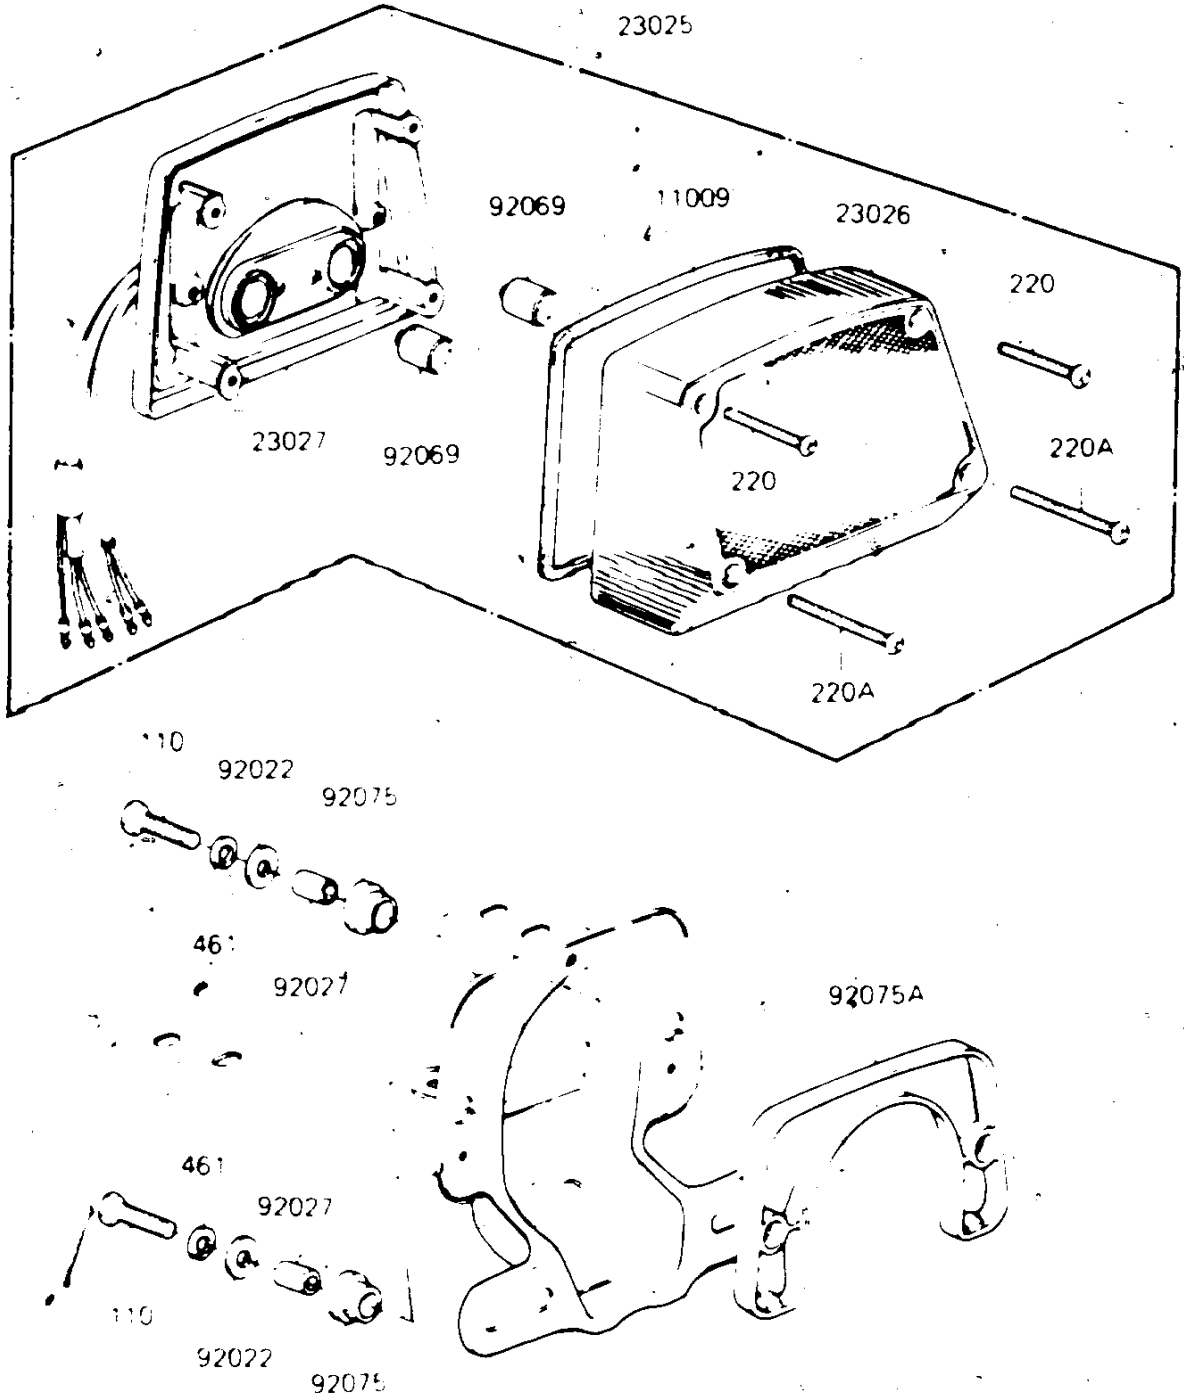

1982 KZ1300 Standard PARTS DIAGRAM

TAILLIGHT

FRONT

1982 KZ1300 Standard PARTS LIST

TAILLIGHT

ITEM NAME	PART NUMBER	QUANTITY
GASKET,TAIL LAMP LENS (Ref # 11009)	11009-1098	1
LAMP ASSY,TAIL (Ref # 23025)	23025-1007	1
LENS,TAIL LAMP (Ref # 23026)	23026-1004	1
BODY,TAIL LAMP (Ref # 23027)	23027-1003	1
WASHER 6.5X20X1.6T (Ref # 92022)	92022-125	1
COLLAR 6.8X10X14.5 (Ref # 92027)	92027-156	1
BULB,12V 32/3CP (Ref # 92069)	92069-059	1
DAMPER RUBBER (Ref # 92075)	92075-1092	1
DAMPER RUBBER,TAIL LP (Ref # 92075A)	92075-1111	1
BOLT-UPSET (Ref # 110)	112G0625	1
SCREW,PAN HEAD,4X45 (Ref # 220)	220E0445A	1
SCREW-PAN-CROS (Ref # 220A)	220B0460	1
WASHER SPRING 6MM (Ref # 461)	461F0600	1