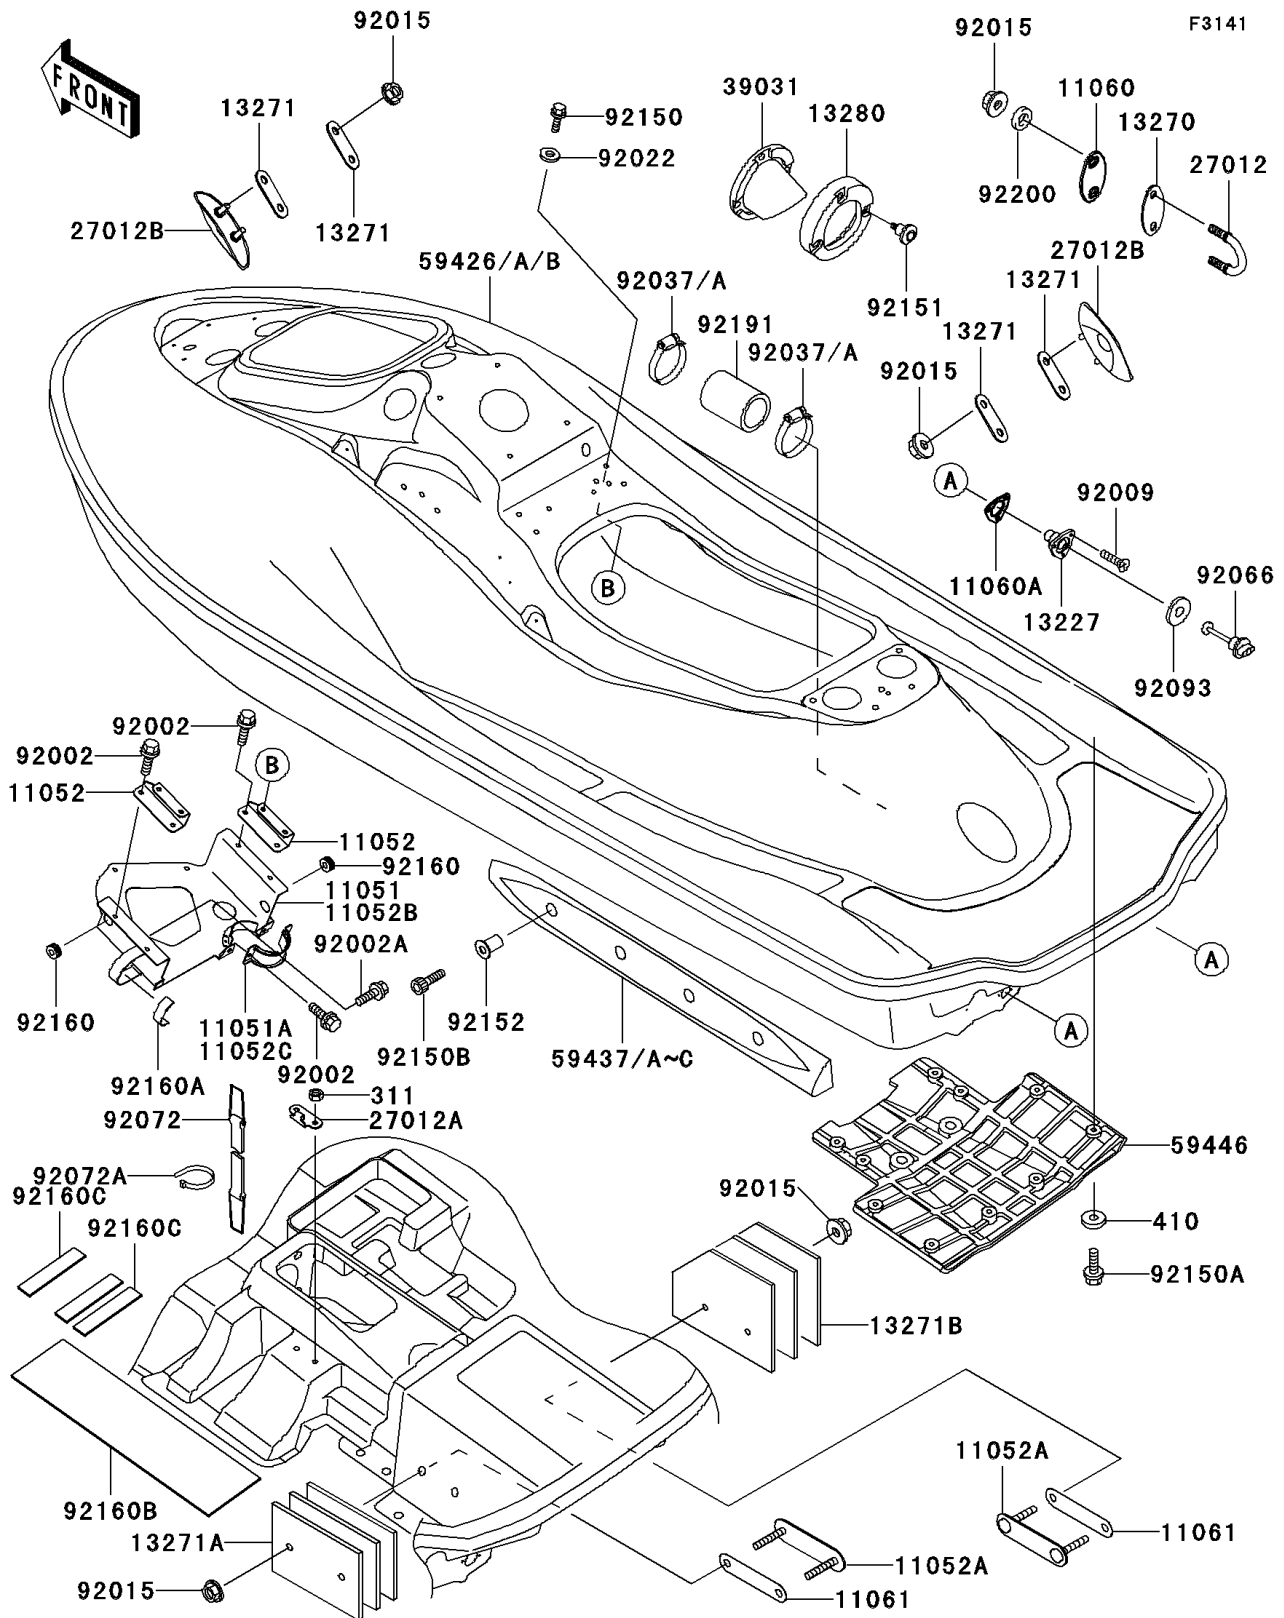

2001 JET SKI® Ultra® 130 D.I. PARTS DIAGRAM

Hull

2001 JET SKI® Ultra® 130 D.I. PARTS LIST

Hull

ITEM NAME	PART NUMBER	QUANTITY
BRACKET,EMM&CONDENSOR (Ref # 11051)	11051-3734	1
BRACKET,FILTER (Ref # 11051A)	11051-3801	1
BRACKET (Ref # 11052)	11052-3741	1
BRACKET (Ref # 11052A)	11052-3750	1
GASKET,U HOOK,RR (Ref # 11060)	11060-3800	1
GASKET,DRAIN PLUG (Ref # 11060A)	11060-3801	1
GASKET (Ref # 11061)	11061-3705	1
HOUSING,DRAIN PLUG (Ref # 13227)	13227-3711	1
PLATE (Ref # 13270)	13270-3860	1
PLATE (Ref # 13271)	13271-3724	1
PLATE (Ref # 13271A)	13271-3824	1
PLATE (Ref # 13271B)	13271-3831	1
HOLDER,EXHAUST VALVE (Ref # 13280)	13280-3718	1
HOOK (Ref # 27012)	27012-3797	1
HOOK (Ref # 27012A)	27012-3816	1
HOOK,BOW,F.BLACK (Ref # 27012B)	27012-3822-6Z	1
CAP-END (Ref # 39031)	39031-3704	1
HULL-COMP,J.WHITE (Ref # 59426)	59426-3913-8C	1
STABILIZER,LH,O.BLUE (Ref # 59437)	59437-3733-253	1
STABILIZER,RH,O.BLUE (Ref # 59437B)	59437-3734-253	1
COVER-JET PUMP (Ref # 59446)	59446-3749	1
BOLT,6X16 (Ref # 92002)	92002-3728	1
BOLT,6X20 (Ref # 92002A)	92002-3755	1
SCREW,TAPPING,4X16 (Ref # 92009)	92009-3849	1
NUT,FLANGED,8MM (Ref # 92015)	92015-3709	1
WASHER,6.2X20X2 (Ref # 92022)	92022-3714	1
CLAMP (Ref # 92037A)	92037-509	1
PLUG,RR,DRAIN (Ref # 92066)	92066-3744	1
BAND,340X22 (Ref # 92072)	92072-3805	1

2001 JET SKI® Ultra® 130 D.I. PARTS LIST

Hull

ITEM NAME	PART NUMBER	QUANTITY
BAND,L=99 (Ref # 92072A)	92072-3871	1
SEAL (Ref # 92093)	92093-3720	1
BOLT,6X18 (Ref # 92150)	92150-3729	1
BOLT,SOCKET,6X18 (Ref # 92150A)	92150-3775	1
NUT-HEX,6MM (Ref # 311)	311R0600	1
WASHER-PLAIN-SMALL,6MM (Ref # 410)	410S0600	1
BOLT,SOCKET,6X30 (Ref # 92150B)	92150-3822	1
BOLT,SOCKET,M6,SHOULDER (Ref # 92151)	92151-3746	1
COLLAR (Ref # 92152)	92152-3715	1
DAMPER (Ref # 92160)	92160-1012	1
DAMPER (Ref # 92160A)	92160-3793	1
DAMPER (Ref # 92160B)	92160-3839	1
DAMPER (Ref # 92160C)	92160-3840	1
TUBE,39X51X70 (Ref # 92191)	92191-3856	1
WASHER (Ref # 92200)	92200-3779	1