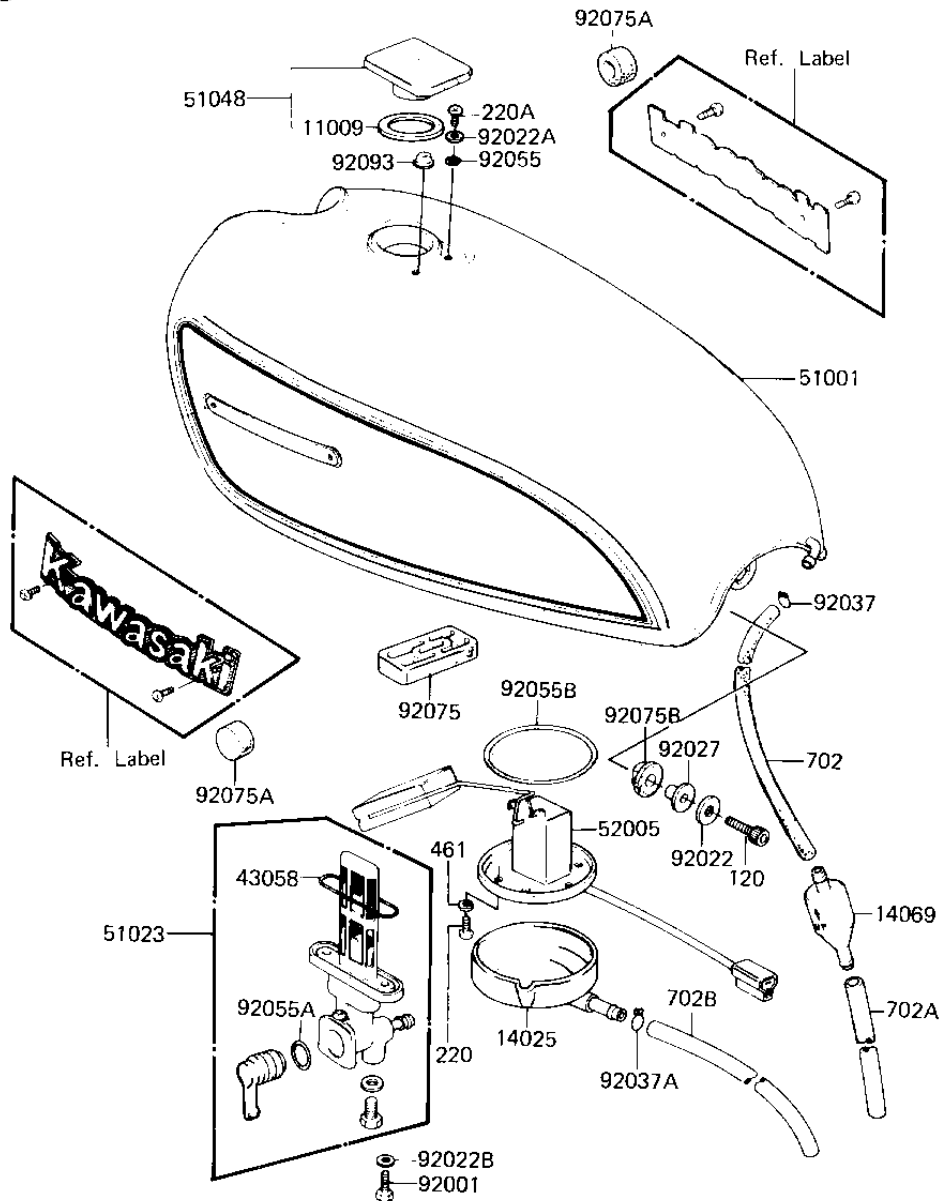

1982 KZ1300 Standard PARTS DIAGRAM

FUEL TANK

F2410-0110

FRONT

1982 KZ1300 Standard PARTS LIST

FUEL TANK

ITEM NAME	PART NUMBER	QUANTITY
GASKET,FUEL TANK CAP (Ref # 11009)	11009-1051	1
COVER,FUEL GAGE (Ref # 14025)	14025-1091	1
BREATHER,FUEL TANK (Ref # 14069)	14069-1004	1
"O" RING (Ref # 43058)	51039-010	1
TANK-FUEL,EBONY (Ref # 51001)	51001-5154-8G	1
TAP ASSY,FUEL (Ref # 51023)	51023-1028	1
CAP ASSY,FUEL TANK (Ref # 51048)	51048-1019	1
GAGE,FUEL (Ref # 52005)	52005-1006	1
BOLT,6X20,FUEL TAP (Ref # 92001)	92001-1091	1
UNAVAILABLE IN PRICE BOOK (Ref # 92022)		1
WASHER,PLAIN (Ref # 92022A)	92022-1038	1
WASHER-PLAIN (Ref # 92022B)	92022-183	1
COLLAR,FUEL TANK FITT (Ref # 92027)	92027-1134	1
CLAMP FUEL PIPE (Ref # 92037)	92037-010	1
CLAMP,CHAIN OILER (Ref # 92037A)	92037-147	1
"O" RING (Ref # 92055)	92055-1023	1
"O" RING (Ref # 92055A)	92055-1036	1
"O" RING (Ref # 92055B)	92055-1067	1
DAMPER,FUEL TANK,REAR (Ref # 92075)	92075-1114	1
DAMPER,FUEL TANK,FRON (Ref # 92075A)	92075-1115	1
DAMPER,FUEL TANK,FITT (Ref # 92075B)	92075-1116	1
OIL SEAL,FUEL TANK (Ref # 92093)	92093-1030	1
BOLT,SOCKET,8X30 (Ref # 120)	120P0830	1
SCREW PAN HEAD 5X8 (Ref # 220)	220B0508	1
SCREW PAN HEAD 5X10 (Ref # 220A)	220B0510	1
WASHER SPRING 5MM (Ref # 461)	461F0500	1
TUBE,RUBBER,7X10X280 (Ref # 702)	702A07280	1
TUBE,RUBBER,7X10X400 (Ref # 702A)	702A07400	1
TUBE-BREATHING (BULK) (Ref # 702B)	702A071000	1