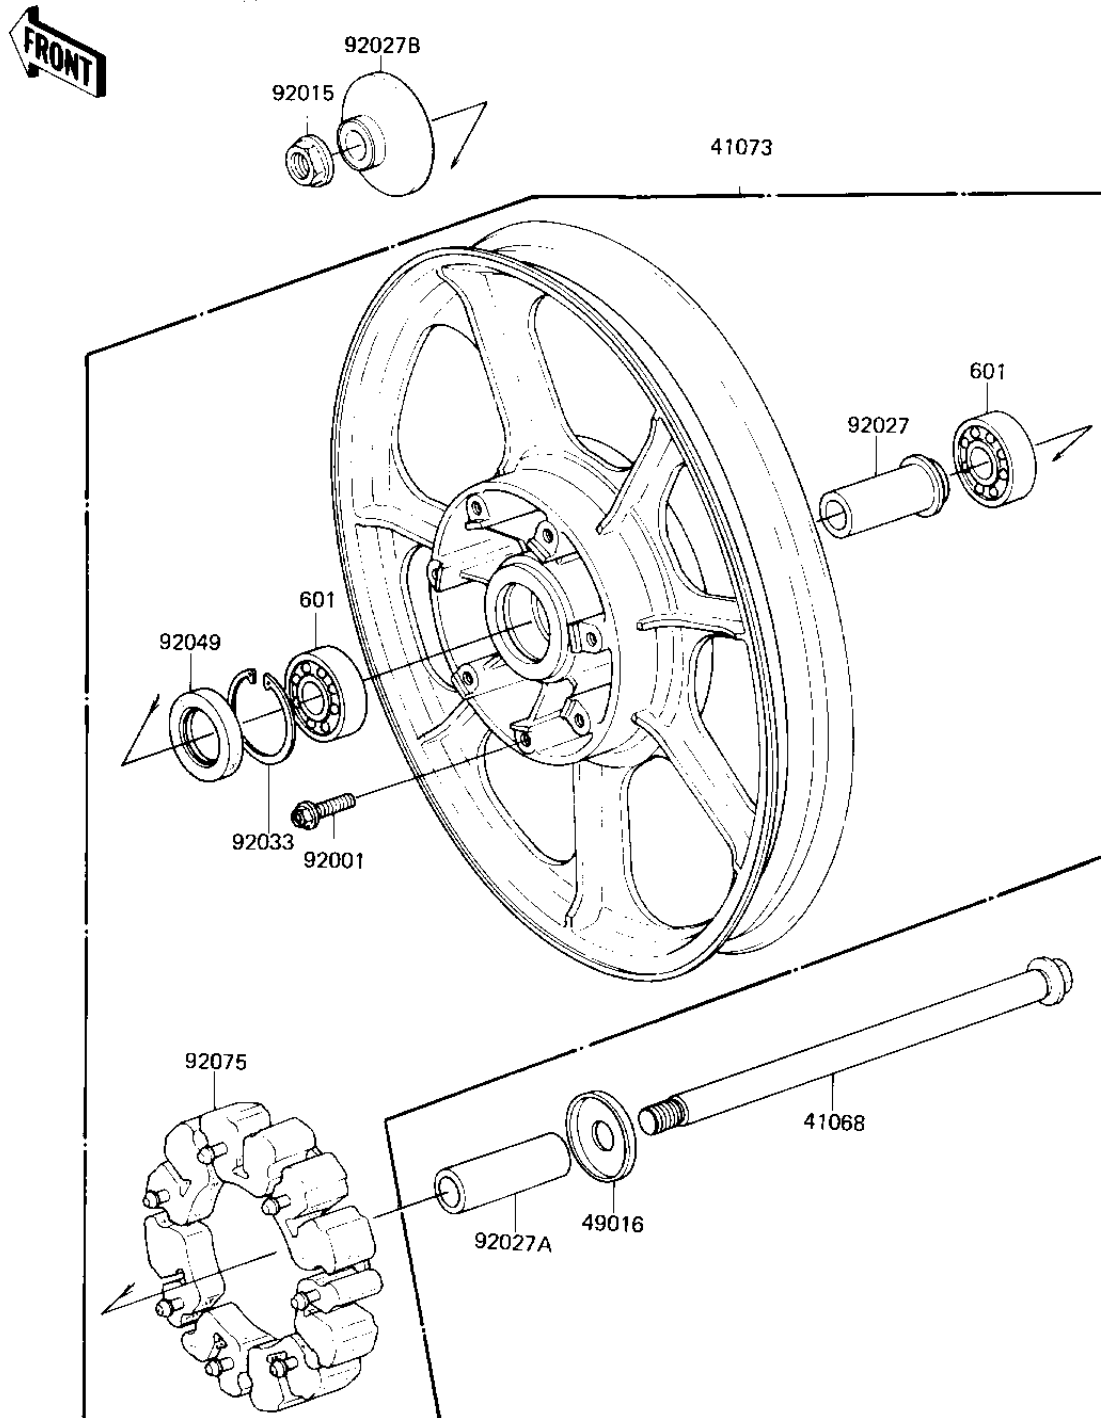

1982 KZ1300 Standard PARTS DIAGRAM

REAR WHEEL/HUB

F2240-0077

1982 KZ1300 Standard PARTS LIST

REAR WHEEL/HUB

ITEM NAME	PART NUMBER	QUANTITY
AXLE,REAR (Ref # 41068)	41068-1017	1
SOLID WHEEL ASSY,REAR (Ref # 41073)	41073-1024	1
COVER (Ref # 49016)	49016-1019	1
BOLT,8X28 (Ref # 92001)	92001-1095	1
NUT,FLANGED,18MM (Ref # 92015)	92015-2186	1
COLLAR (Ref # 92027)	92027-1124	1
COLLAR (Ref # 92027A)	92027-1126	1
COLLAR,FRONT AXLE (Ref # 92027B)	92027-1127	1
RING,SNAP,56.2M/M (Ref # 92033)	92033-1043	1
OIL SEAL (Ref # 92049)	92049-1021	1
SHOCK DAMPER,REAR HUB (Ref # 92075)	92075-1098	1
BALL BEARING,#6304Z (Ref # 601)	601B6304Z	1