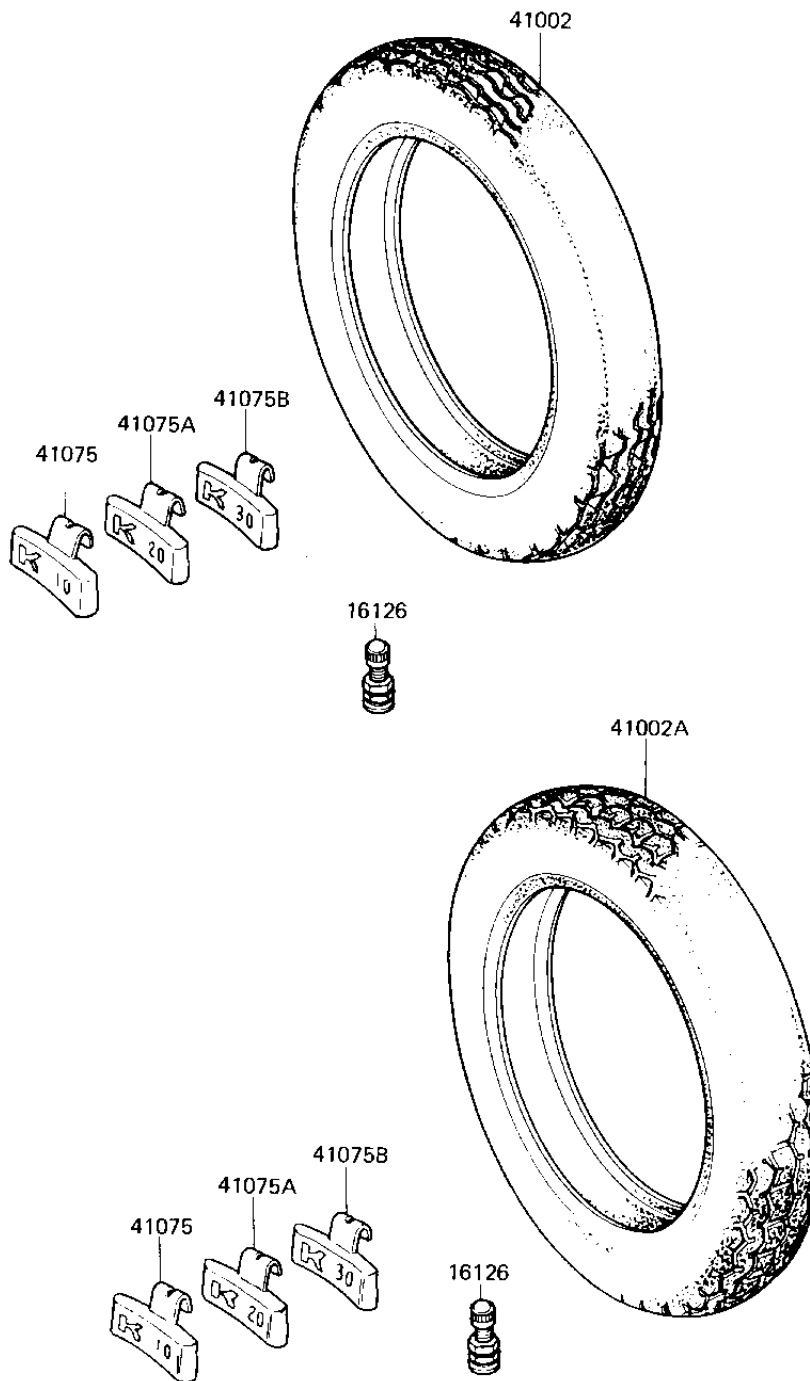

1982 KZ1300 Standard PARTS DIAGRAM

TIRES

F2210-0066

1982 KZ1300 Standard PARTS LIST

TIRES

ITEM NAME	PART NUMBER	QUANTITY
VALVE (Ref # 16126)	16126-1136	1
TIRE MN90-18 F8 F (Ref # 41002)	41002-1048	1
TIRE MT90-17 K100M R (Ref # 41002A)	41002-1049	1
BALANCER-WHEEL,10G (Ref # 41075)	41075-1011	1
BALANCER-WHEEL,20G (Ref # 41075A)	41075-1012	1
BALANCER-WHEEL,30G (Ref # 41075B)	41075-1013	1