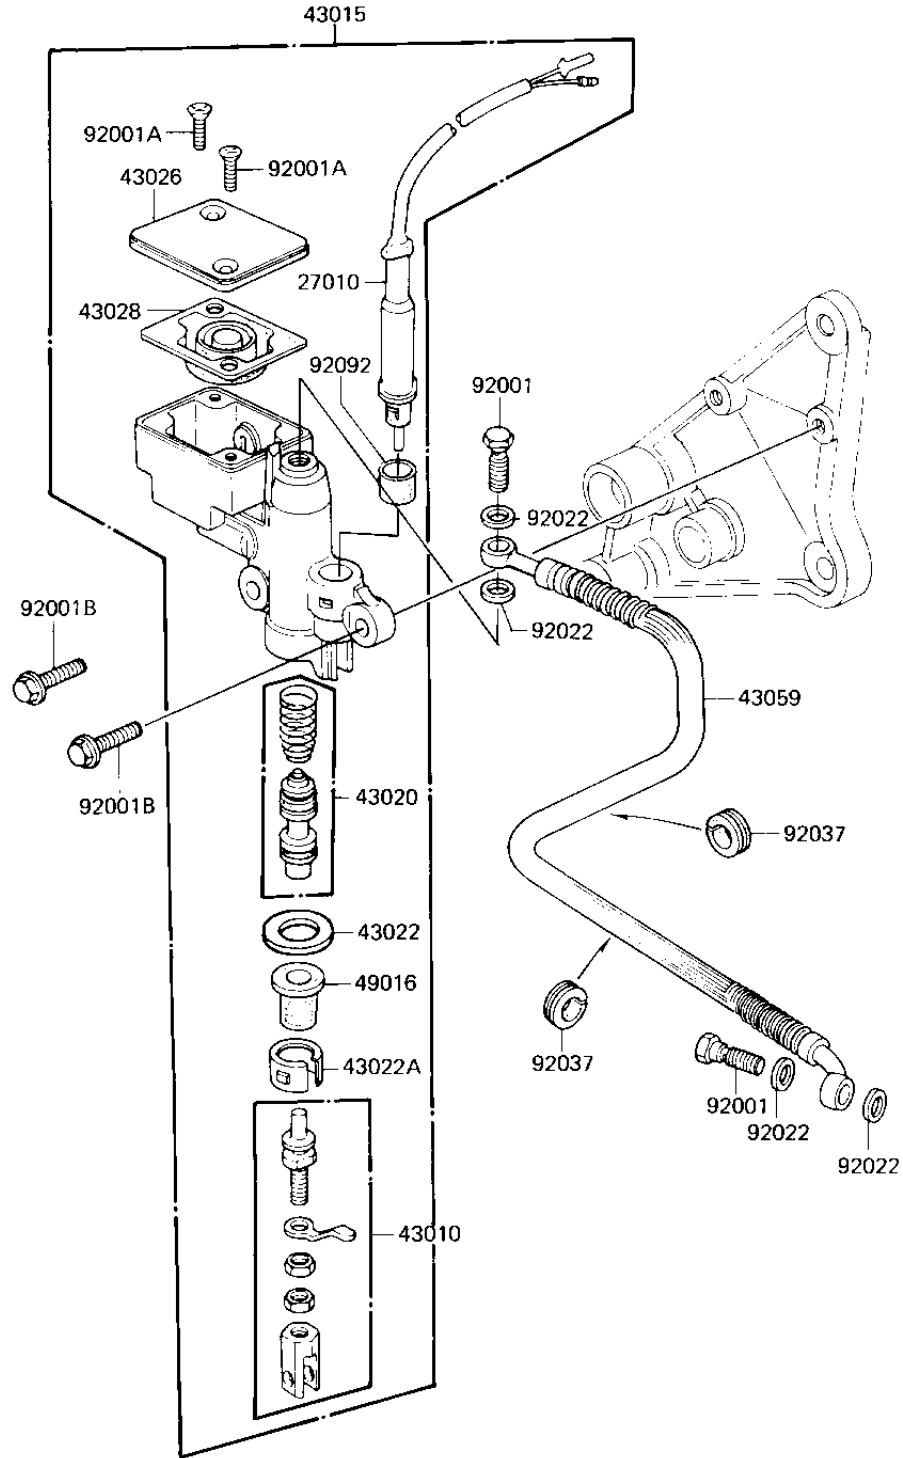

1982 KZ1300 Standard PARTS DIAGRAM

REAR MASTER CYLINDER

F2293-0023

1982 KZ1300 Standard PARTS LIST

REAR MASTER CYLINDER

ITEM NAME	PART NUMBER	QUANTITY
SWITCH,REAR BRAKE (Ref # 27010)	27010-1027	1
ROD ASSY,BRAKE (Ref # 43010)	43010-1001	1
CYLINDER ASSY,REAR (Ref # 43015)	43015-1062	1
PISTON-COMP-BRAKE (Ref # 43020)	43020-1024	1
STOPPER,PISTON (Ref # 43022)	43022-1002	1
STOPPER,DUST COVER (Ref # 43022A)	43022-1003	1
CAP,OIL CUP (Ref # 43026)	43026-1013	1
DIAPHRAGM (Ref # 43028)	43028-1007	1
HOSE-BRAKE,L=620 (Ref # 43059)	43059-1177	1
DUST COVER (Ref # 49016)	49016-1026	1
BOLT,OIL,L=23 (Ref # 92001)	92002-1888	1
SCREW,COUNTERSUNK HED (Ref # 92001A)	92001-1055	1
BOLT,8X28 (Ref # 92001B)	92001-1095	1
WASHER-OIL BOLT (Ref # 92022)	43067-001	1
DAMPER RUBBER (Ref # 92037)	43064-007	1
BUSHING (Ref # 92092)	92092-1007	1