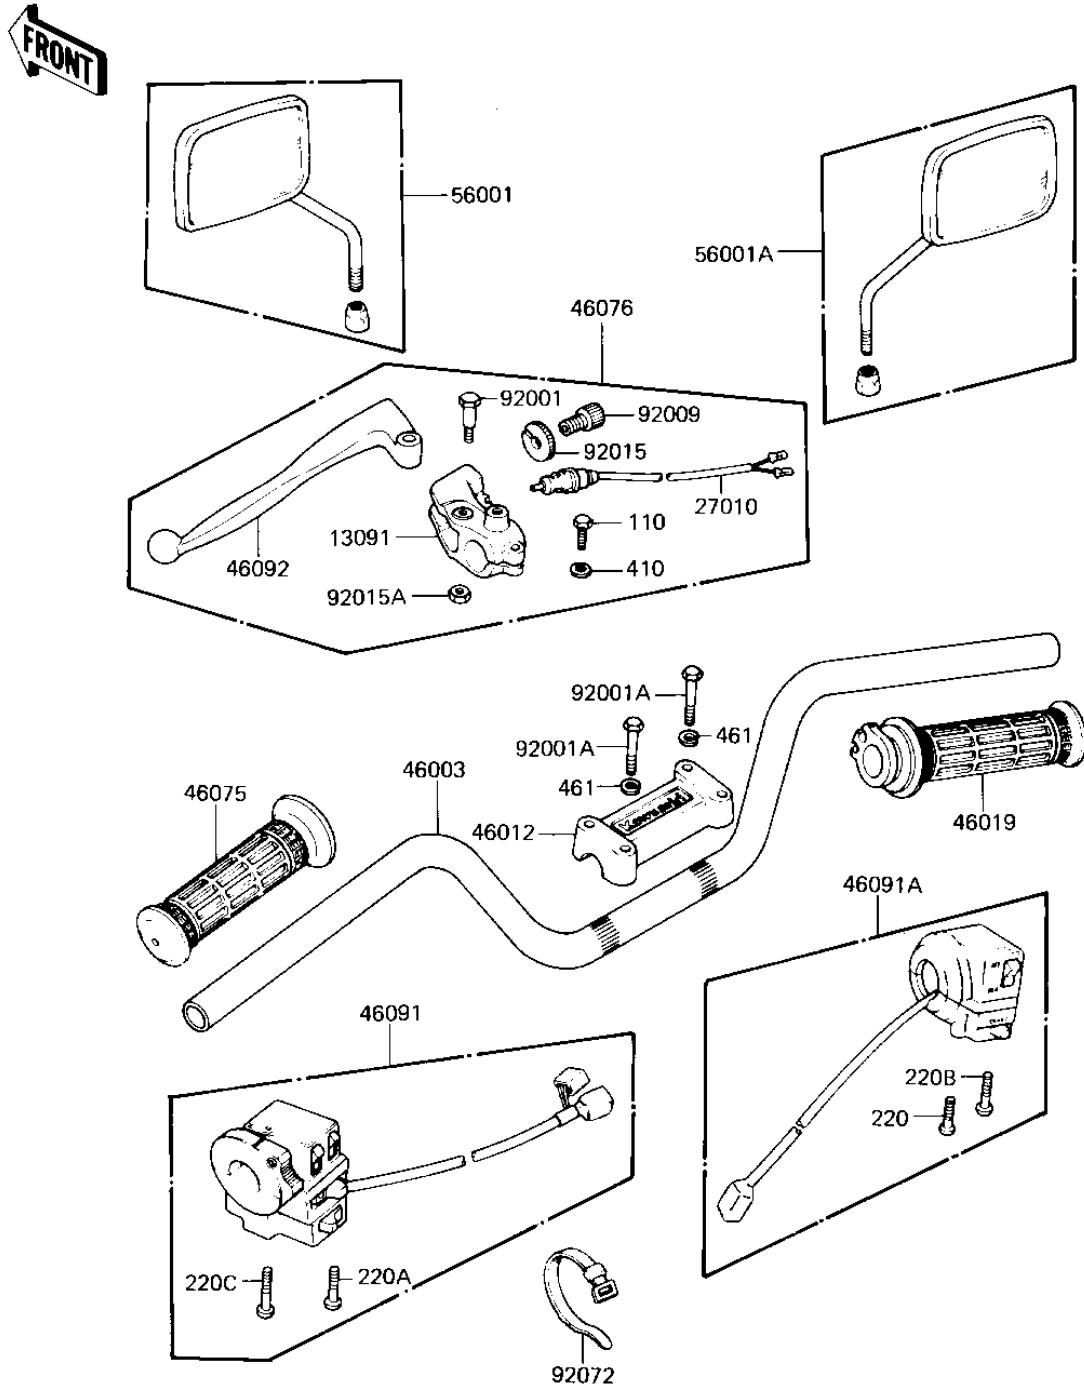

1982 KZ1300 Standard PARTS DIAGRAM

HANDLEBAR

F2310-0163

1982 KZ1300 Standard PARTS LIST

HANDLEBAR

ITEM NAME	PART NUMBER	QUANTITY
HOLDER,CLUTCH LEVER (Ref # 13091)	13091-1046	1
SWITCH,CLUTCH (Ref # 27010)	27043-002	1
HANDLEBAR (Ref # 46003)	46003-1030	1
HOLDER,HANDLEBAR (Ref # 46012)	46012-1007	1
GRIP-ASSY,THROTTLE (Ref # 46019)	46019-1013	1
GRIP,LH (Ref # 46075)	46075-1020	1
LEVER ASSY,CLUTCH (Ref # 46076)	46076-1006	1
HOUSING ASSY,L.H (Ref # 46091)	46091-1059	1
HOUSING ASSY,R.H (Ref # 46091A)	46091-1080	1
LEVER,CLUTCH (Ref # 46092)	46092-1005	1
MIRROR-ASSY,LH (Ref # 56001)	56001-1089	1
MIRROR-ASSY,RH (Ref # 56001A)	56001-1090	1
BOLT,CLUTCH LEVER FIT (Ref # 92001)	92001-1075	1
BOLT 8X38 (Ref # 92001A)	92001-1405	1
SCREW CABLE ADJUST (Ref # 92009)	46055-003	1
NUT-LOCK (Ref # 92015)	46056-005	1
NUT (Ref # 92015A)	92019-008	1
BAND,MIDDLE (Ref # 92072)	92072-031	1
BOLT, HEX HEAD 6X22 (Ref # 110)	110N0622	1
SCREW PAN HEAD 5X30 (Ref # 220)	220B0530	1
SCREW-PAN-CROS (Ref # 220A)	220B0535	1
SCREW-PAN-CROS (Ref # 220B)	220B0540	1
SCREW PAN HEAD 5X45 (Ref # 220C)	220B0545	1
WASHER PLAIN 6MM (Ref # 410)	410B0600	1
WASHER SPRING 8MM (Ref # 461)	461F0800	1