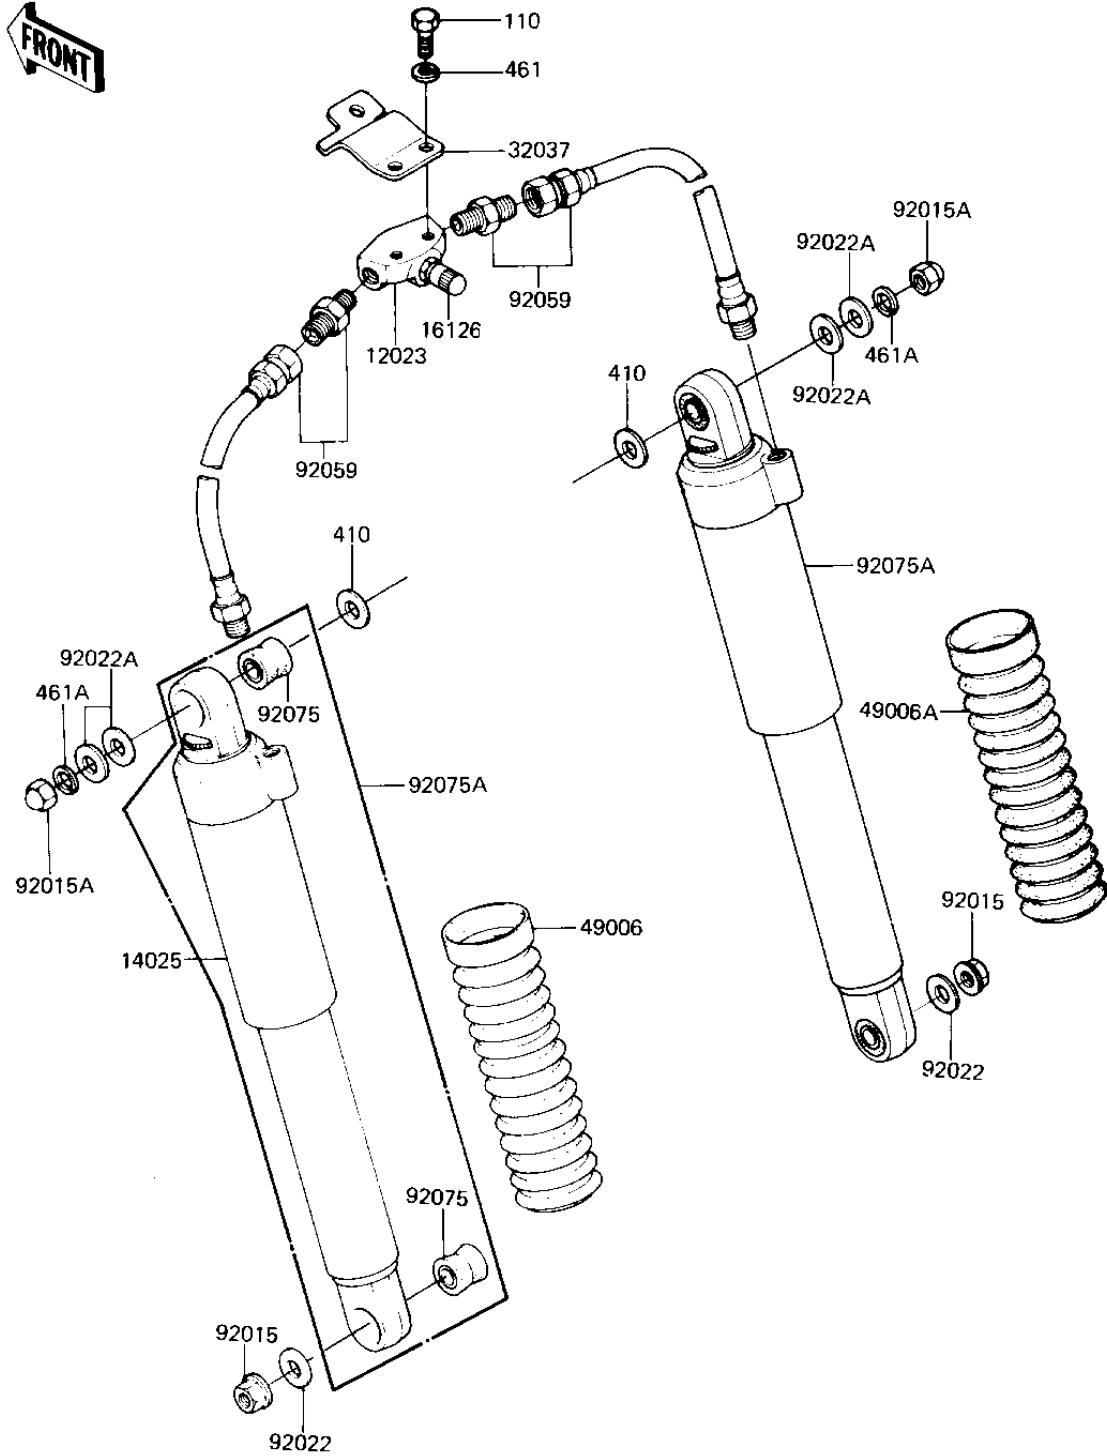

1982 KZ1300 Standard PARTS DIAGRAM

SHOCK ABSORBERS

F2150-0013

1982 KZ1300 Standard PARTS LIST

SHOCK ABSORBERS

ITEM NAME	PART NUMBER	QUANTITY
HOLDER-VALVE,AIR (Ref # 12023)	12023-1012	1
COVER,DAMPER,RR (Ref # 14025)	14025-1298	1
VALVE AIR (Ref # 16126)	16126-1052	1
BRACKET-SHCKBSRBR,RR (Ref # 32037)	32037-1138	1
BOOT,DAMPER (Ref # 49006)	49006-1155	2
NUT,10MM (Ref # 92015)	92015-1415	1
NUT 12MM (Ref # 92015A)	92020-014	1
WASHER,10.5X30X2.3 (Ref # 92022)	92022-1193	1
WASHER,12.4X28X2.3 (Ref # 92022A)	92022-1239	1
TUBE (Ref # 92059)	92059-1168	1
BUSHING,SHOCK ABSORBE (Ref # 92075)	92075-1141	1
SHOCK ABSORBER,REAR (Ref # 92075A)	92075-1294	1
BOLT-UPSET 6X14 (Ref # 110)	112B0614	1
WASHER PLAIN 14MM (Ref # 410)	410B1400	1
WASHER SPRING 6MM (Ref # 461)	461F0600	1
WASHER SPRING 12MM (Ref # 461A)	461F1200	1