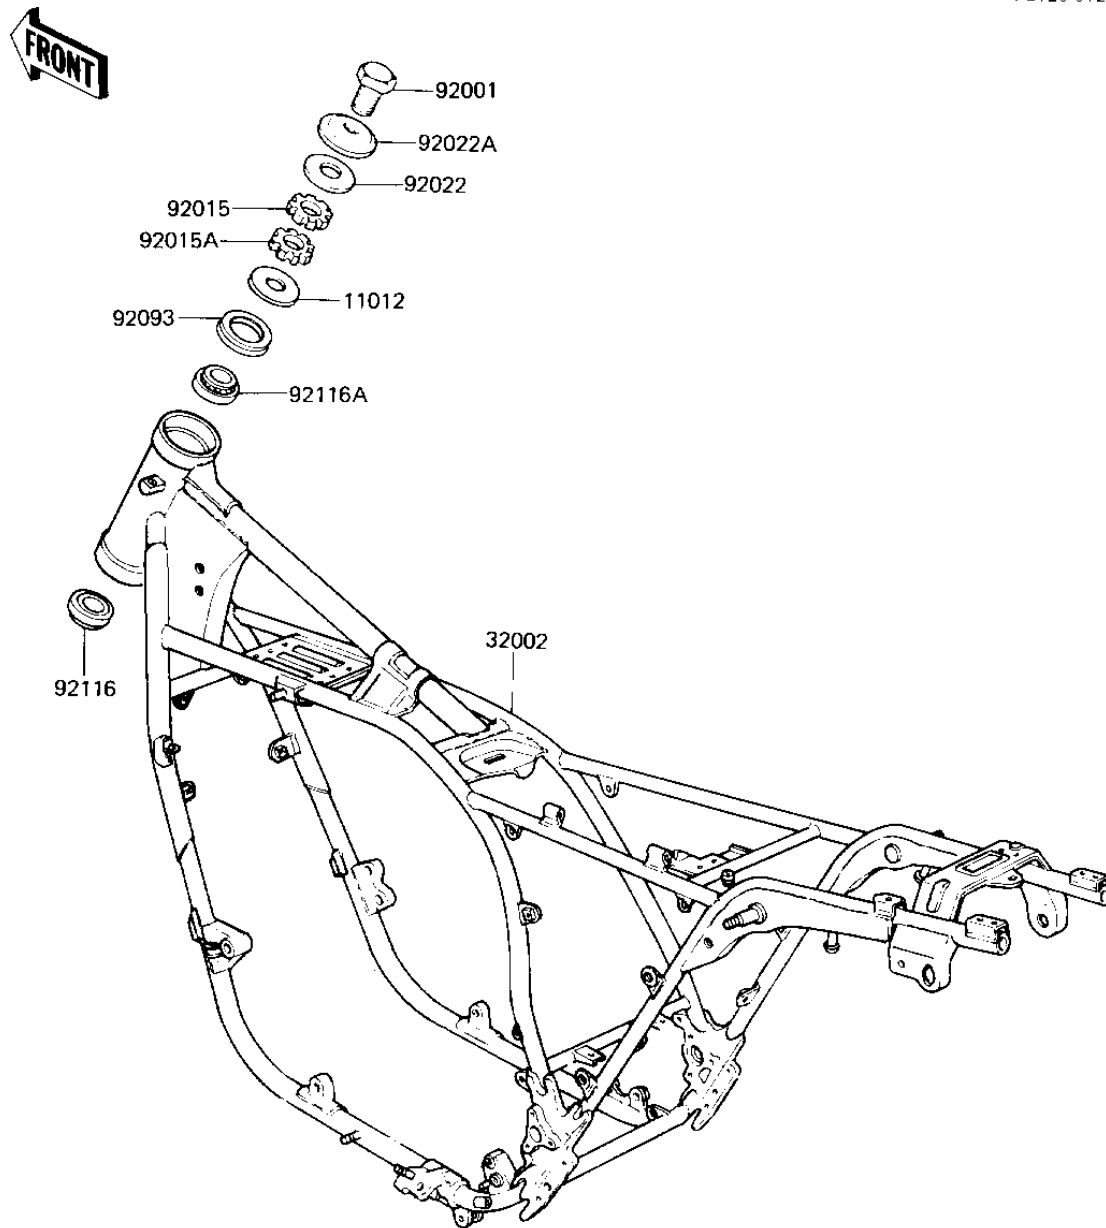

1982 KZ1300 Standard PARTS DIAGRAM

FRAME

F2120-0123

1982 KZ1300 Standard PARTS LIST

FRAME

ITEM NAME	PART NUMBER	QUANTITY
CAP,STEERING (Ref # 11012)	11012-1206	1
FRAME-COMP (Ref # 32002)	32002-1371	1
BOLT,STEERG STEM HEAD (Ref # 92001)	92007-031	1
NUT,STEERING STEM HEA (Ref # 92015)	92015-1069	1
NUT,STEERING,28MM (Ref # 92015A)	92015-1163	1
WASHER,WAVE (Ref # 92022)	46100-003	1
WASHER,STEERG STM HD (Ref # 92022A)	92022-230	1
SEAL,STEERING (Ref # 92093)	92093-1070	1
BEARING,ROLLER,32006 (Ref # 92116)	92116-1008	1
BRG,ROLLER,HR320/28XJ (Ref # 92116A)	92116-1009	1