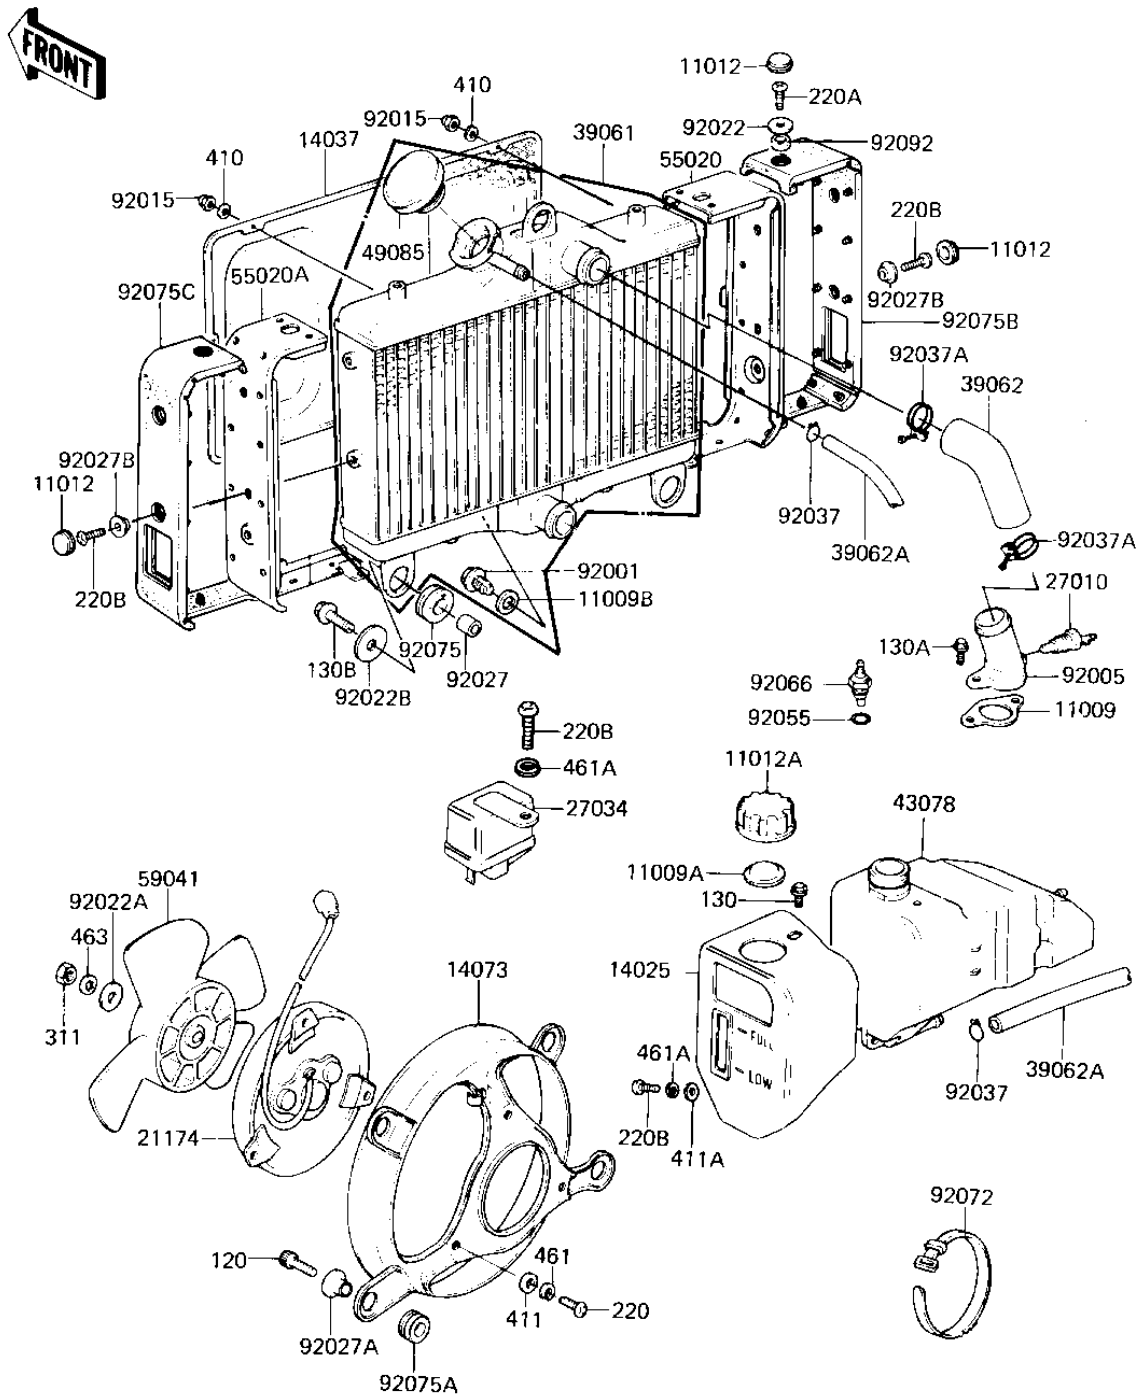

1982 KZ1300 Standard PARTS DIAGRAM

RADIATOR/FAN/COOLANT TANK

E3032-0003

1982 KZ1300 Standard PARTS LIST

RADIATOR/FAN/COOLANT TANK

ITEM NAME	PART NUMBER	QUANTITY
GASKET,HOSE FITTING (Ref # 11009)	11009-1100	1
GASKET,RESERVE TANK (Ref # 11009A)	11009-1145	1
GASKET,DRAIN PLUG (Ref # 11009B)	11009-1152	1
CAP,RADIATOR GUARD (Ref # 11012)	11012-1077	1
CAP,RESERVE TANK (Ref # 11012A)	11012-1084	1
COVER,RESERVE TANK (Ref # 14025)	14025-1152	1
SCREEN,RADIATOR (Ref # 14037)	14037-1001	1
SHROUD,FAN (Ref # 14073)	14073-1014	1
MOTOR,FAN (Ref # 21174)	21174-1001	1
SWITCH,FAN (Ref # 27010)	27010-1036	1
RELAY,FAN (Ref # 27034)	27034-1002	1
RADIATOR-ASSY (Ref # 39061)	39061-1053	1
HOSE,COOLING,RADIATOR (Ref # 39062)	39062-1002	1
HOSE,COOLNG,7X12X1500 (Ref # 39062A)	39062-1003	1
TANK,RESERVE (Ref # 43078)	43078-1007	1
CAP-ASSY-PRESSURE (Ref # 49085)	49085-1051	1
GUARD,RADIATOR,R.H (Ref # 55020)	55020-1036	1
GUARD,RADIATOR,L.H (Ref # 55020A)	55020-1037	1
FAN,COOLING (Ref # 59041)	59041-1001	1
BOLT,RADIATOR DRAIN (Ref # 92001)	92002-1682	1
FITTING,UPPER HOSE (Ref # 92005)	92005-1012	1
NUT-CAP,6MM,BLACK (Ref # 92015)	322C0600	1
WASHER SHOCK DAMPER (Ref # 92022)	42046-008	1
WASHER,FAN (Ref # 92022A)	92022-1089	1
WASHER,PLAIN (Ref # 92022B)	92022-298	1
COLLAR,12.7X15.9X12.5 (Ref # 92027)	92027-1141	1
COLLAR,FAN (Ref # 92027A)	92027-1188	1
COLLAR,RADIATOR GUARD (Ref # 92027B)	92027-1189	1
CLAMP-HOSE (Ref # 92037)	92037-1104	1