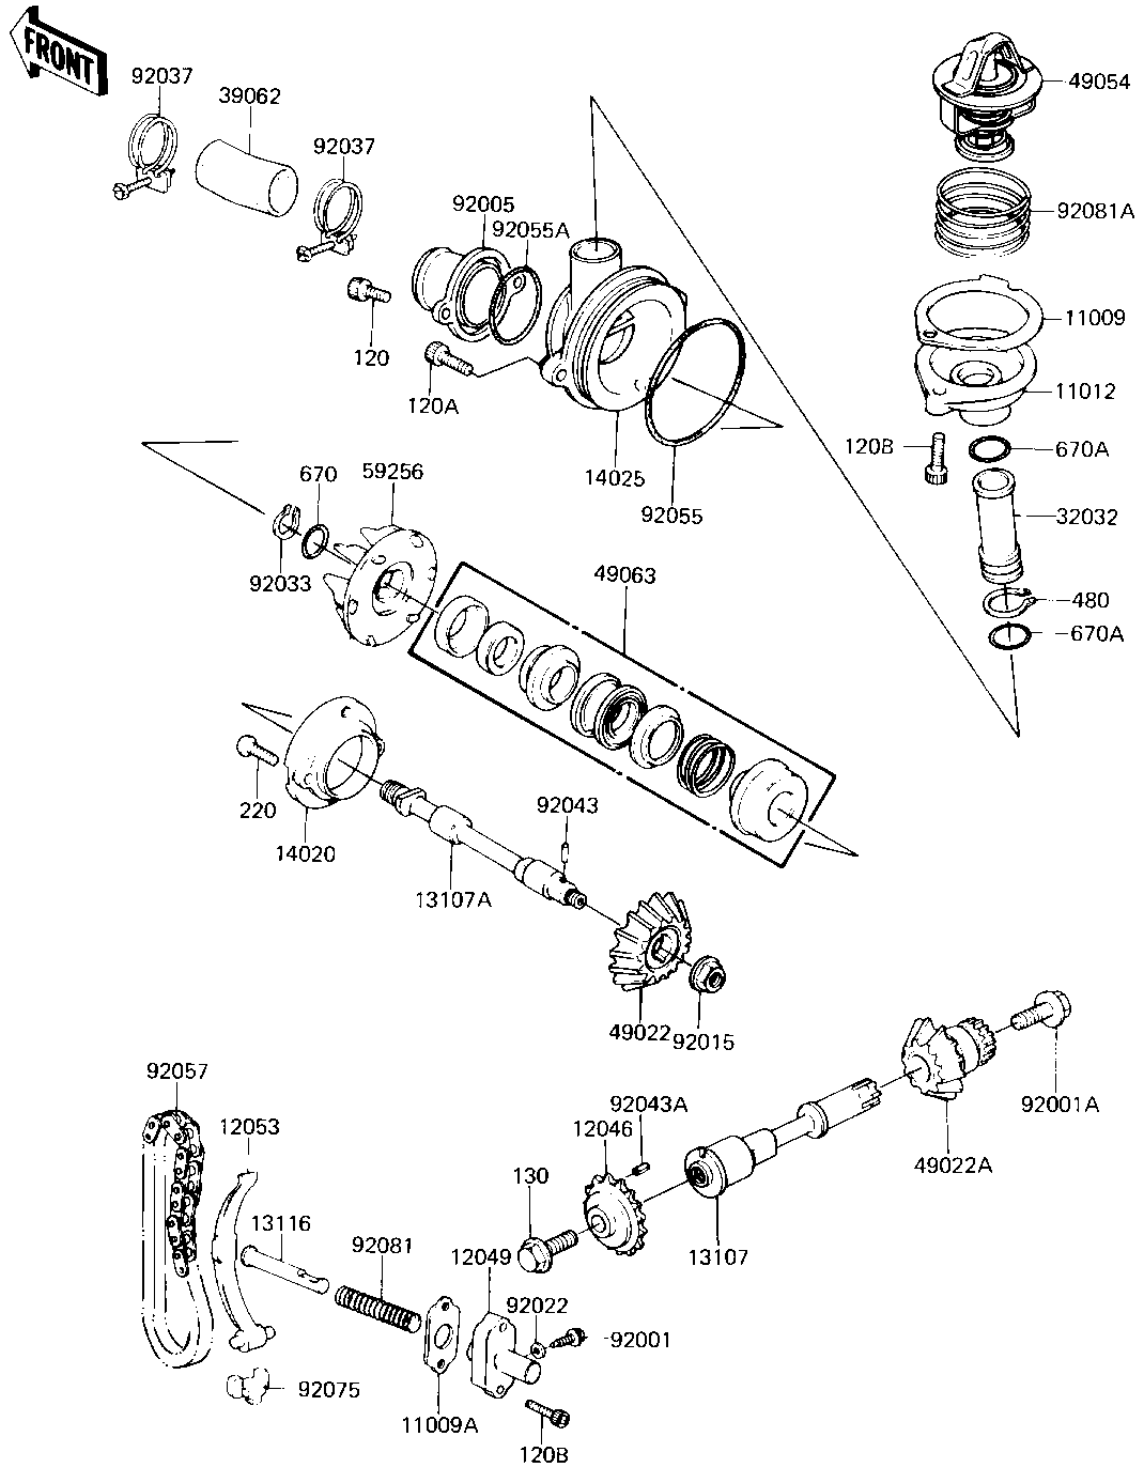

## 1982 KZ1300 Standard PARTS DIAGRAM

WATER PUMP

E3031-0001

## 1982 KZ1300 Standard PARTS LIST

### WATER PUMP

ITEM NAME	PART NUMBER	QUANTITY
GASKET,THERMOSTAT CAP (Ref # 11009)	11009-1087	1
GASKET,TIMING TENSIONER (Ref # 11009A)	11009-1099	1
CAP,THERMOSTAT (Ref # 11012)	11012-1054	1
SPROCKET,TIMING CHAIN (Ref # 12046)	12046-1015	1
TENSIONER,TIMING CHAIN (Ref # 12049)	12049-1007	1
GUIDE,CHAIN,TIMING (Ref # 12053)	12053-1027	1
SHAFT,WATER PUMP DRIVE (Ref # 13107)	13107-1009	1
SHAFT,WATER PUMP (Ref # 13107A)	13107-1011	1
ROD,PUSH,TENSIONER (Ref # 13116)	13116-1014	1
RETAINER,MECHANICAL SEAL (Ref # 14020)	14020-1004	1
COVER,WATER PUMP (Ref # 14025)	14025-1077	1
PIPE,WATER BYPASS (Ref # 32032)	32032-1184	1
HOSE-COOLING (Ref # 39062)	39062-1020	1
GEAR,BEVEL,WATER PUMP (Ref # 49022)	49022-1006	1
GEAR-BEVEL,WATER PUMP (Ref # 49022A)	49022-1015	1
THERMOSTAT (Ref # 49054)	49054-1001	1
SEAL,MECHANICAL (Ref # 49063)	49063-1001	1
IMPELLER,WATER PUMP (Ref # 59256)	59256-1001	1
BELT,TENSIONER ADJUST (Ref # 92001)	92001-1155	1
BOLT,FLANGED,8X17 (Ref # 92001A)	92001-1371	1
FITTING,SUCTION (Ref # 92005)	92005-1011	1
NUT,8M/M (Ref # 92015)	92015-1014	1
WASHER OIL PUMP BANJO (Ref # 92022)	92022-077	1
CIRCLIP,11M/M,IMPELLER (Ref # 92033)	92033-1024	1
CLAMP,HOSE (Ref # 92037)	92037-1177	1
PIN GEAR CHANGE DRUM (Ref # 92043)	92042-014	1
PIN-SPRING,4X8 (Ref # 92043A)	555A0408	1
"O" RING,67MM (Ref # 92055)	92055-1032	1
"O" RING,OR2037 (Ref # 92055A)	92055-1033	1

### WATER PUMP

ITEM NAME	PART NUMBER	QUANTITY
CHAIN,TIMING,72L (Ref # 92057)	92057-1019	1
DAMPER,TIMING CHAIN (Ref # 92075)	92075-1187	1
SPRING,TENSIONER (Ref # 92081)	92081-1102	1
SPRING,THERMOSTAT (Ref # 92081A)	92081-1104	1
BOLT,SOCKET,6X16 (Ref # 120)	120P0616	1
BOLT,6X20 (Ref # 120A)	120P0620	1
BOLT,6X25 (Ref # 120B)	120P0625	1
BOLT,FLANGED,8X20 (Ref # 130)	130G0820	1
SCREW-PAN-CROS (Ref # 220)	220R0516	1
CIRCLIP, 20MM (Ref # 480)	480J2000	1
"O" RING,8MM (Ref # 670)	670B1508	1
"O" RING,16MM (Ref # 670A)	670B2016	1