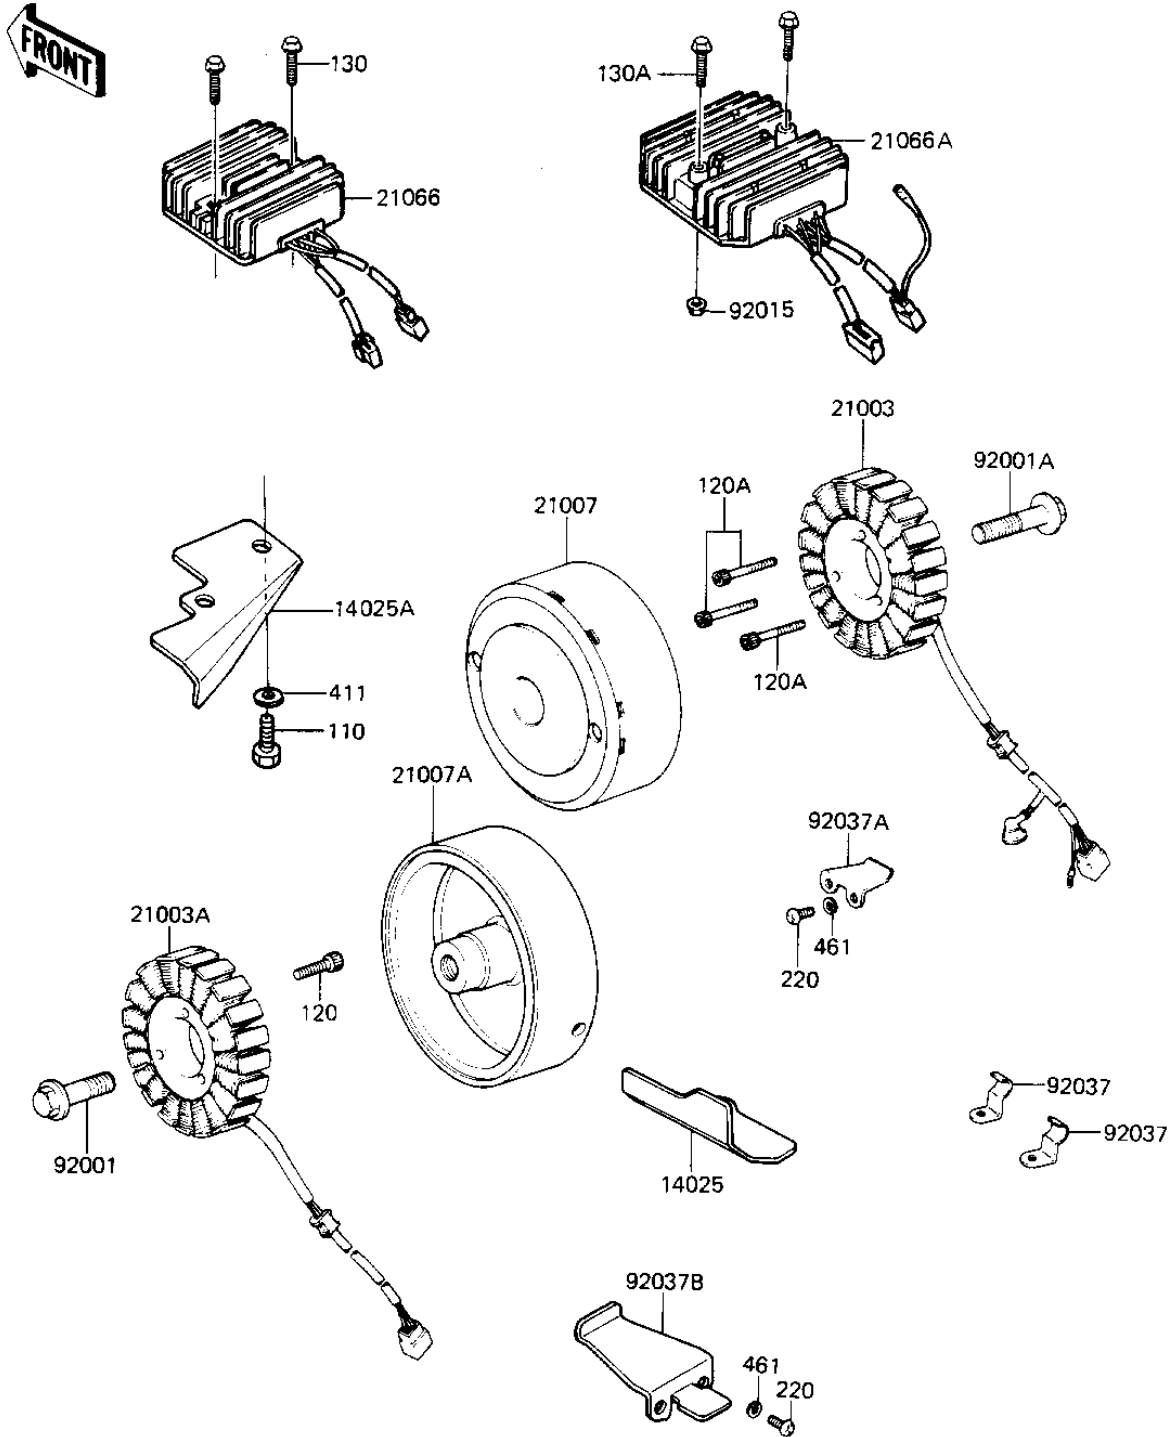

1982 KZ1300 Standard PARTS DIAGRAM

GENERATOR/REGULATOR

E1810-0052

1982 KZ1300 Standard PARTS LIST

GENERATOR/REGULATOR

ITEM NAME	PART NUMBER	QUANTITY
COVER,LEAD WIRE (Ref # 14025)	14025-1273	1
COVER,GENERATOR LEAD (Ref # 14025A)	14025-1391	1
STATOR (Ref # 21003)	21003-1059	1
STATOR (Ref # 21003A)	21003-1064	1
ROTOR (Ref # 21007)	21007-1048	1
ROTOR (Ref # 21007A)	21007-1051	1
REGULATOR-VOLTAGE (Ref # 21066)	21066-1024	1
REGULATOR-VOLTAGE (Ref # 21066A)	21066-1026	1
BOLT (Ref # 92001)	92001-1012	1
BOLT,12X40 (Ref # 92001A)	92001-1146	1
NUT-6MM (Ref # 92015)	92015-1078	1
CLAMP,LEAD WIRE (Ref # 92037)	92037-1345	1
CLAMP,GENERATOR LEAD (Ref # 92037A)	92037-1287	1
CLAMP,LEAD WIRE (Ref # 92037B)	92037-1343	1
BOLT,6X10 (Ref # 110)	112G0610	1
BOLT-SOCKET,5X30 (Ref # 120)	120P0530	1
BOLT,SOCKET,6X35 (Ref # 120A)	120P0635	1
BOLT,FLANGED,6X25 (Ref # 130)	130B0625	1
BOLT-FLANGED,6X35 (Ref # 130A)	130B0635	1
SCREW PAN HEAD 5X10 (Ref # 220)	220B0510	1
WASHER PLAIN 6MM (Ref # 411)	411B0600	1
WASHER SPRING 5MM (Ref # 461)	461F0500	1