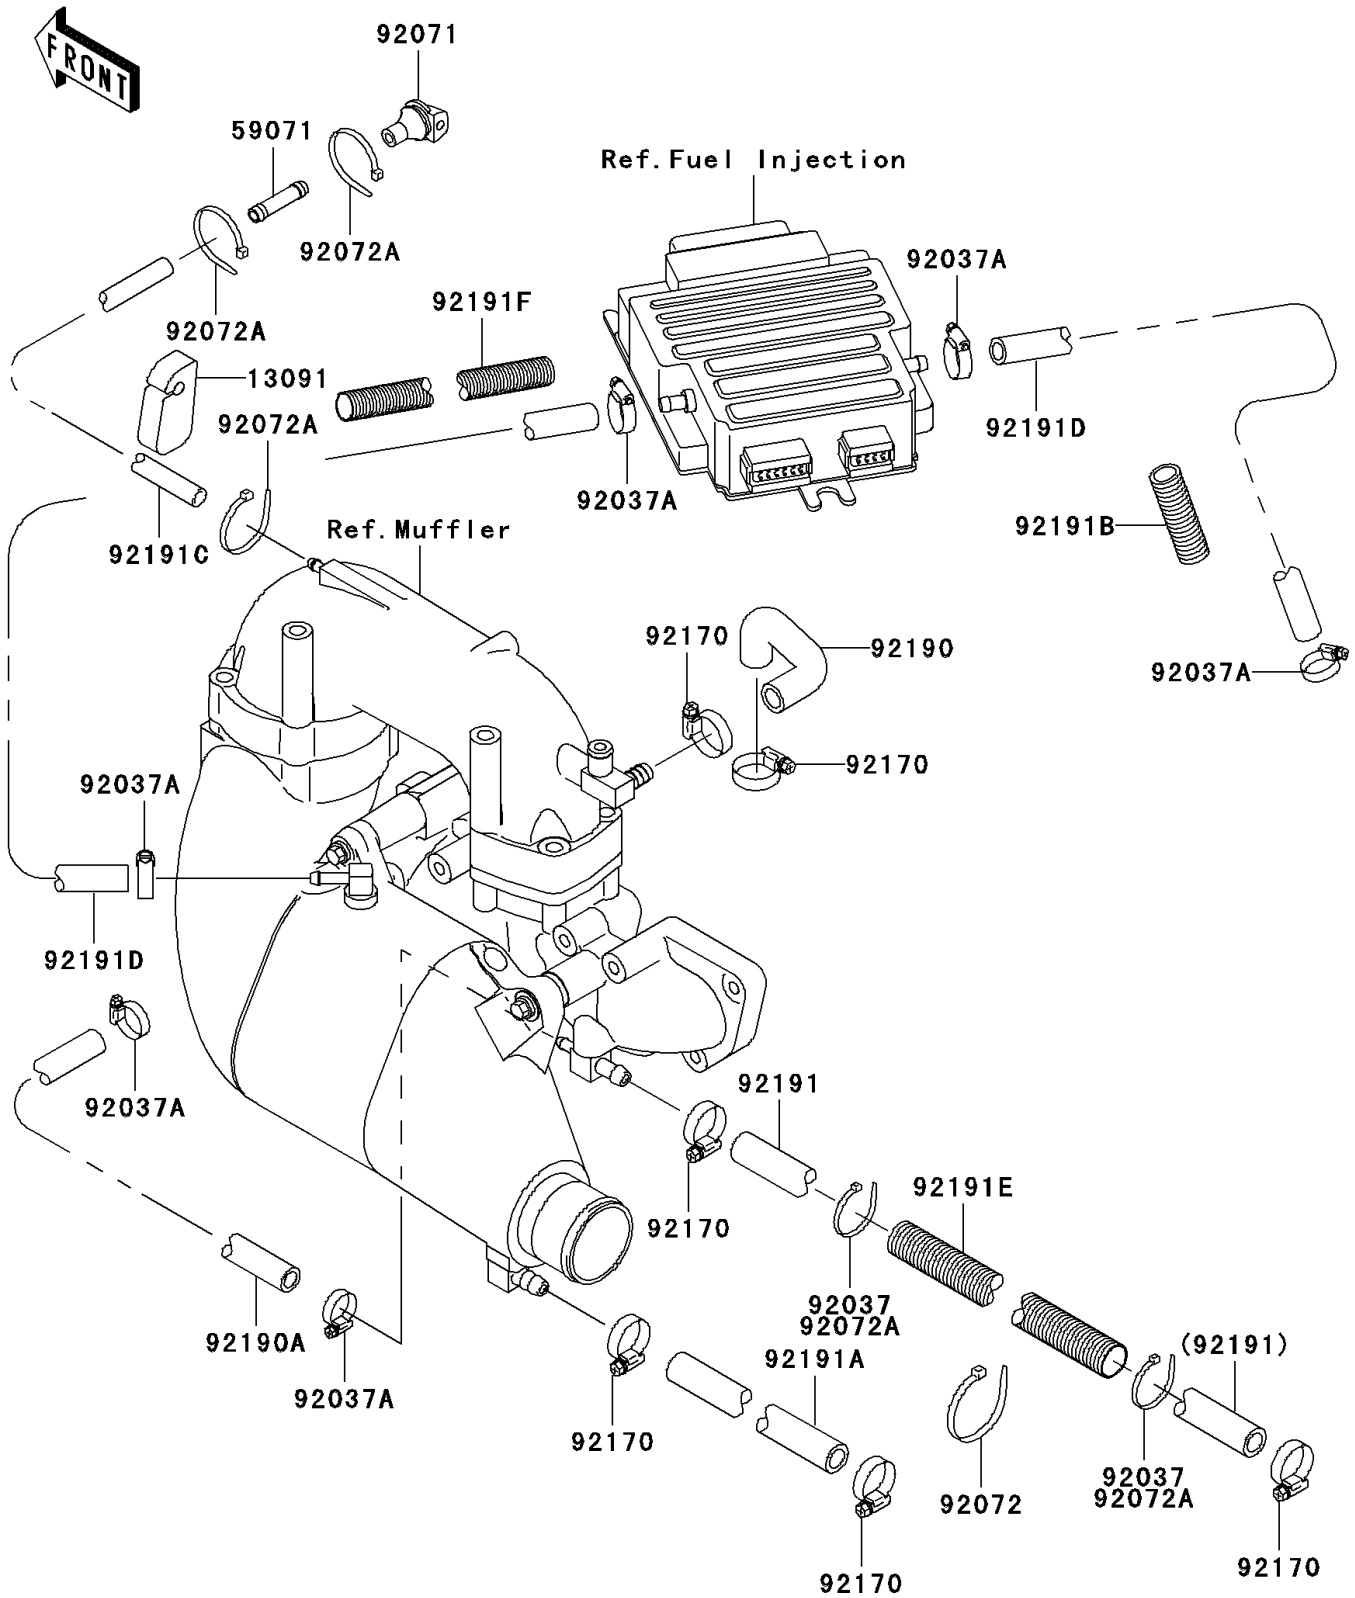

## 2001 JET SKI® Ultra® 130 D.I. PARTS DIAGRAM

Cooling

E3035

## 2001 JET SKI® Ultra® 130 D.I. PARTS LIST

### Cooling

ITEM NAME	PART NUMBER	QUANTITY
HOLDER (Ref # 13091)	13091-3712	1
JOINT (Ref # 59071)	59071-3764	1
CLAMP (Ref # 92037)	92037-1173	1
CLAMP (Ref # 92037A)	92037-3726	1
GROMMET (Ref # 92071)	92071-3815	1
BAND,L=201 (Ref # 92072)	92072-3778	1
BAND,L=99 (Ref # 92072A)	92072-3871	1
CLAMP (Ref # 92170)	92170-3718	1
TUBE,HEAD-EXHAUSTPIPE (Ref # 92190)	92190-3955	1
TUBE,MANIFOLD-COVER (Ref # 92190A)	92190-3974	1
TUBE,MANIFOLD-HULL (Ref # 92191)	92191-3701	1
TUBE,EXHAUSTMANIFOLD-HULL (Ref # 92191A)	92191-3745	1
TUBE (Ref # 92191B)	92191-3868	1
TUBE,7X12X1590 (Ref # 92191C)	92191-3874	1
TUBE,5.8X11.8X620 (Ref # 92191D)	92191-3875	1
TUBE (Ref # 92191E)	92191-3884	1
TUBE (Ref # 92191F)	92191-3916	1