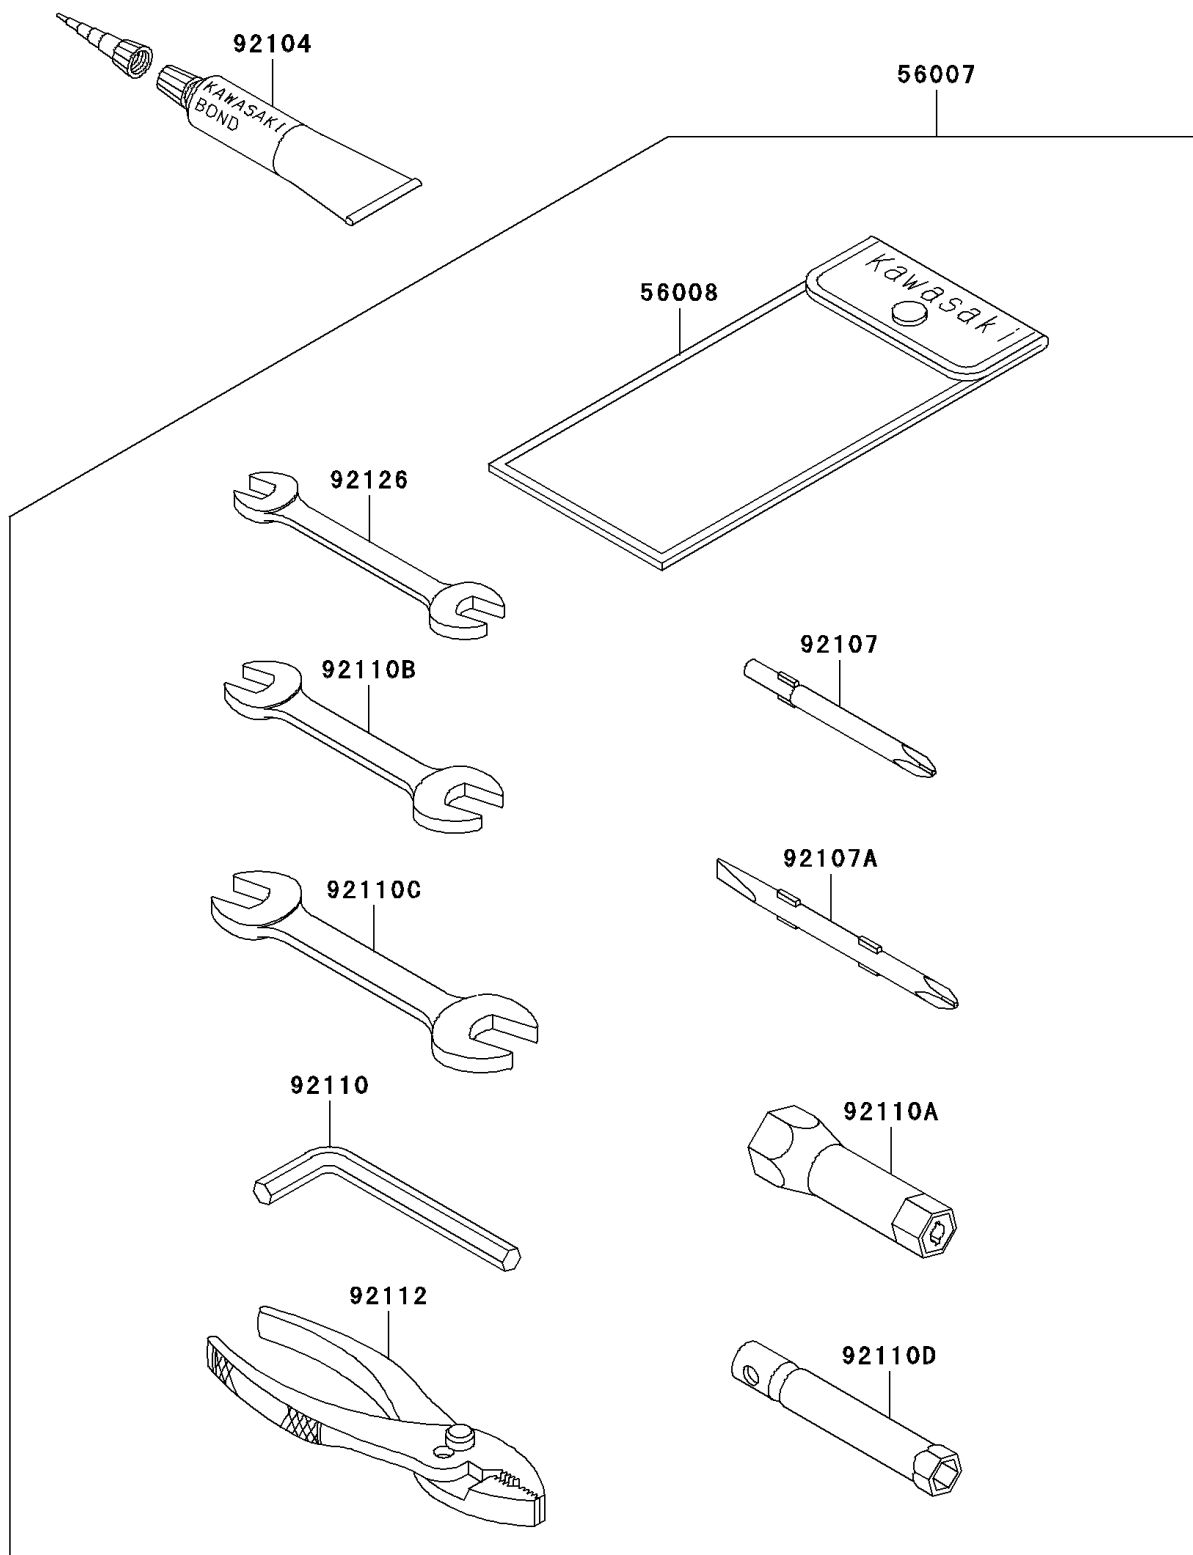

2001 JET SKI® 1100 ZXi PARTS DIAGRAM

Owner's Tools

F3182

2001 JET SKI® 1100 ZXi PARTS LIST

Owner's Tools

ITEM NAME	PART NUMBER	QUANTITY
TOOL-KIT (Ref # 56007)	56007-3711	1
BAG,TOOL (Ref # 56008)	56008-006	1
GASKET-LIQUID,TUBE,100G,SILVER (Ref # 92104)	92104-002	1
TOOL-DRIVER,#3PHILLIPS (Ref # 92107)	92107-005	1
TOOL-DRIVER,#2PHILLIPS&SLOT (Ref # 92107A)	92107-1051	1
TOOL-WRENCH,ALLEN,5MM (Ref # 92110)	92110-1015	1
TOOL-WRENCH,BOX,21MM (Ref # 92110A)	92110-1113	1
TOOL-WRENCH,OPEN END,10X12 (Ref # 92110B)	92110-1152	1
TOOL-WRENCH,OPEN END,14X17 (Ref # 92110C)	92110-1153	1
TOOL-WRENCH,BOX,10MM (Ref # 92110D)	92110-1156	1
TOOL-PLIERS (Ref # 92112)	92112-1001	1
TOOL-WRENCH,OPEN END,8X10 (Ref # 92126)	92126-004	1