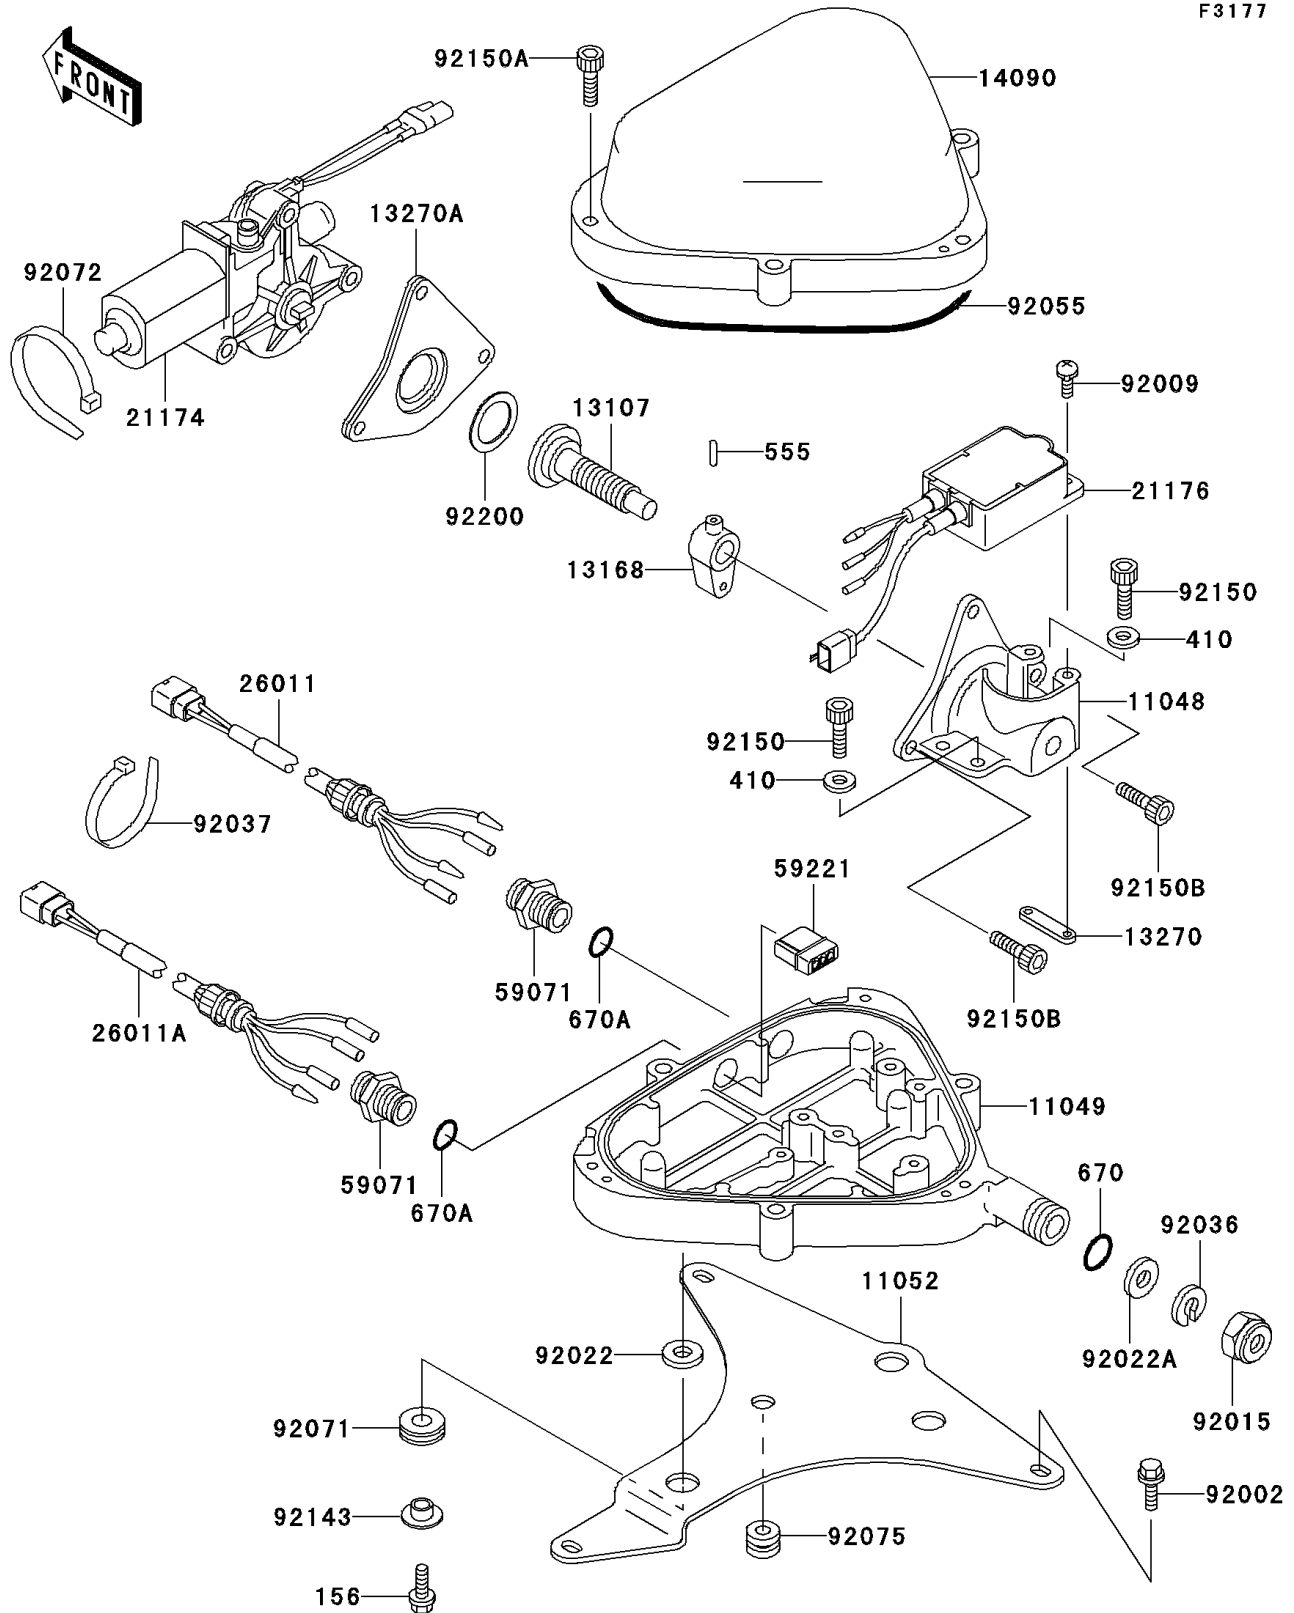

## 2001 JET SKI® 1100 ZXi PARTS DIAGRAM

Control

F3177

## 2001 JET SKI® 1100 ZXi PARTS LIST

Control

ITEM NAME	PART NUMBER	QUANTITY
BOLT-WP,6X22 (Ref # 156)	156R0622	1
WASHER-PLAIN-SMALL,6MM (Ref # 410)	410S0600	1
PIN-SPRING,3X14 (Ref # 555)	555B0314	1
O RING,11MM (Ref # 670)	670B2011	1
O RING,16MM (Ref # 670A)	670B2016	1
BRACKET,MOTOR MOUNT (Ref # 11048)	11048-3738	1
BRACKET,MOTOR BOX,LWR (Ref # 11049)	11049-3715	1
BRACKET,TILT BOX (Ref # 11052)	11052-3728	1
SHAFT (Ref # 13107)	13107-3748	1
LEVER,SLIDE (Ref # 13168)	13168-3730	1
PLATE,TRIM SENSOR (Ref # 13270)	13270-3744	1
PLATE,MOTOR MOUNT (Ref # 13270A)	13270-3822	1
COVER,MOTOR BOX,UPP (Ref # 14090)	14090-3768	1
MOTOR-ELECTRIC (Ref # 21174)	21174-3703	1
SENSOR,TRIM METER (Ref # 21176)	21176-3722	1
WIRE-LEAD,TRIM SWITCH (Ref # 26011)	26011-3835	1
WIRE-LEAD,TRIM METER (Ref # 26011A)	26011-3840	1
JOINT (Ref # 59071)	59071-3001	1
CONNECTOR-CORD (Ref # 59221)	59221-3709	1
BOLT,6X16 (Ref # 92002)	92002-3728	1
SCREW,4X12 (Ref # 92009)	92009-3807	1
NUT,20MM (Ref # 92015)	92015-526	1
WASHER,6.5X20X1.5 (Ref # 92022)	92022-3710	1
WASHER (Ref # 92022A)	92022-535	1
RING-SNAP (Ref # 92036)	92036-501	1
CLAMP (Ref # 92037)	92037-1173	1
RING-O,ID=171 (Ref # 92055)	92055-3737	1
GROMMET (Ref # 92071)	92071-3737	1
BAND,L=201 (Ref # 92072)	92072-3778	1

## 2001 JET SKI® 1100 ZXi PARTS LIST

Control

ITEM NAME	PART NUMBER	QUANTITY
DAMPER,METER BRACKET (Ref # 92075)	92075-1435	1
COLLAR (Ref # 92143)	92143-3749	1
BOLT,SOCKET,6X18 (Ref # 92150)	92150-3775	1
BOLT,SOCKET,6X30 (Ref # 92150A)	92150-3822	1
BOLT,SOCKET,6X25 (Ref # 92150B)	92150-3823	1
WASHER,22.5X32X1 (Ref # 92200)	92200-3742	1