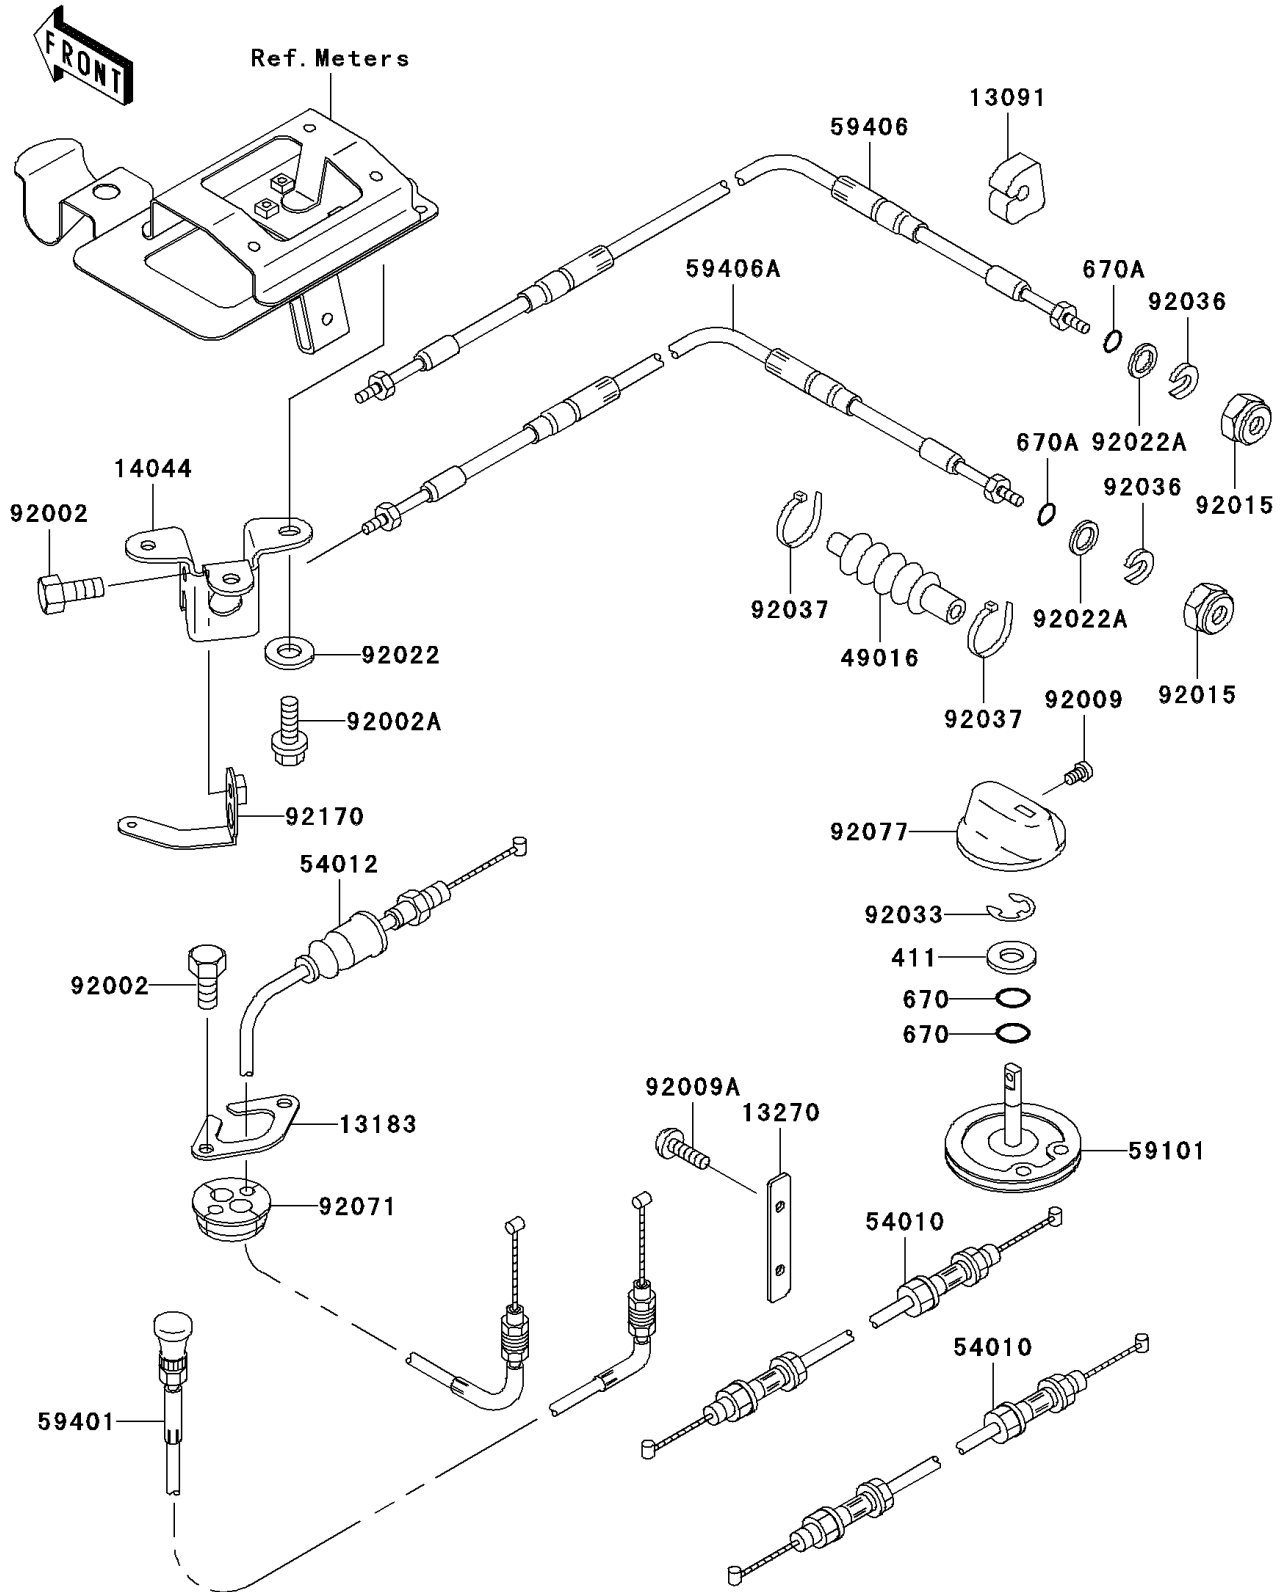

2001 JET SKI® 1100 ZXi PARTS DIAGRAM

Cables

F3175

2001 JET SKI® 1100 ZXi PARTS LIST

Cables

ITEM NAME	PART NUMBER	QUANTITY
WASHER-PLAIN,8MM (Ref # 411)	411S0800	1
O RING,8MM (Ref # 670)	670B1508	1
O RING,11MM (Ref # 670A)	670B2011	1
HOLDER (Ref # 13091)	13091-3712	1
PLATE (Ref # 13183)	13183-3810	1
PLATE,FUEL TAP (Ref # 13270)	13270-3798	1
HOLDER-CABLE,STEERING (Ref # 14044)	14044-3730	1
COVER-SEAL,TILT CABLE (Ref # 49016)	49016-3702	1
CABLE,FUEL TAP (Ref # 54010)	54010-3710	1
CABLE-THROTTLE (Ref # 54012)	54012-3758	1
REEL,SHIFT CABLE (Ref # 59101)	59101-3709	1
CABLE-CHOKE (Ref # 59401)	59401-3717	1
CABLE-STRG (Ref # 59406)	59406-3757	1
CABLE-STRG,TILT (Ref # 59406A)	59406-3759	1
BOLT,6X16 (Ref # 92002)	92002-3728	1
BOLT,6X20 (Ref # 92002A)	92002-3755	1
SCREW,4X8 (Ref # 92009)	92009-3729	1
SCREW,5X16 (Ref # 92009A)	92009-3789	1
NUT,20MM (Ref # 92015)	92015-526	1
WASHER,6.5X20X1.5 (Ref # 92022)	92022-3710	1
WASHER (Ref # 92022A)	92022-535	1
RING-SNAP,7MM (Ref # 92033)	92033-3704	1
RING-SNAP (Ref # 92036)	92036-501	1
CLAMP (Ref # 92037)	92037-1173	1
GROMMET,HARNESS (Ref # 92071)	92071-3790	1
KNOB,FUEL TAP (Ref # 92077)	92077-3727	1
CLAMP,STEERING CABLE (Ref # 92170)	92170-3744	1