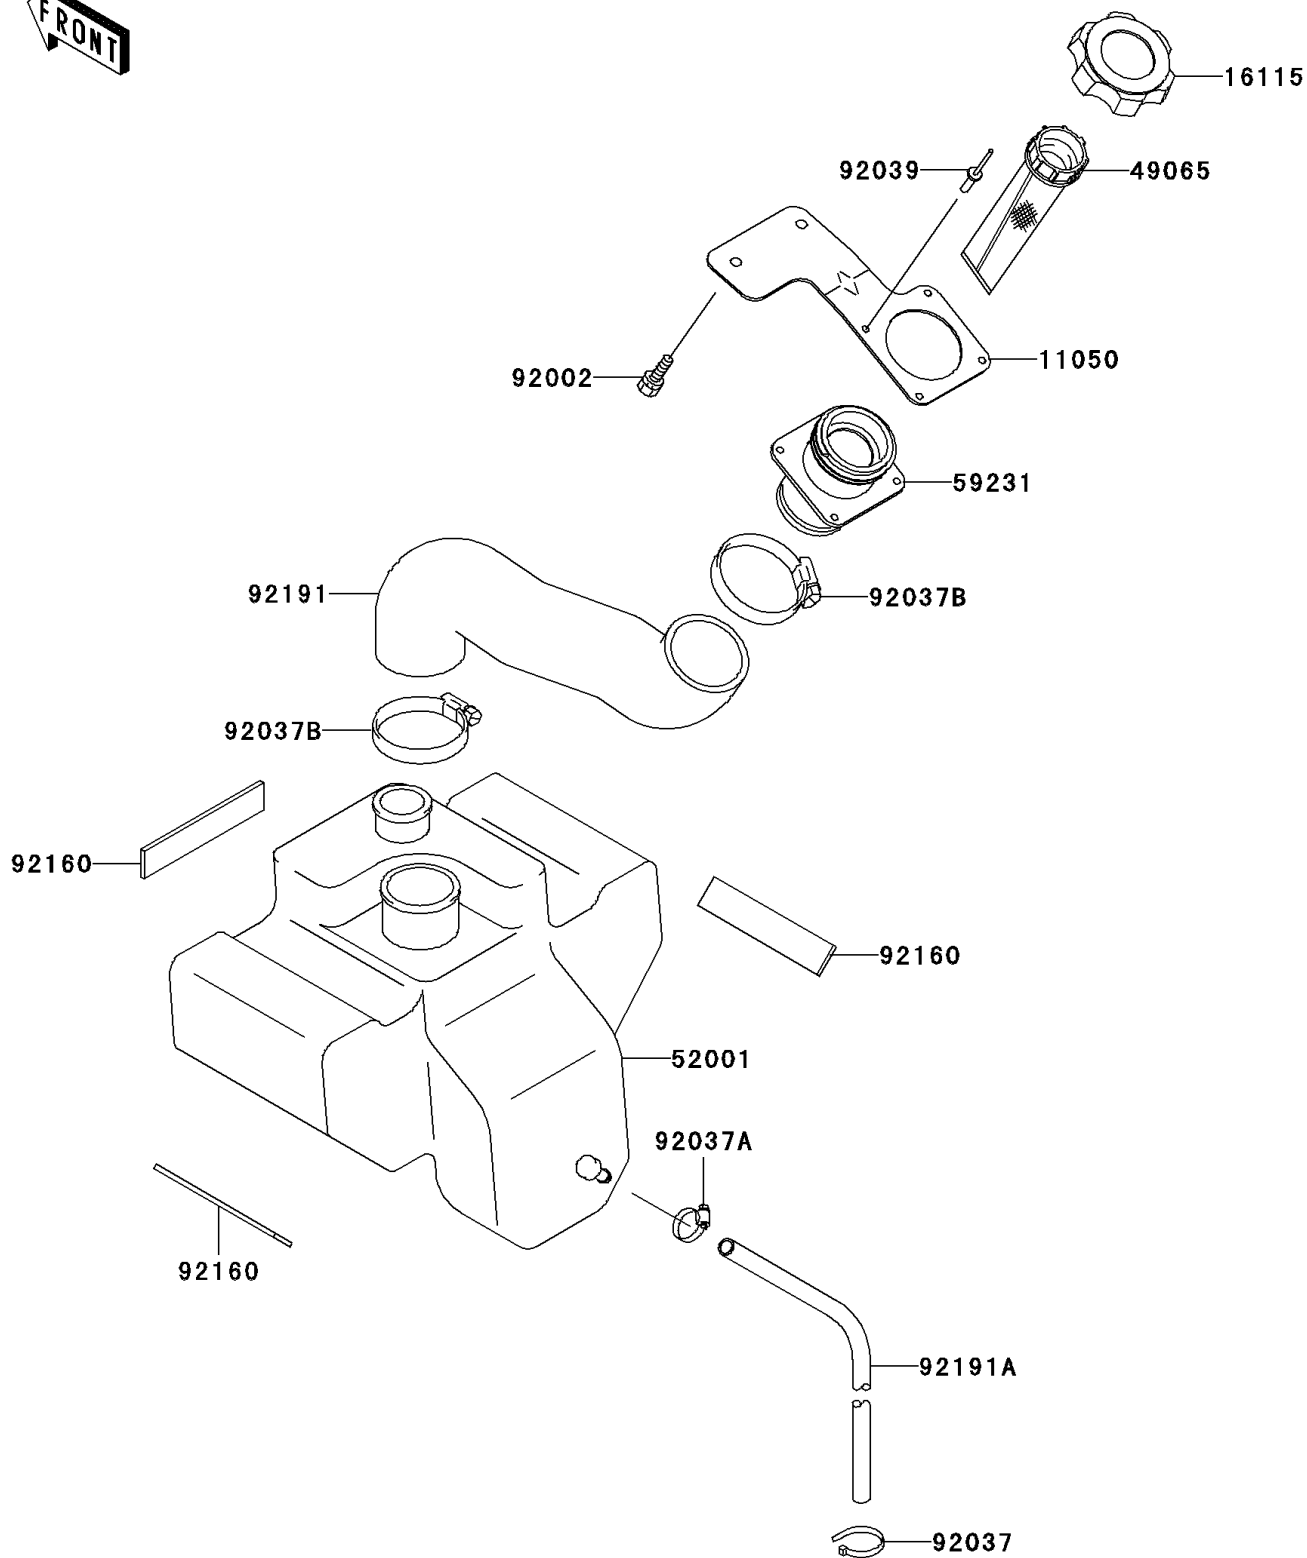

2001 JET SKI® 1100 ZXi PARTS DIAGRAM

Oil Tank

F3174

2001 JET SKI® 1100 ZXi PARTS LIST

Oil Tank

ITEM NAME	PART NUMBER	QUANTITY
BRACKET,OIL FILLER (Ref # 11050)	11050-3783	1
CAP-OIL FILLER (Ref # 16115)	16115-3720	1
FILTER-OIL (Ref # 49065)	49065-3703	1
TANK-OIL (Ref # 52001)	52001-3729	1
FILLER (Ref # 59231)	59231-3715	1
BOLT,6X16 (Ref # 92002)	92002-3728	1
CLAMP (Ref # 92037)	92037-1173	1
CLAMP (Ref # 92037A)	92037-3726	1
CLAMP (Ref # 92037B)	92037-509	1
RIVET (Ref # 92039)	92039-3748	1
DAMPER (Ref # 92160)	92160-3840	1
TUBE (Ref # 92191)	92191-3819	1
TUBE,5.8X10.8X140 (Ref # 92191A)	92191-3823	1