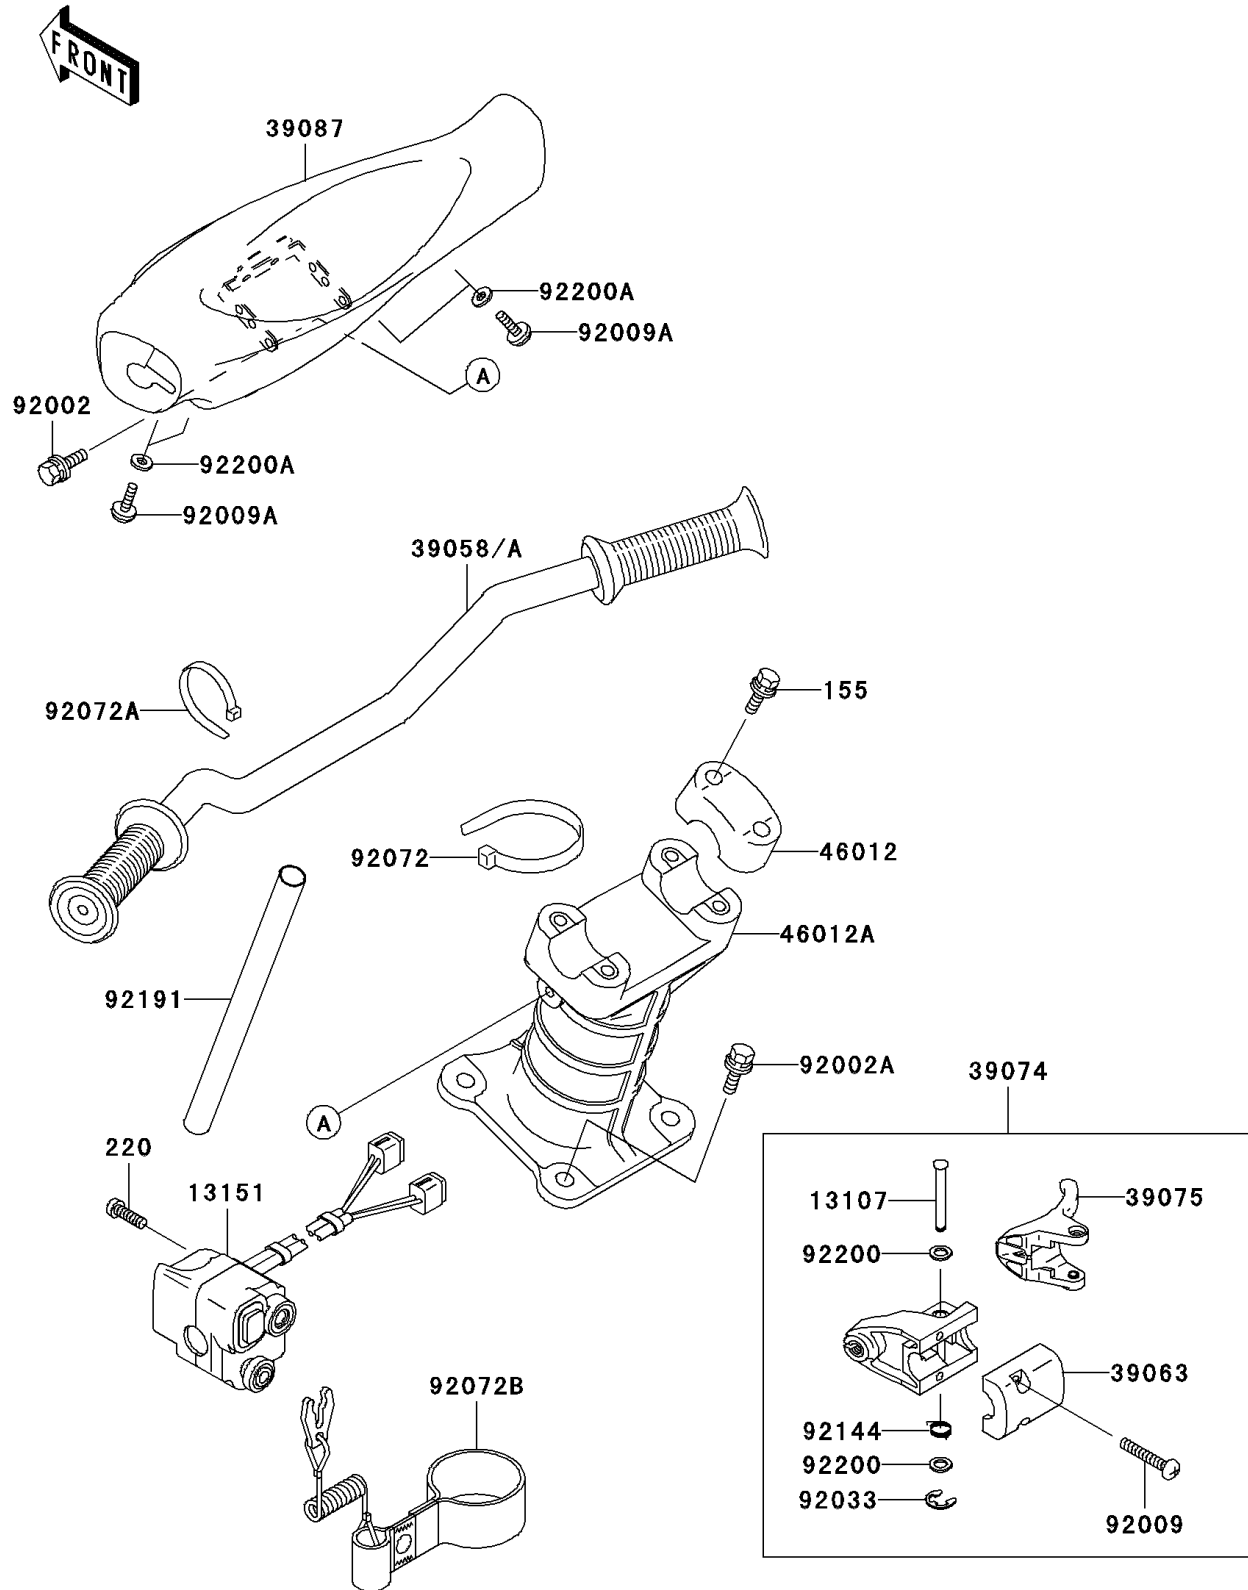

2001 JET SKI® 1100 ZXi PARTS DIAGRAM

Handlebar

F3172

2001 JET SKI® 1100 ZXi PARTS LIST

Handlebar

ITEM NAME	PART NUMBER	QUANTITY
BOLT-WSP-SMALL,8X35 (Ref # 155)	155R0835	1
SCREW-PAN-CROS,5X30 (Ref # 220)	220R0530	1
SHAFT (Ref # 13107)	13107-3740	1
SWITCH-COMP,STOP&START&TRIM (Ref # 13151)	13151-3737	1
HANDLE-COMP,F.BLACK (Ref # 39058)	39058-3730-6Z	1
HOUSING-CONTROL (Ref # 39063)	39063-3722	1
LEVER-ASSY-THROTTLE (Ref # 39074)	39074-3725	1
LEVER-THROTTLE (Ref # 39075)	39075-3714	1
PAD-HANDLE,BLACK (Ref # 39087)	39087-3726-MA	1
HOLDER-HANDLE,UPP (Ref # 46012)	46012-3720	1
HOLDER-HANDLE,LWR (Ref # 46012A)	46012-3724	1
BOLT,6X12 (Ref # 92002)	92002-3763	1
BOLT,8X25 (Ref # 92002A)	92002-3774	1
SCREW,6X30 (Ref # 92009)	92009-3837	1
SCREW,4X12 (Ref # 92009A)	92009-3843	1
RING-SNAP (Ref # 92033)	92033-3723	1
BAND,L=292.1 (Ref # 92072)	92072-3509	1
BAND,L=201 (Ref # 92072A)	92072-3778	1
BAND,TETHER SWITCH (Ref # 92072B)	92072-3784	1
SPRING (Ref # 92144)	92144-3749	1
TUBE,22X24X165 (Ref # 92191)	92191-3861	1
WASHER (Ref # 92200)	92200-3738	1
WASHER,4.3X9.7X0.8 (Ref # 92200A)	92200-3764	1