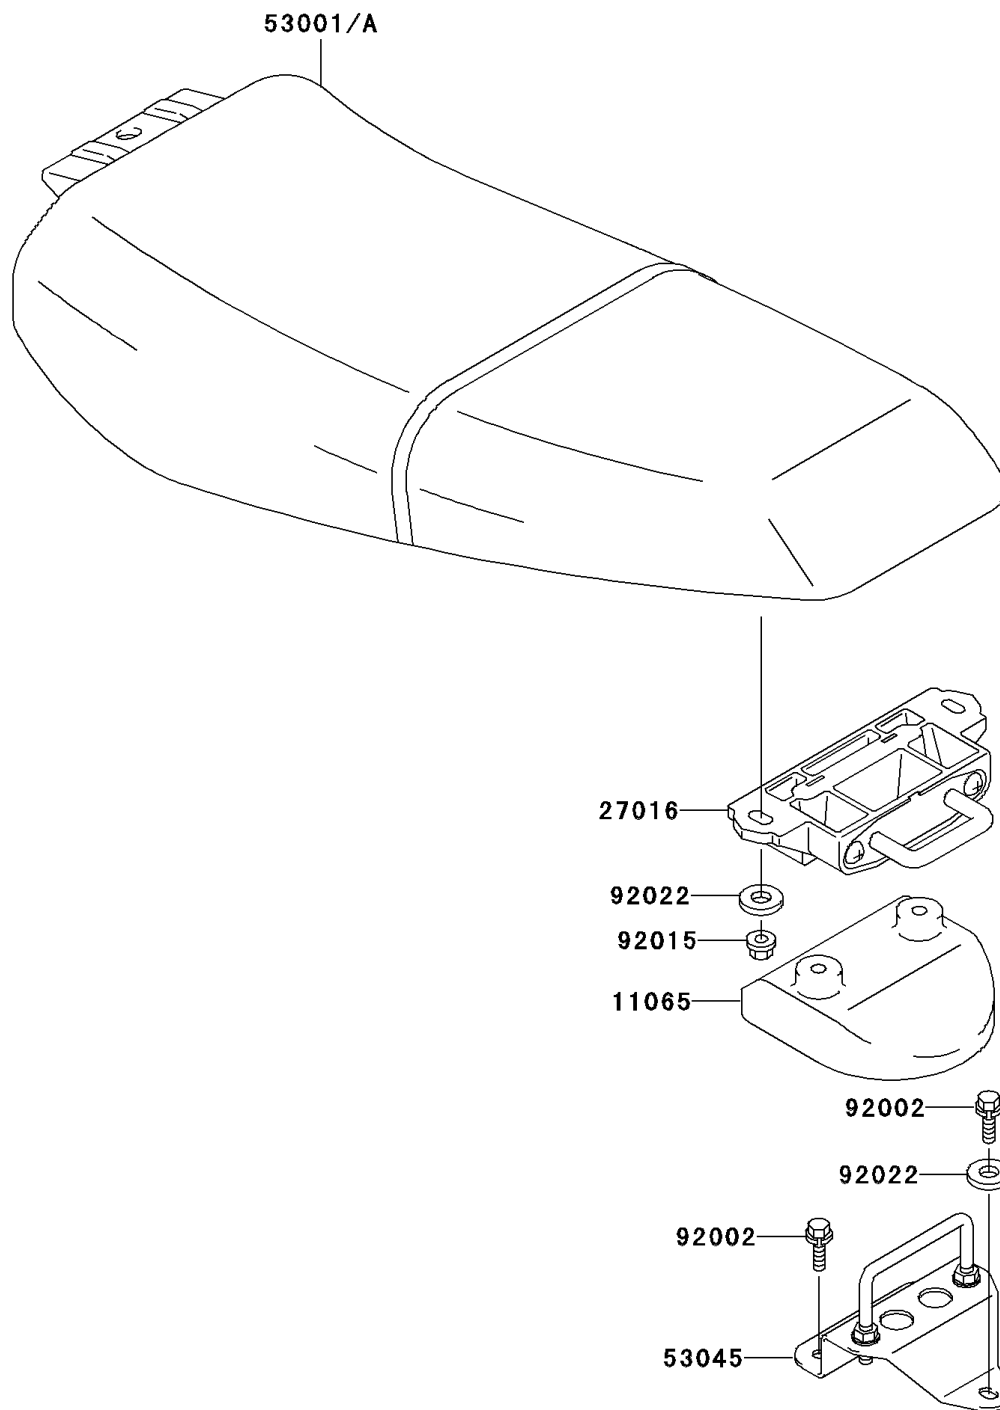

## 2001 JET SKI® 1100 ZXi PARTS DIAGRAM

Seat

F3146

## 2001 JET SKI® 1100 ZXi PARTS LIST

Seat

ITEM NAME	PART NUMBER	QUANTITY
CAP,SEAT LOCK HOOK (Ref # 11065)	11065-3702	1
LOCK-ASSY,SEAT (Ref # 27016)	27016-3731	1
SEAT-ASSY,BLACK (Ref # 53001)	53001-3742-MA	1
HOOK-ASSY,SEAT LOCK (Ref # 53045)	53045-3706	1
BOLT,6X25 (Ref # 92002)	92002-3714	1
NUT,6MM (Ref # 92015)	92015-3767	1
WASHER,6.5X20X1.5 (Ref # 92022)	92022-3710	1