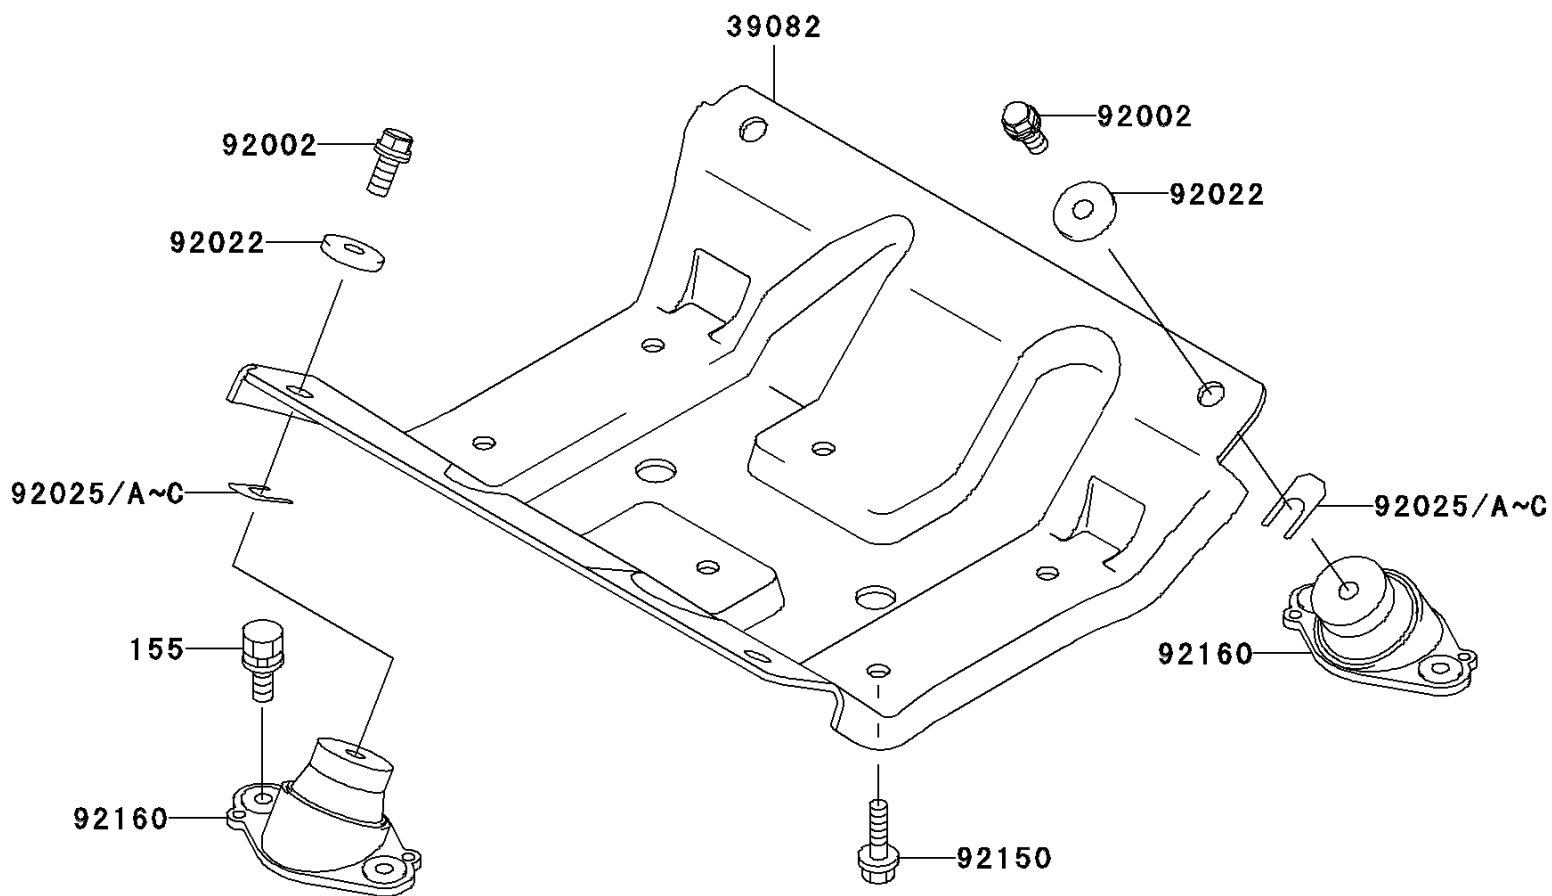

2001 JET SKI® 1100 ZXi PARTS DIAGRAM

Engine Mount

F3144

2001 JET SKI® 1100 ZXi PARTS LIST

Engine Mount

ITEM NAME	PART NUMBER	QUANTITY
BOLT-WSP-SMALL,8X20 (Ref # 155)	155R0820	1
MOUNT-ENGINE (Ref # 39082)	39082-3710	1
BOLT,10X25 (Ref # 92002)	92002-3770	1
WASHER,32X10.5X4 (Ref # 92022)	92022-3023	1
SHIM,T=0.3MM (Ref # 92025)	92025-3705	1
SHIM,T=0.5MM (Ref # 92025A)	92025-3706	1
SHIM,T=1.0MM (Ref # 92025B)	92025-3707	1
SHIM,T=1.5MM (Ref # 92025C)	92025-3708	1
BOLT,10X25 (Ref # 92150)	92150-3818	1
DAMPER,ENGINE MOUNT (Ref # 92160)	92160-3838	1