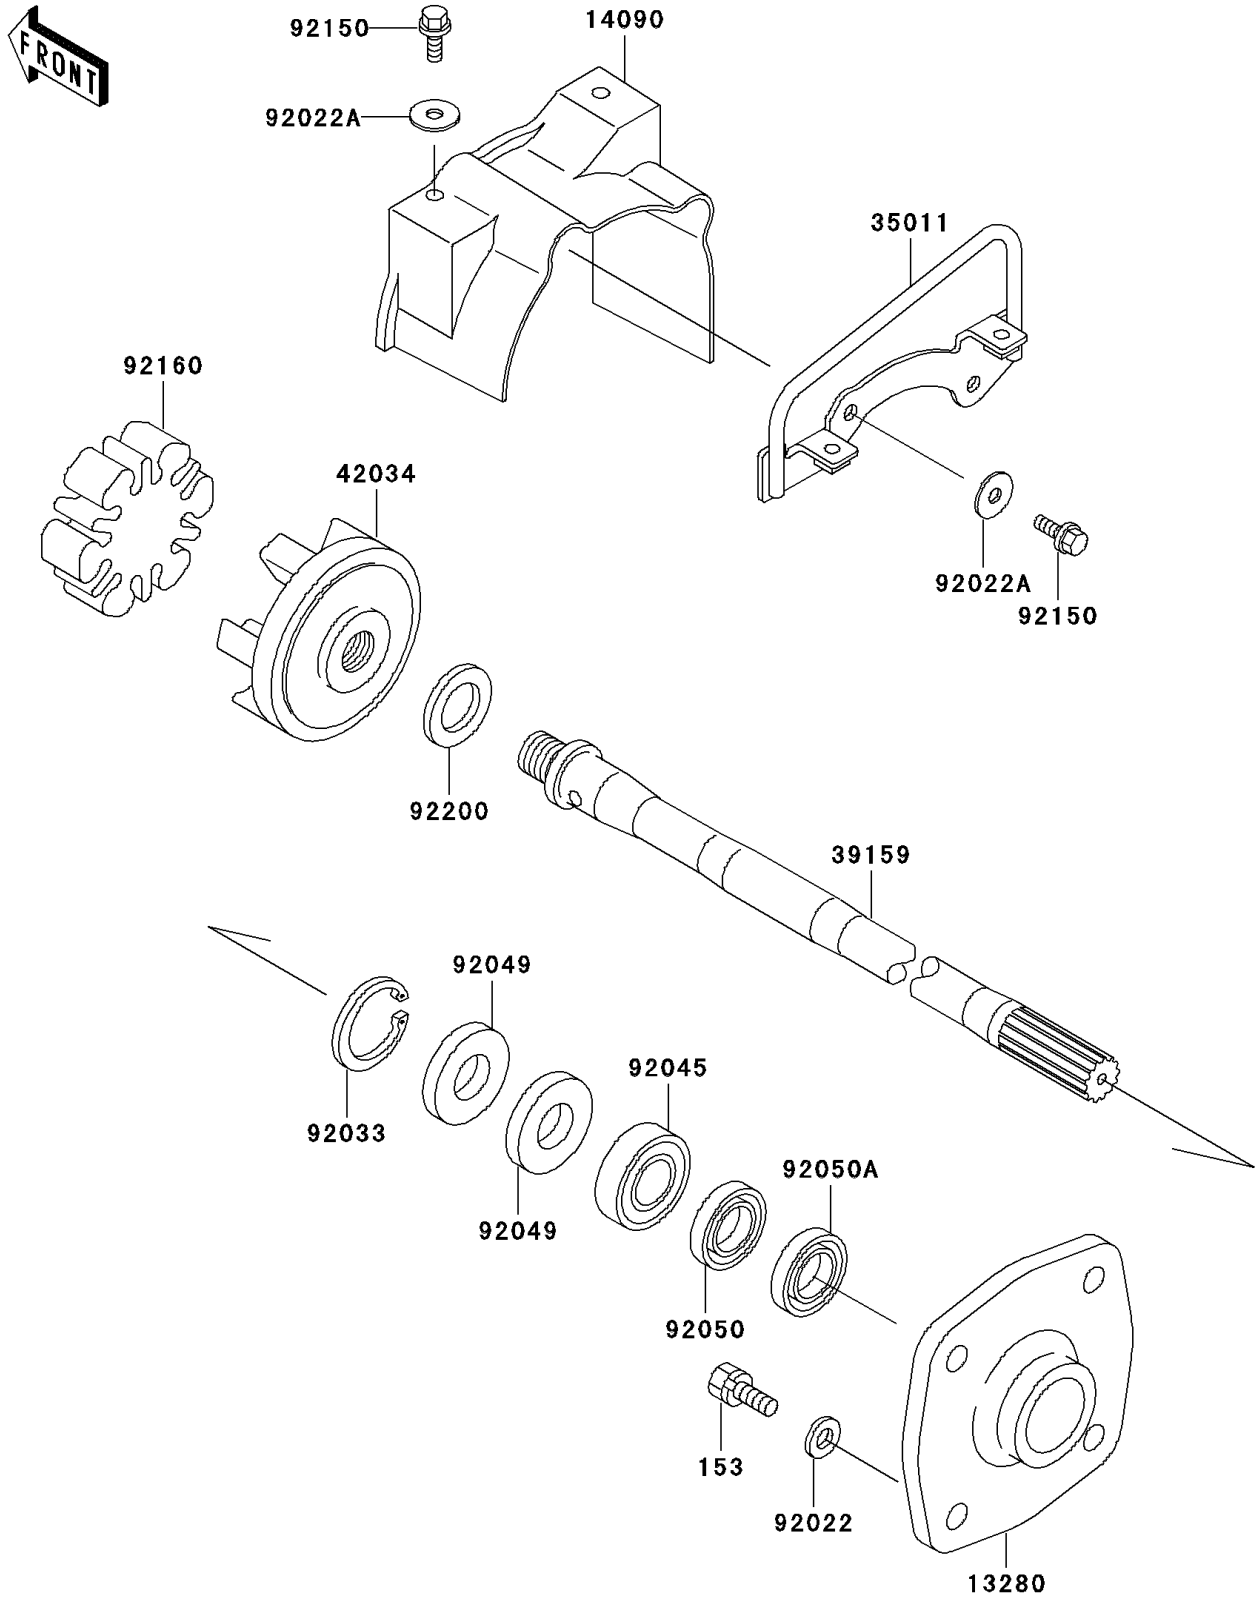

2001 JET SKI® 1100 ZXi PARTS DIAGRAM

Drive Shaft

E3134

2001 JET SKI® 1100 ZXi PARTS LIST

Drive Shaft

ITEM NAME	PART NUMBER	QUANTITY
BOLT-WS-SMALL (Ref # 153)	153R0830	1
HOLDER (Ref # 13280)	13280-3730	1
COVER,COUPLING (Ref # 14090)	14090-3789	1
STAY (Ref # 35011)	35011-3715	1
SHAFT-DRIVE (Ref # 39159)	39159-3724	1
COUPLING (Ref # 42034)	42034-3709	1
WASHER,8.2X18X1.5 (Ref # 92022)	92022-1964	1
WASHER,6.5X20X1.5 (Ref # 92022A)	92022-3710	1
RING-SNAP,42MM (Ref # 92033)	92033-3713	1
BEARING-BALL,60042RD (Ref # 92045)	92045-3705	1
SEAL-OIL,S620426 (Ref # 92049)	92049-3707	1
SEAL-OIL,SCY20368 (Ref # 92050)	92050-502	1
SEAL-OIL,SC20367 (Ref # 92050A)	92050-503	1
BOLT,6X18 (Ref # 92150)	92150-3729	1
DAMPER,COUPLING (Ref # 92160)	92160-3883	1
WASHER,24X32X2.0 (Ref # 92200)	92200-3739	1