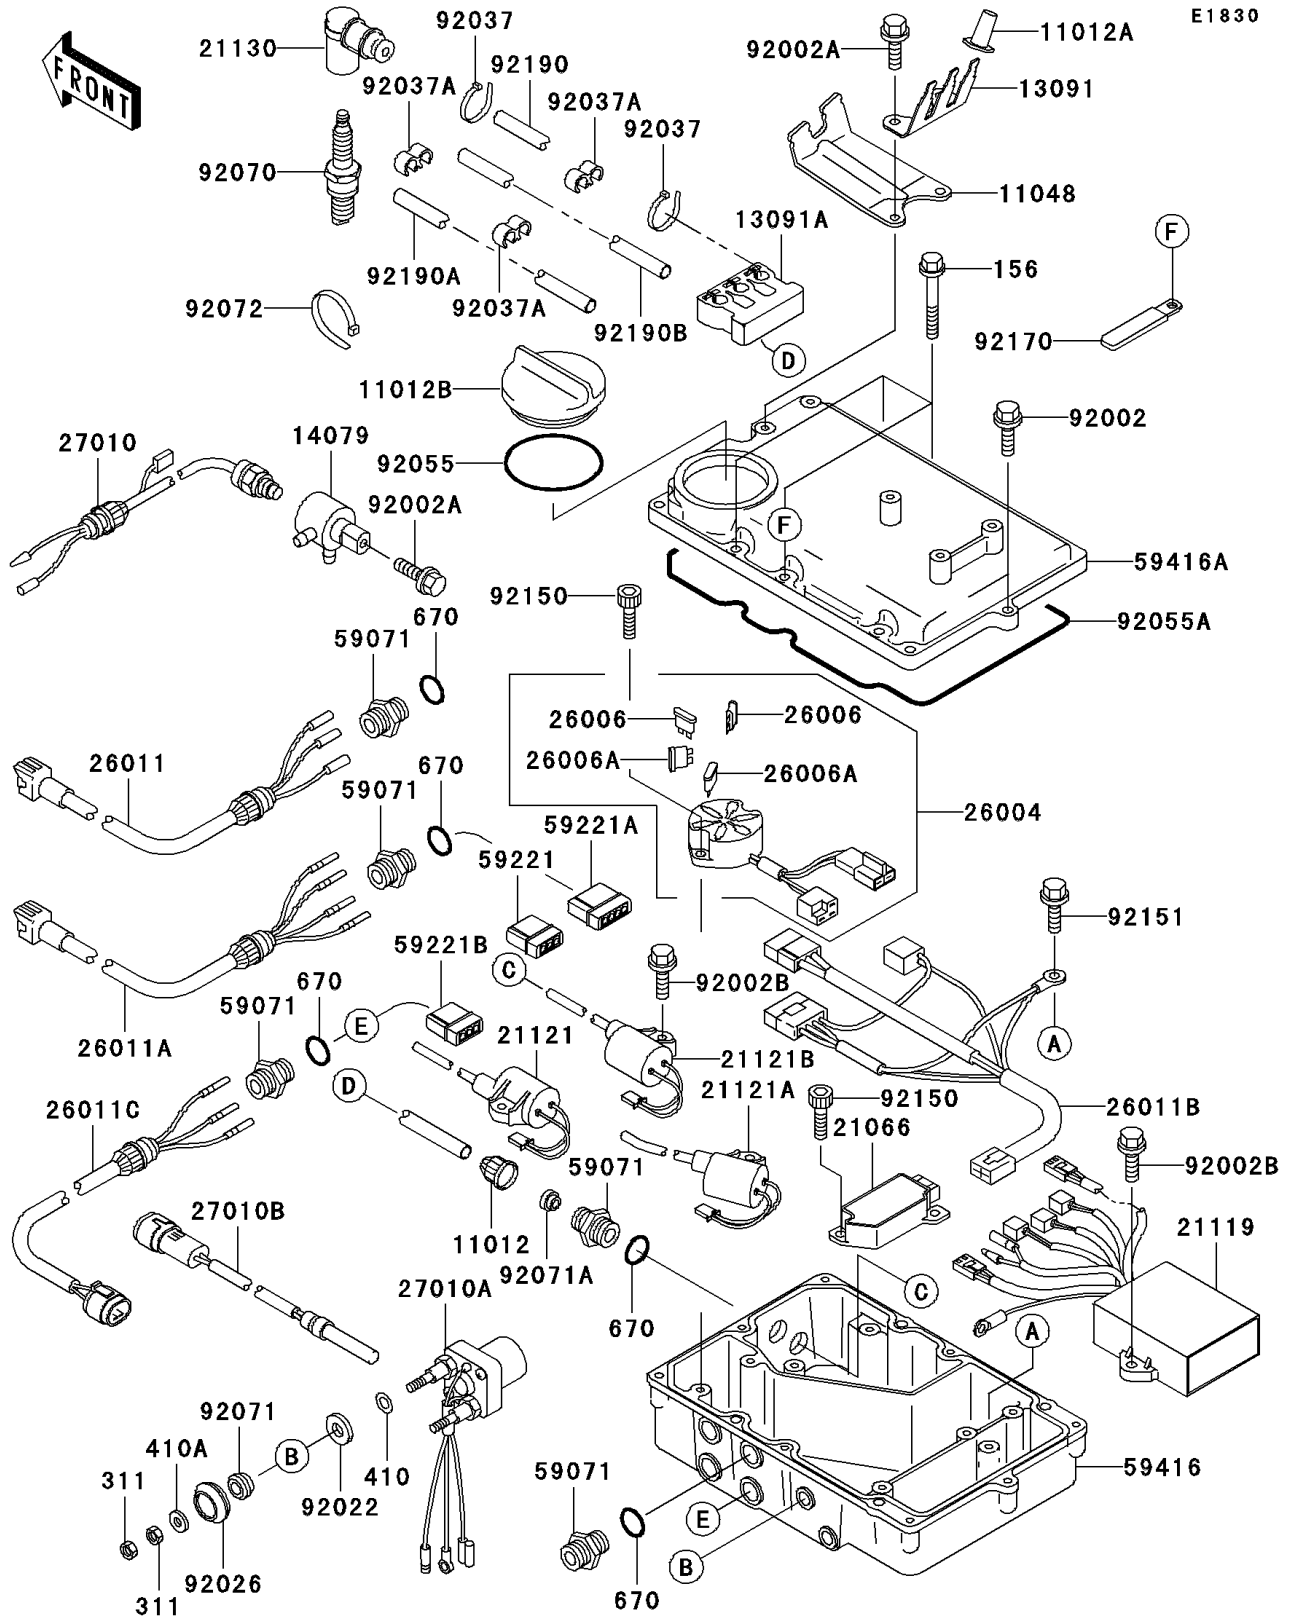

2001 JET SKI® 1100 ZXi PARTS DIAGRAM

Ignition System