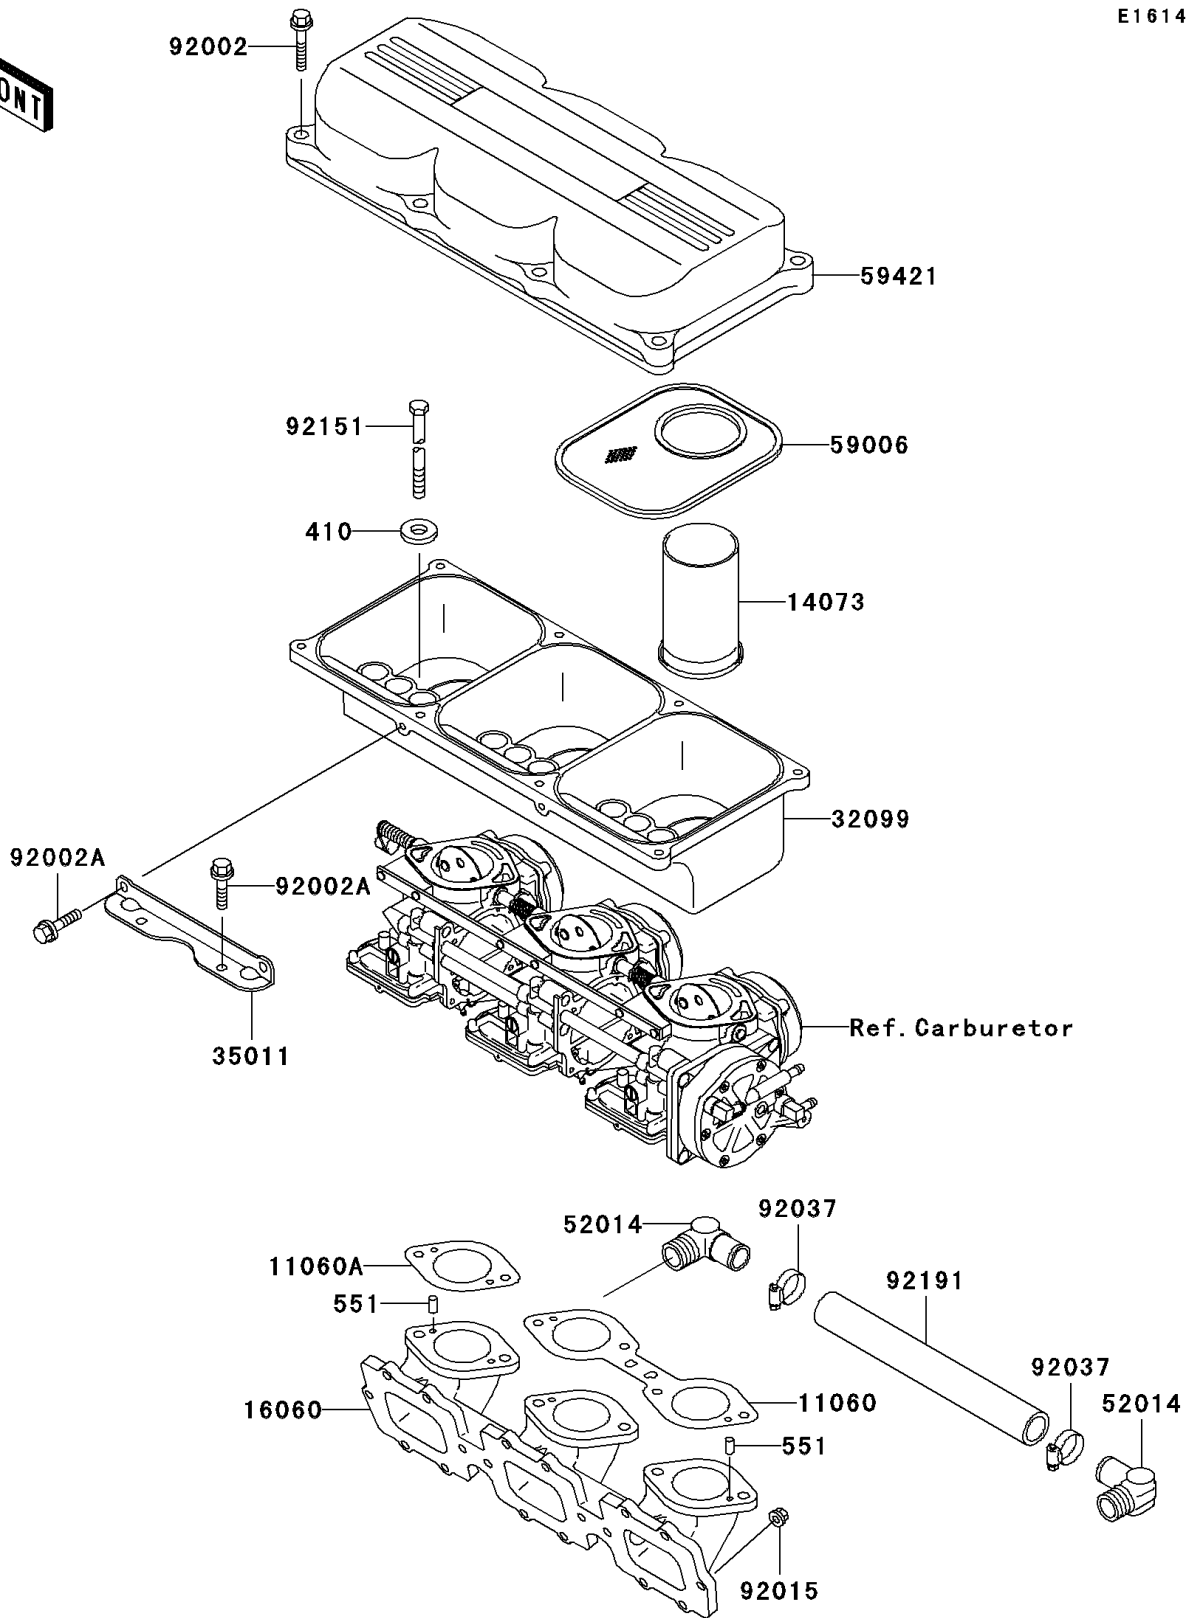

2001 JET SKI® 1100 ZXi PARTS DIAGRAM

Flame Arrester

E1614

2001 JET SKI® 1100 ZXi PARTS LIST

Flame Arrester

ITEM NAME	PART NUMBER	QUANTITY
WASHER-PLAIN-SMALL,6MM (Ref # 410)	410S0600	1
PIN-DOWEL (Ref # 551)	551R0408	1
GASKET,CARBURETOR (Ref # 11060)	11060-3775	1
GASKET (Ref # 11060A)	11060-3776	1
DUCT (Ref # 14073)	14073-3772	1
PIPE-INTAKE (Ref # 16060)	16060-3709	1
CASE (Ref # 32099)	32099-3830	1
STAY (Ref # 35011)	35011-3707	1
ELBOW (Ref # 52014)	52014-3712	1
ARRESTER-FLAME (Ref # 59006)	59006-3713	1
COVER-INTAKE (Ref # 59421)	59421-3724	1
BOLT,6X30 (Ref # 92002)	92002-3726	1
BOLT,6X16 (Ref # 92002A)	92002-3728	1
NUT,6MM (Ref # 92015)	92015-3767	1
CLAMP,COOLING HOSE (Ref # 92037)	92037-1589	1
BOLT,SOCKET,6X130 (Ref # 92151)	92151-3725	1
TUBE (Ref # 92191)	92191-3778	1