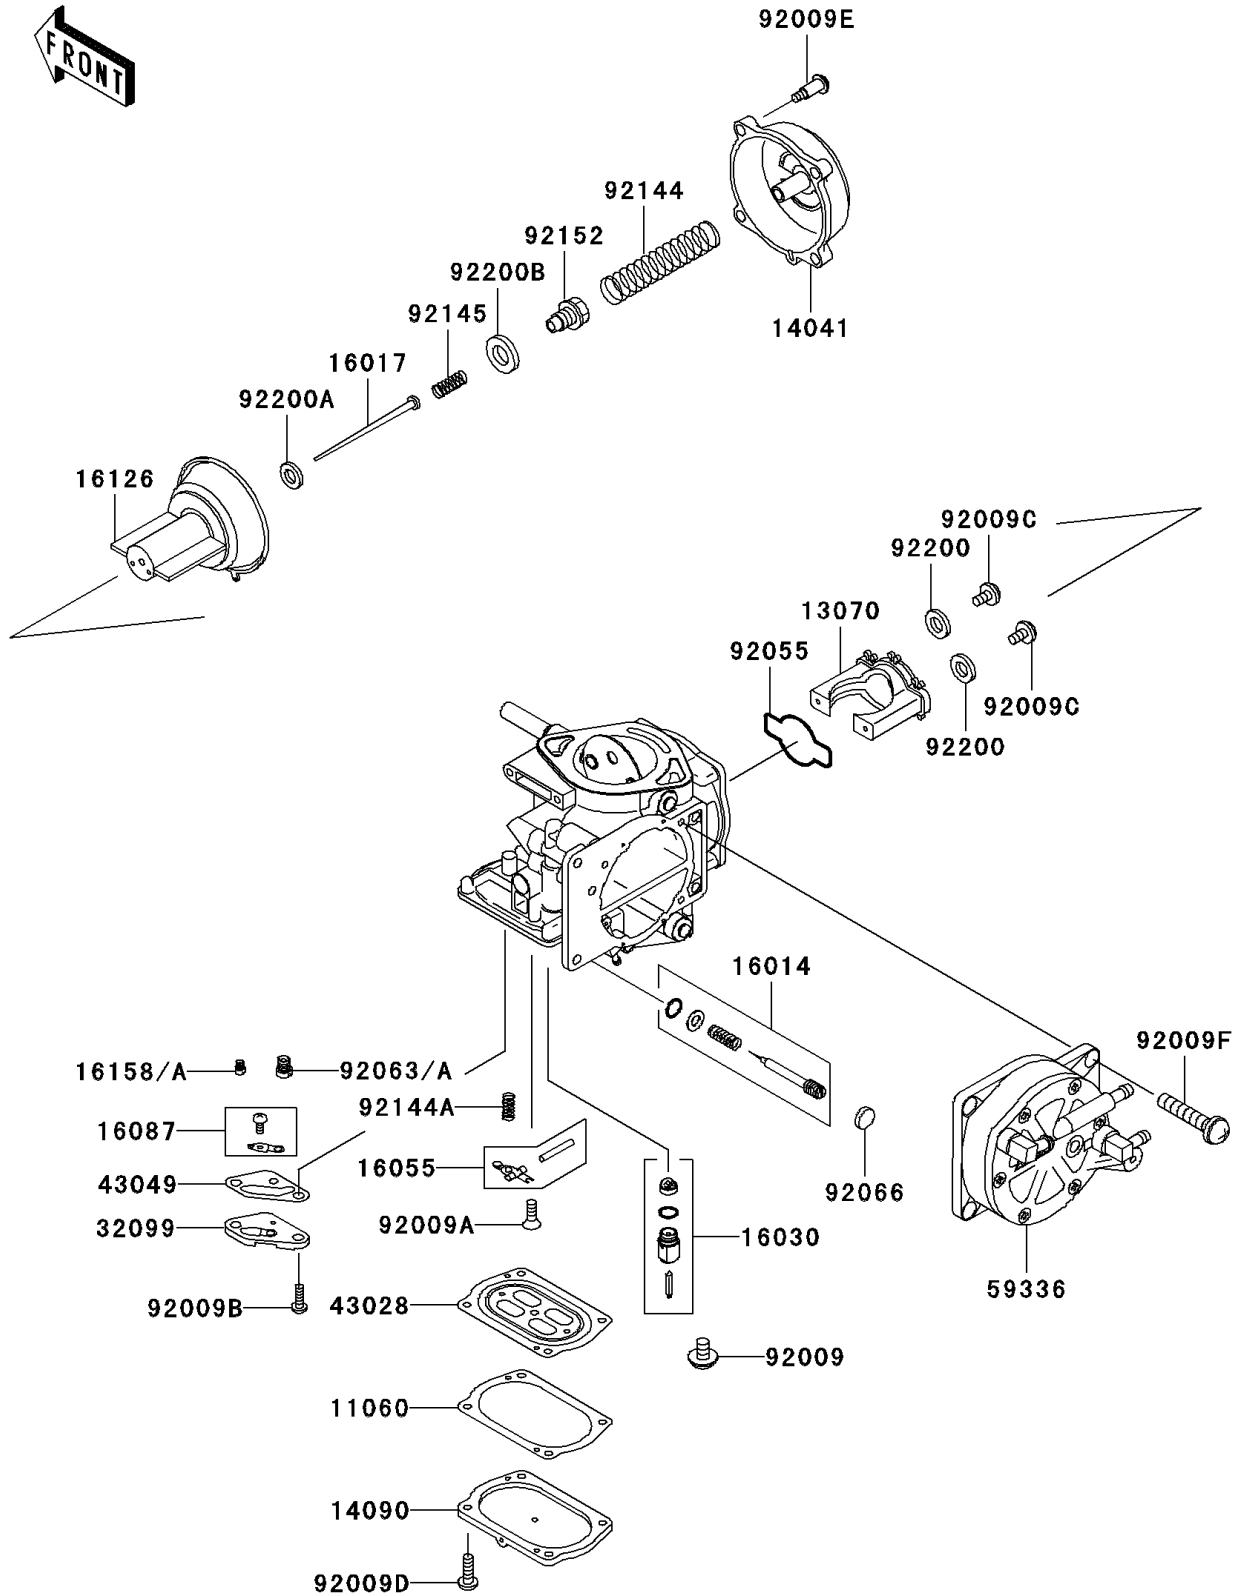

2001 JET SKI® 1100 ZXi PARTS DIAGRAM

Carburetor Parts

E1612

2001 JET SKI® 1100 ZXi PARTS LIST

Carburetor Parts

ITEM NAME	PART NUMBER	QUANTITY
GASKET,DIAPHRAGM COVER (Ref # 11060)	11060-3789	1
GUIDE,VACUUM VALVE (Ref # 13070)	13070-3726	1
COVER-COMP,MIXING (Ref # 14041)	14041-1100	1
COVER,DIAPHRAGM (Ref # 14090)	14090-3816	1
SCREW-PILOT AIR (Ref # 16014)	16014-3702	1
JET-NEEDLE,N6PD (Ref # 16017)	16017-3708	1
VALVE-FLOAT (Ref # 16030)	16030-3704	1
ARM-FLOAT (Ref # 16055)	16055-3702	1
VALVE-CHECK (Ref # 16087)	16087-3706	1
VALVE,VACUUM (Ref # 16126)	16126-3705	1
JET-SLOW,#32 (Ref # 16158)	16158-3723	1
JET-SLOW,#35 (Ref # 16158A)	16158-3726	1
CASE,JET (Ref # 32099)	32099-3833	1
DIAPHRAGM,CARBURETOR (Ref # 43028)	43028-3711	1
PACKING,JET CASE (Ref # 43049)	43049-3713	1
CASE-PUMP,DIAPHRAGM (Ref # 59336)	59336-3718	1
SCREW (Ref # 92009)	92009-1771	1
SCREW,3X8 (Ref # 92009A)	92009-3712	1
SCREW,4X8 (Ref # 92009B)	92009-3804	1
SCREW,VALVE GUIDE (Ref # 92009C)	92009-3839	1
SCREW,DIAPHRAGM COVER (Ref # 92009D)	92009-3840	1
SCREW,MIXING COVER (Ref # 92009E)	92009-3841	1
SCREW,6X16 (Ref # 92009F)	92009-3865	1
RING-O,VACUUM VALVE GUIDE (Ref # 92055)	92055-3749	1
JET-MAIN,#165 (Ref # 92063)	92063-3720	1
JET-MAIN,#160 (Ref # 92063A)	92063-3722	1
PLUG,PILOT AIR SCREW (Ref # 92066)	92066-3769	1
SPRING,VACUUM VALVE (Ref # 92144)	92144-1962	1
SPRING,FLOAT ARM (Ref # 92144A)	92144-3764	1

2001 JET SKI® 1100 ZXi PARTS LIST

Carburetor Parts

ITEM NAME	PART NUMBER	QUANTITY
SPRING, JET NEEDLE (Ref # 92145)	92145-3719	1
COLLAR, JET NEEDLE (Ref # 92152)	92152-3706	1
WASHER, VALVE GUIDE (Ref # 92200)	92200-3772	1
WASHER, JET NEEDLE (Ref # 92200A)	92200-3773	1
WASHER, JET NEEDLE COLLAR (Ref # 92200B)	92200-3774	1