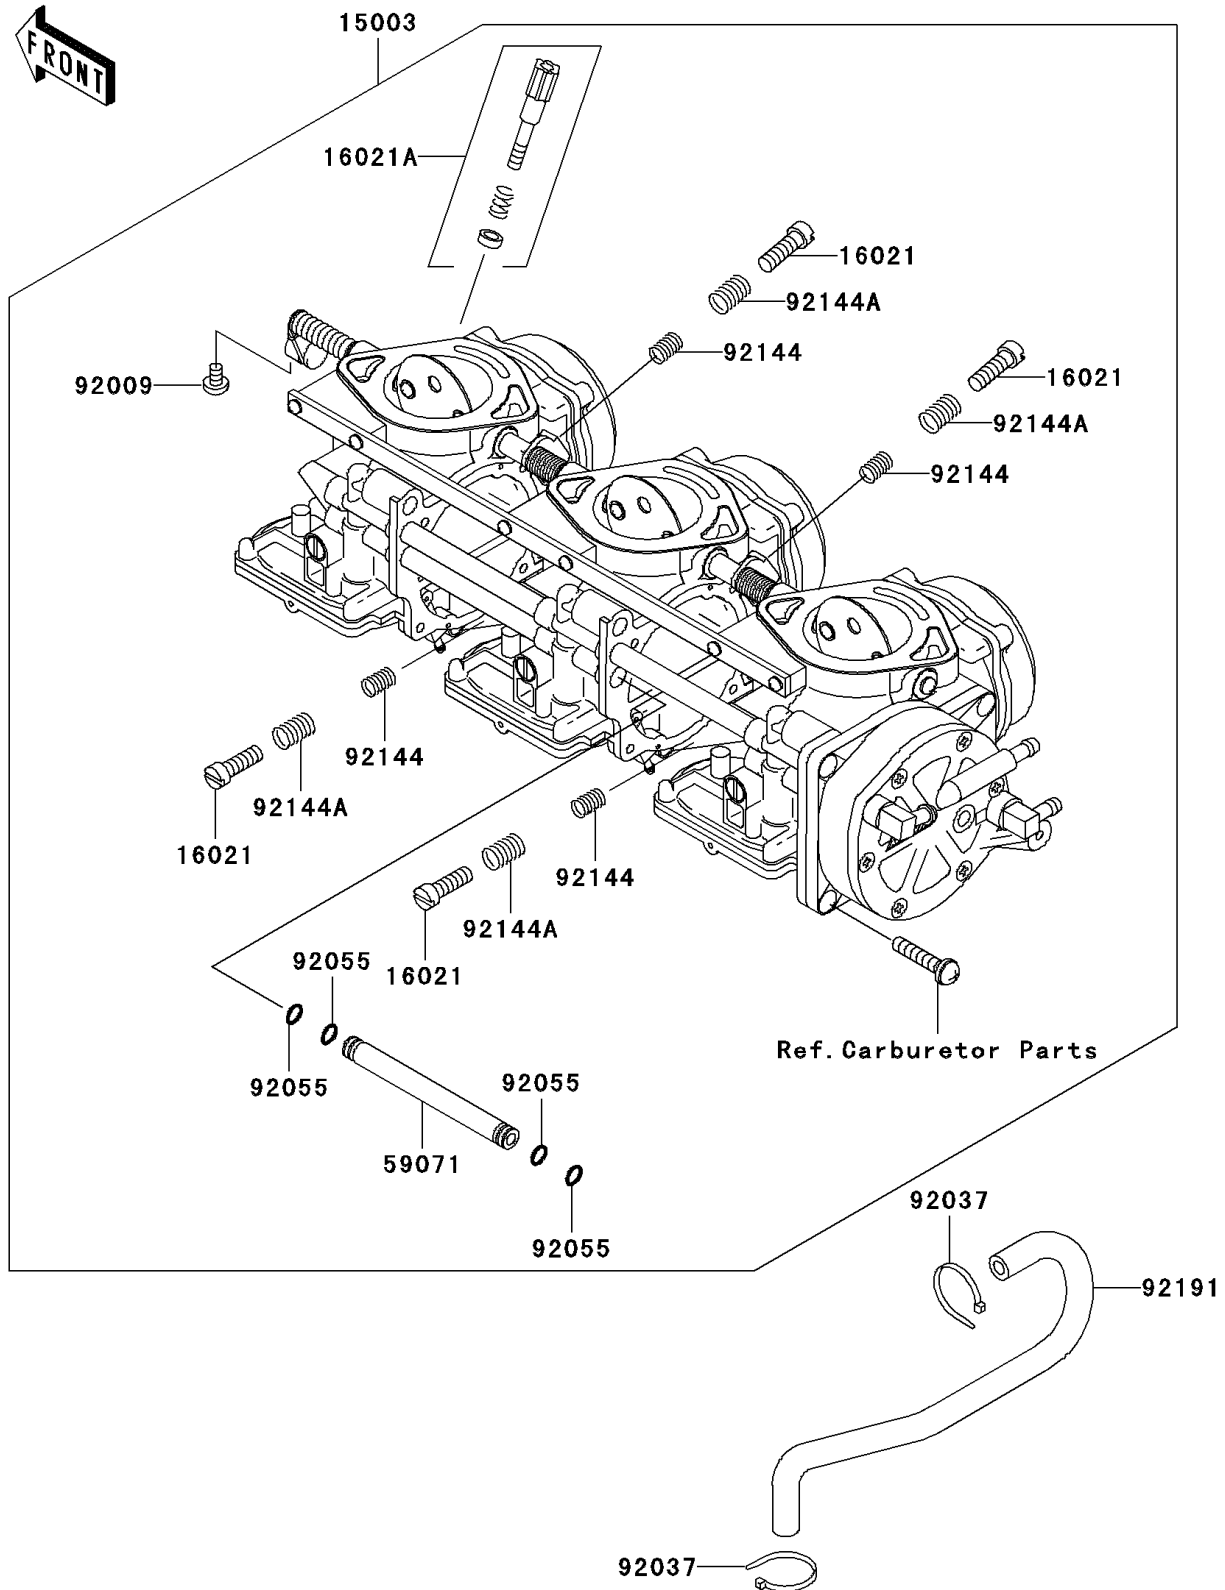

2001 JET SKI® 1100 ZXi PARTS DIAGRAM

Carburetor

E1611

2001 JET SKI® 1100 ZXi PARTS LIST

Carburetor

ITEM NAME	PART NUMBER	QUANTITY
CARBURETOR-ASSY (Ref # 15003)	15003-3736	1
SCREW-THROTTLE STOP (Ref # 16021)	16021-3704	1
SCREW-THROTTLE STOP (Ref # 16021A)	16021-3707	1
JOINT (Ref # 59071)	59071-3762	1
SCREW,4X6 (Ref # 92009)	92009-3786	1
CLAMP (Ref # 92037)	92037-1173	1
RING-O (Ref # 92055)	92055-1246	1
SPRING,ADJUST SCREW (Ref # 92144)	92144-3704	1
SPRING,THROTTLE STOP SCREW (Ref # 92144A)	92144-3745	1
TUBE (Ref # 92191)	92191-3902	1