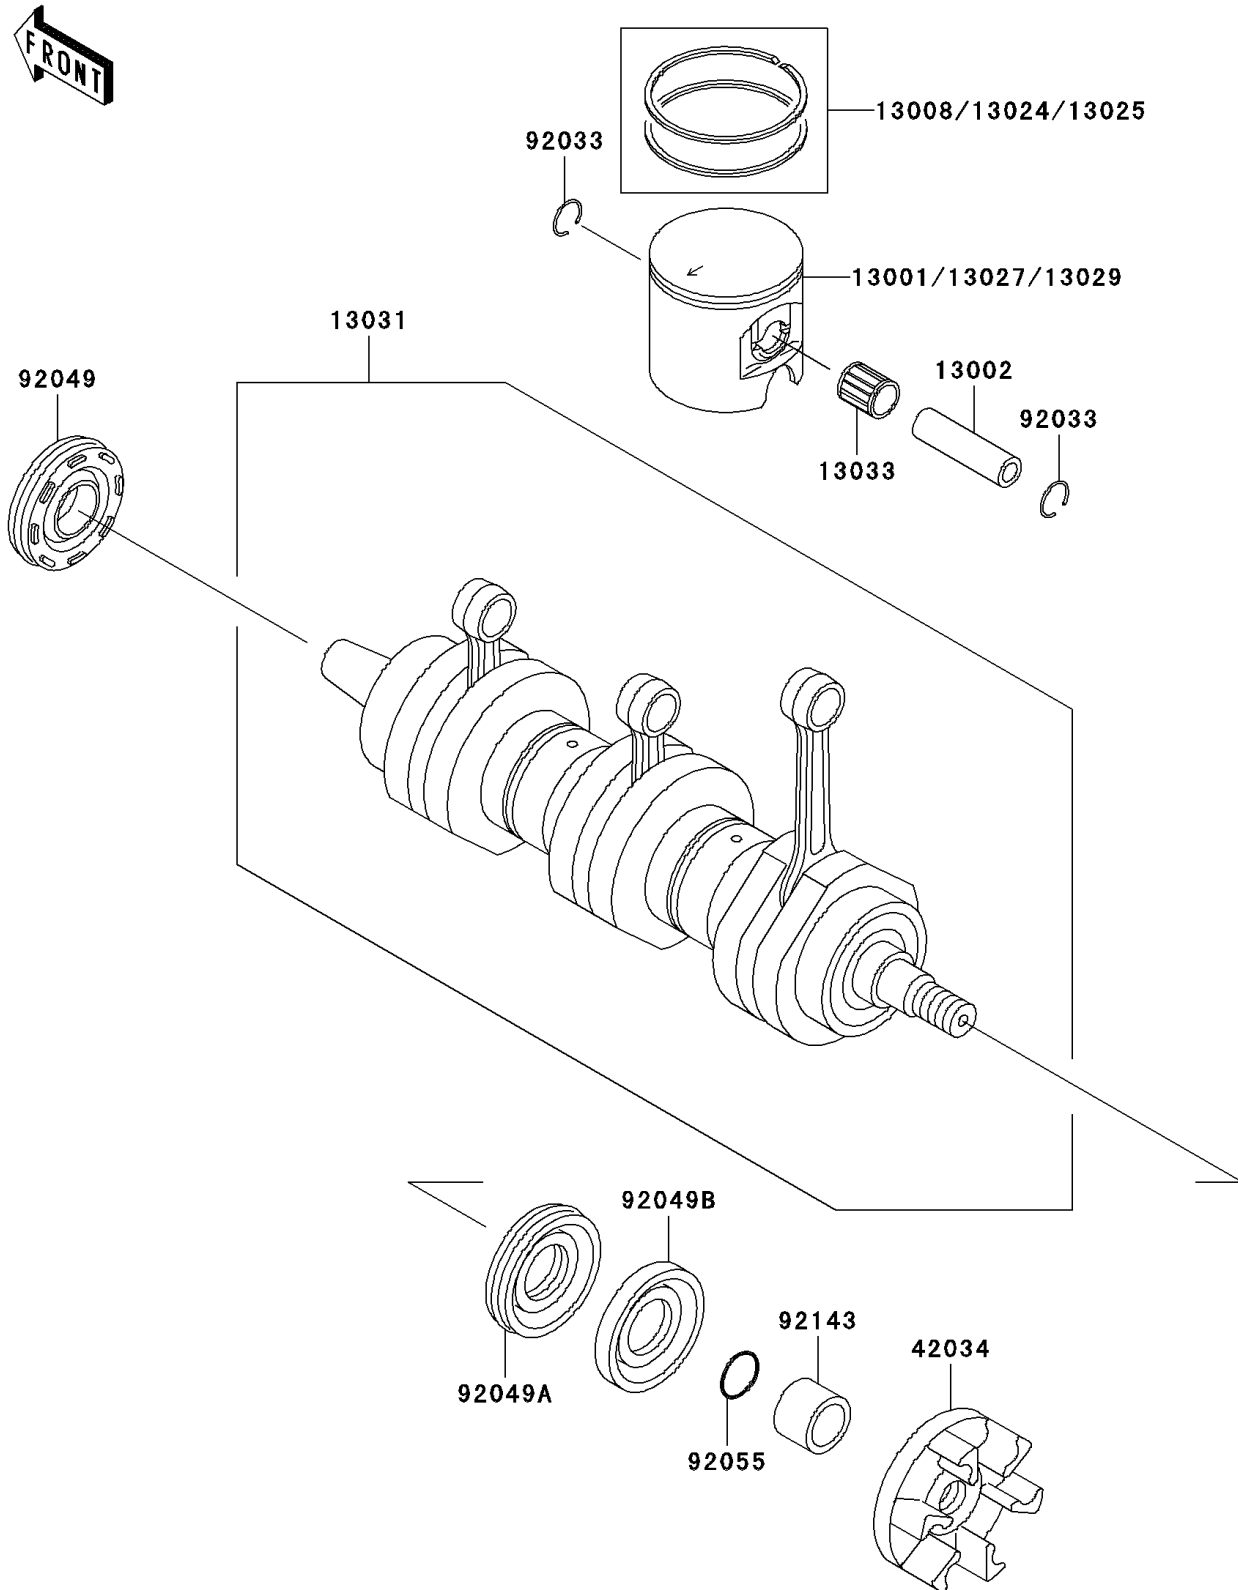

2001 JET SKI® 1100 ZXi PARTS DIAGRAM

Crankshaft/Piston(s)

E1320

2001 JET SKI® 1100 ZXi PARTS LIST

Crankshaft/Piston(s)

ITEM NAME	PART NUMBER	QUANTITY
PISTON-ENGINE (Ref # 13001)	13001-3725	1
PIN-PISTON (Ref # 13002)	13002-3706	1
RING-SET-PISTON,STD (Ref # 13008)	13008-3708	1
RING-SET-PISTON LL,O/S 1.00 (Ref # 13024)	13024-3706	1
RING-SET-PISTON L,O/S 0.50 (Ref # 13025)	13025-3706	1
PISTON-ENGINE LL,O/S 1.00 (Ref # 13027)	13027-3715	1
PISTON-ENGINE L,O/S 0.50 (Ref # 13029)	13029-3715	1
CRANKSHAFT-COMP (Ref # 13031)	13031-3731	1
BEARING-SMALL END (Ref # 13033)	13033-3703	1
COUPLING (Ref # 42034)	42034-3709	1
RING-SNAP (Ref # 92033)	92033-3721	1
SEAL-OIL,FWJ7307210ZS (Ref # 92049)	92049-3713	1
SEAL-OIL (Ref # 92049A)	92049-3715	1
SEAL-OIL (Ref # 92049B)	92049-3716	1
RING-O,20.8X2.4 (Ref # 92055)	92055-3740	1
COLLAR (Ref # 92143)	92143-3745	1