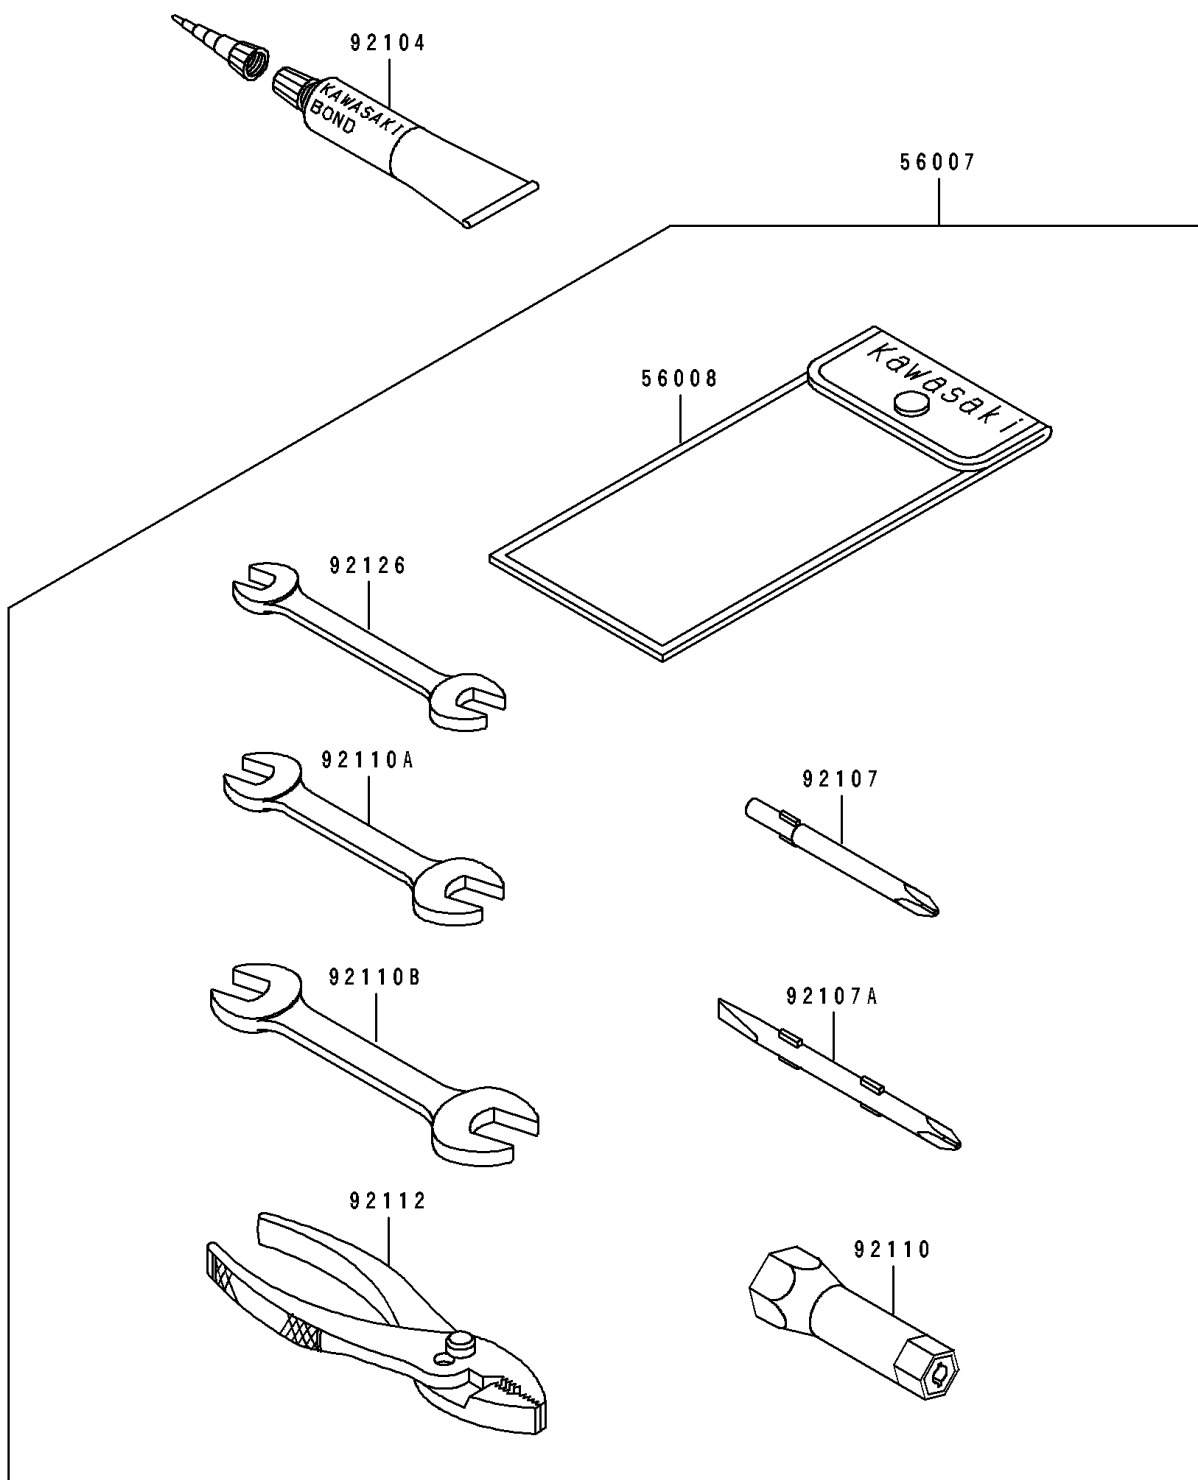

1996 JET SKI® TS PARTS DIAGRAM

Owner's Tools

F3182

1996 JET SKI® TS PARTS LIST

Owner's Tools

ITEM NAME	PART NUMBER	QUANTITY
TOOLKIT (Ref # 56007)	56007-3707	1
BAG,TOOL (Ref # 56008)	56008-1007	1
GASKET-LIQUID,TUBE,100G,SILVER (Ref # 92104)	92104-002	1
TOOL-DRIVER,#3PHILLIPS (Ref # 92107)	92107-005	1
TOOL-DRIVER,#2PHILLIPS&SLOT (Ref # 92107A)	92107-1051	1
TOOL-WRENCH,BOX,21MM (Ref # 92110)	92110-1113	1
TOOL-WRENCH,OPEN END,10X12 (Ref # 92110A)	92110-1152	1
TOOL-WRENCH,OPEN END,14X17 (Ref # 92110B)	92110-1153	1
TOOL-PLIERS (Ref # 92112)	92112-003	1
TOOL-WRENCH,OPEN END,8X10 (Ref # 92126)	92126-001	1