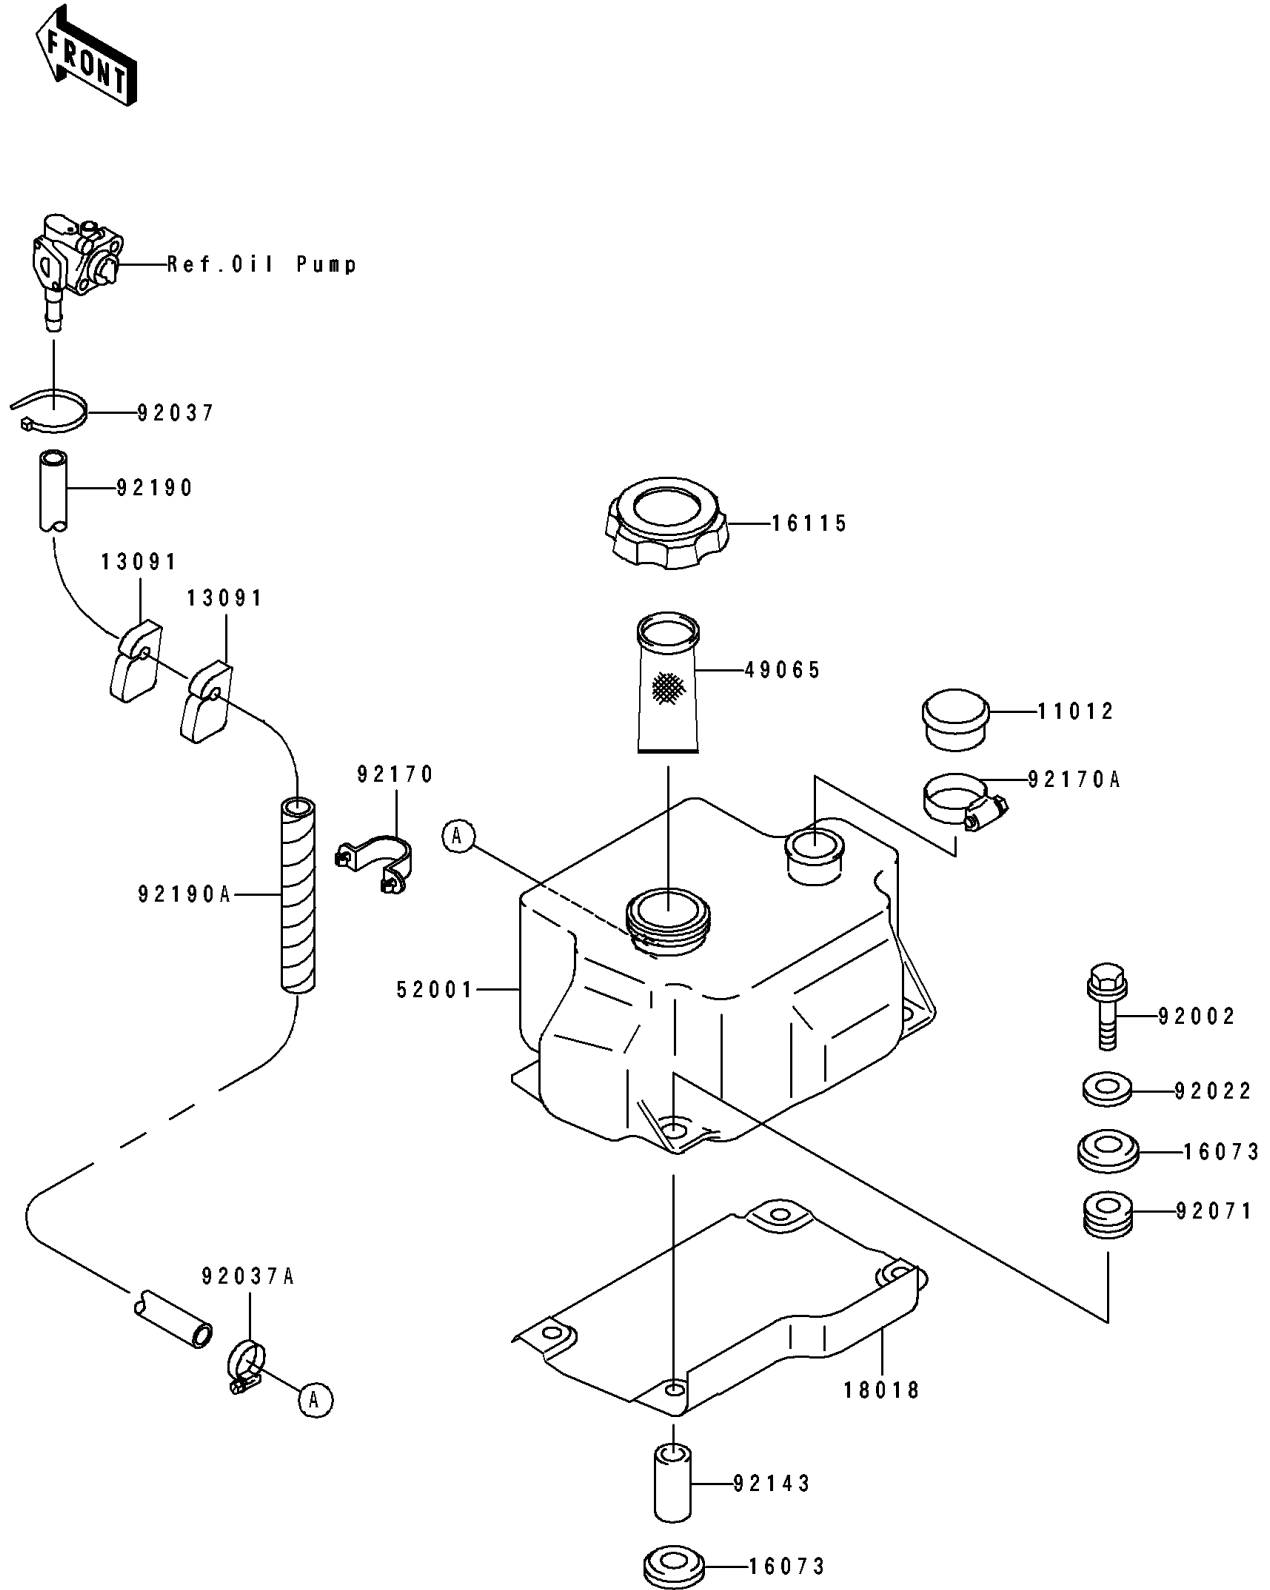

## 1996 JET SKI® TS PARTS DIAGRAM

Oil Tank

F3174

## 1996 JET SKI® TS PARTS LIST

Oil Tank

ITEM NAME	PART NUMBER	QUANTITY
CAP,OIL TANK (Ref # 11012)	11012-3767	1
HOLDER (Ref # 13091)	13091-3712	1
INSULATOR (Ref # 16073)	16073-3704	1
CAP-OIL FILLER (Ref # 16115)	16115-3714	1
PLATE-HEAT GUARD (Ref # 18018)	18018-3702	1
FILTER-OIL (Ref # 49065)	49065-3703	1
TANK-OIL (Ref # 52001)	52001-3720	1
BOLT,6X30 (Ref # 92002)	92002-3726	1
WASHER,6.2X20X2 (Ref # 92022)	92022-3714	1
CLAMP (Ref # 92037)	92037-1173	1
CLAMP (Ref # 92037A)	92037-3726	1
GROMMET (Ref # 92071)	92071-3716	1
COLLAR,6.2X10X19 (Ref # 92143)	92143-3733	1
CLAMP,HARNESS (Ref # 92170)	92170-1122	1
CLAMP (Ref # 92170A)	92170-3734	1
TUBE,5.8X10.8X1300 (Ref # 92190)	92190-3803	1
TUBE,SPIRAL,L=120 (Ref # 92190A)	92190-3840	1