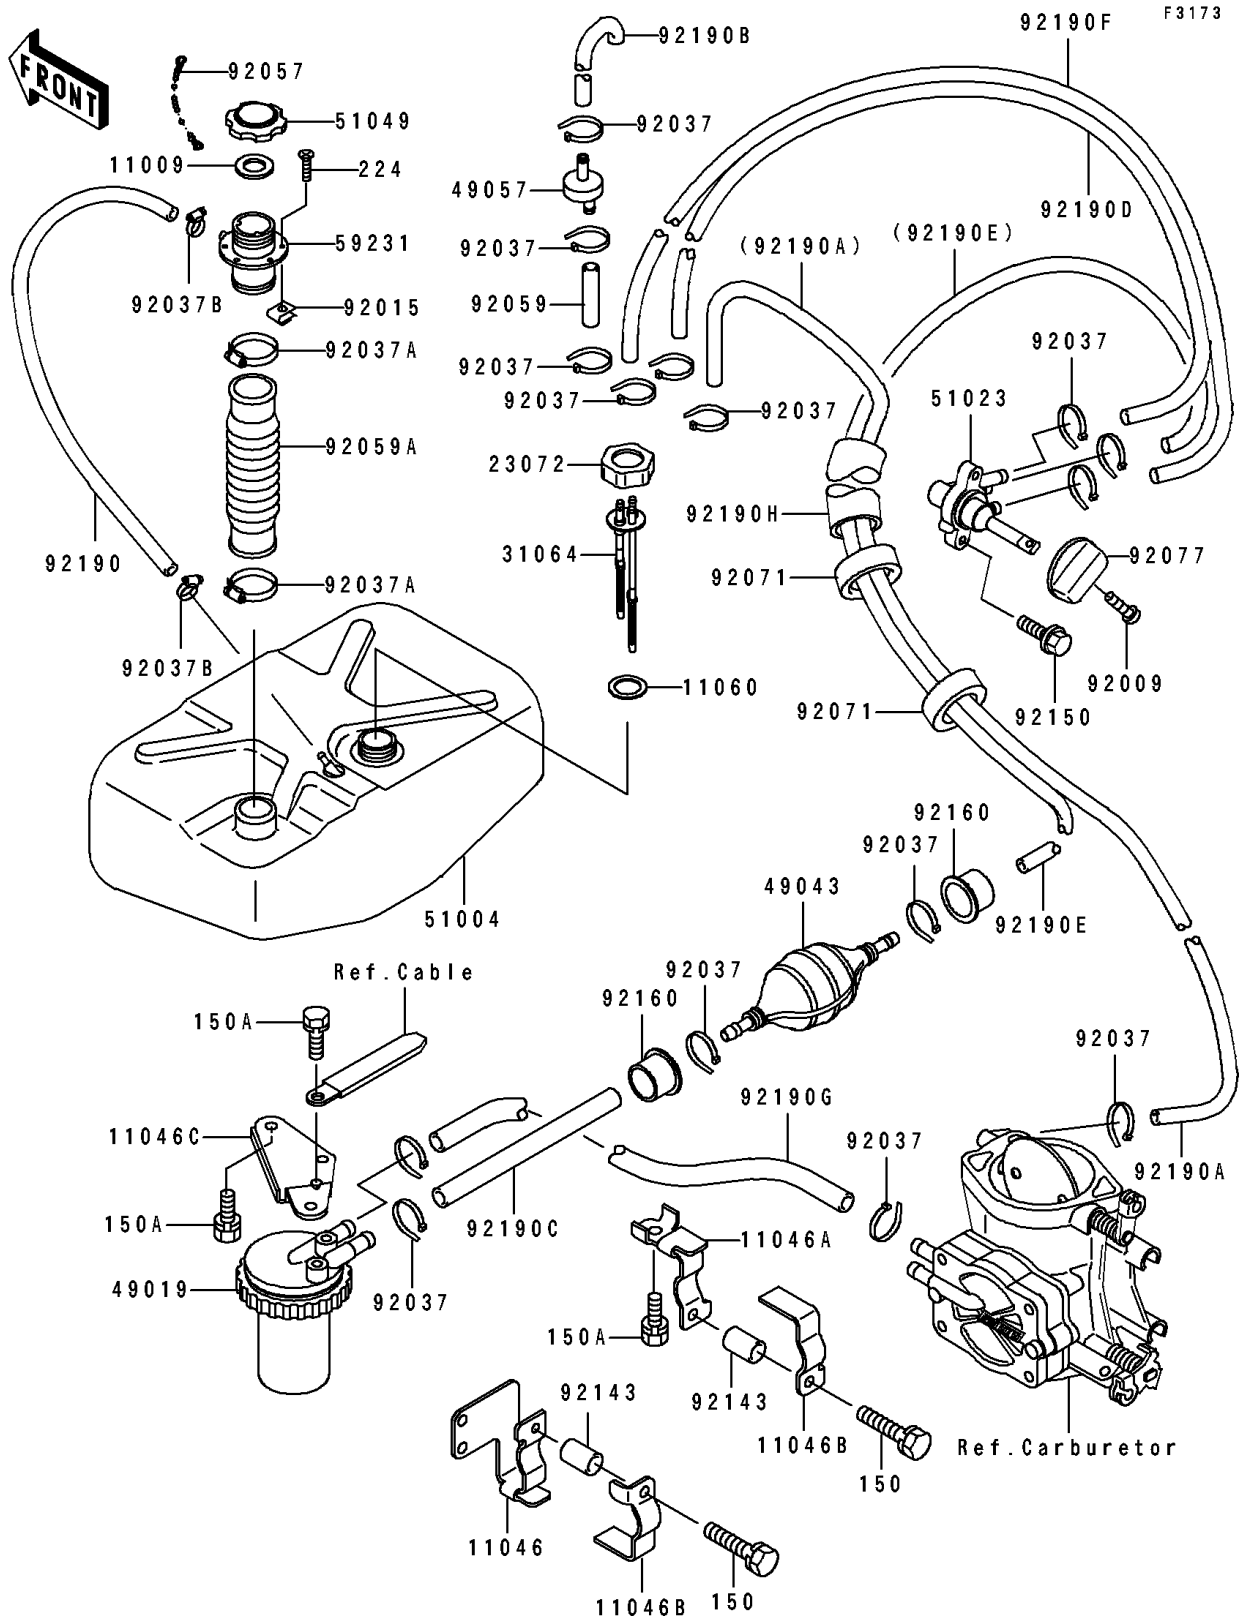

1996 JET SKI® TS PARTS DIAGRAM

Fuel Tank

1996 JET SKI® TS PARTS LIST

Fuel Tank

ITEM NAME	PART NUMBER	QUANTITY
GASKET,TANK CAP (Ref # 11009)	11009-3020	1
BRACKET,PUMP PRIMING (Ref # 11046)	11046-3806	1
BRACKET,PUMP PRIMING (Ref # 11046A)	11046-3811	1
BRACKET,PUMP PRIMING (Ref # 11046B)	11046-3813	1
BRACKET,FUEL FILTER (Ref # 11046C)	11046-3842	1
GASKET (Ref # 11060)	11060-3715	1
RETAINER (Ref # 23072)	23072-501	1
PIPE-COMP,FUEL TANK (Ref # 31064)	31064-3721	1
FILTER-FUEL (Ref # 49019)	49019-3708	1
PUMP-PRIMING (Ref # 49043)	49043-3702	1
VALVE-RELIEF (Ref # 49057)	49057-3001	1
TANK-FUEL (Ref # 51004)	51004-3709	1
TAP-ASSY,FUEL (Ref # 51023)	51023-3709	1
CAP-TANK,FUEL (Ref # 51049)	51049-3719	1
FILLER (Ref # 59231)	59231-3714	1
SCREW,4X8 (Ref # 92009)	92009-3729	1
NUT,5MM (Ref # 92015)	92015-3799	1
CLAMP (Ref # 92037)	92037-1173	1
CLAMP (Ref # 92037A)	92037-3009	1
CLAMP (Ref # 92037B)	92037-3726	1
CHAIN,COVER,L=100 (Ref # 92057)	92057-3704	1
TUBE,5.8X12.2X55 (Ref # 92059)	92059-3026	1
TUBE (Ref # 92059A)	92059-3869	1
GROMMET (Ref # 92071)	92071-3771	1
KNOB,CABLE (Ref # 92077)	92077-3716	1
COLLAR,6X8.5X13 (Ref # 92143)	92143-3715	1
BOLT,5X14 (Ref # 92150)	92150-3702	1
DAMPER (Ref # 92160)	92160-3752	1
TUBE,5.8X10.8X440 (Ref # 92190)	92190-3779	1

1996 JET SKI® TS PARTS LIST

Fuel Tank

ITEM NAME	PART NUMBER	QUANTITY
TUBE,7X12X1040 (Ref # 92190A)	92190-3780	1
TUBE,RELIEF VALVE (Ref # 92190B)	92190-3781	1
TUBE,5.8X10.8X160 (Ref # 92190C)	92190-3784	1
TUBE,5.8X10.8X380 (Ref # 92190D)	92190-3785	1
TUBE,5.8X10.8X1130 (Ref # 92190E)	92190-3786	1
TUBE,5.8X10.8X370 (Ref # 92190F)	92190-3787	1
TUBE,5.8X10.8X325 (Ref # 92190G)	92190-3836	1
TUBE,22X24X270 (Ref # 92190H)	92190-3935	1
BOLT-WS,5X25 (Ref # 150)	150R0525	1
BOLT-WS,6X12 (Ref # 150A)	150R0612	1
SCREW-PAN-WP-CROS,5X20 (Ref # 224)	224R0520	1